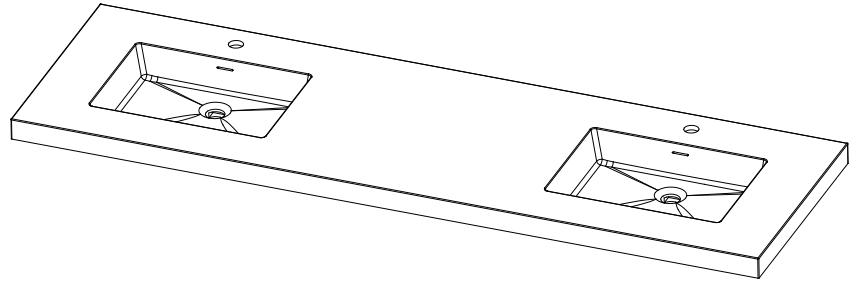

*Avanity*

VUT73WT

**Features**

- VersaStone Pure Acrylic solid surface
- Integrated rectangular bowl
- Top pre-drilled for single faucet

**Nominal Dimension**

- 73W x 22D x 6H inches
- 1854x 560 x 153 mm

**Related Items**

Drain	VC-DRAIN-CP	VC-DRAIN-BN
Vanity	MADISON	MODERO

**Colors / Finishes**

WT - White

**Product Diagrams**

Top

Front

Side