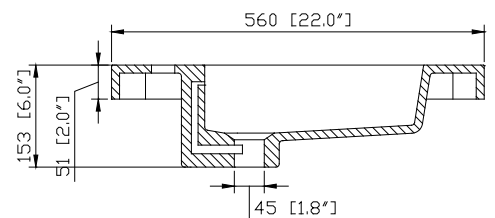

Avanity

VUT73WT

Features

- VersaStone Pure Acrylic solid surface
- Integrated rectangular bowl
- Top pre-drilled for single faucet

Nominal Dimension

- 73W x 22D x 6H inches
- 1854x 560 x 153 mm

Related Items

Drain	VC-DRAIN-CP	VC-DRAIN-BN
Vanity	MADISON	MODERO

Colors / Finishes

WT - White

Product Diagrams

Top

Front

Side