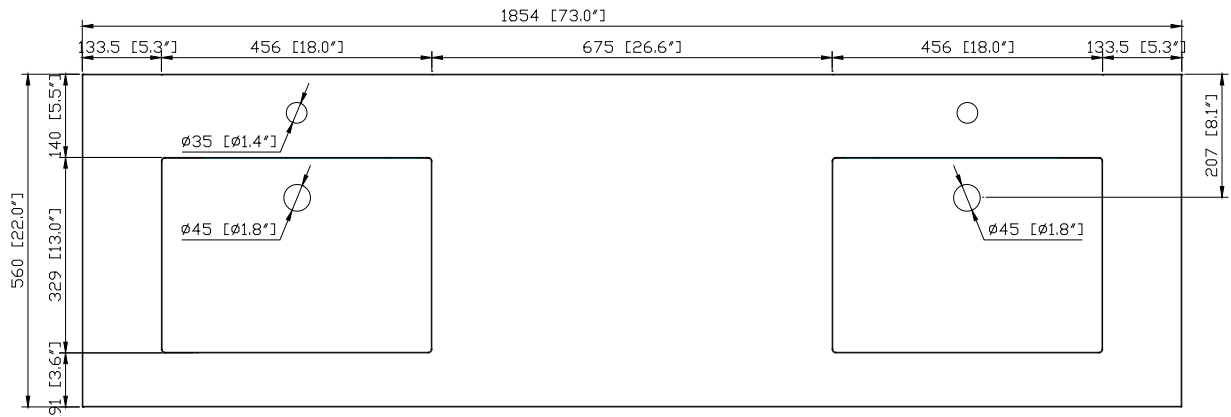

*Avanity*

VUT73WT

**Features**

- VersaStone Pure Acrylic solid surface
- Integrated rectangular bowl
- Top pre-drilled for single faucet

**Nominal Dimension**

- 73W x 22D x 6H inches
- 1854x 560 x 153 mm

**Related Items**

Drain	VC-DRAIN-CP	VC-DRAIN-BN
Vanity	MADISON	MODERO

**Colors / Finishes**

WT - White

**Product Diagrams**

Top

Front

Side