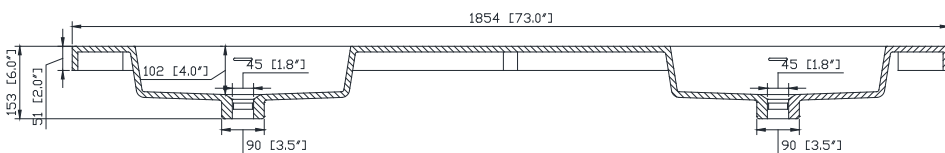

Avanity

VUT73WT

Features

- VersaStone Pure Acrylic solid surface
- Integrated rectangular bowl
- Top pre-drilled for single faucet

Nominal Dimension

- 73W x 22D x 6H inches
- 1854x 560 x 153 mm

Related Items

Drain	VC-DRAIN-CP	VC-DRAIN-BN
Vanity	MADISON	MODERO

Colors / Finishes

WT - White

Product Diagrams

Top

Front