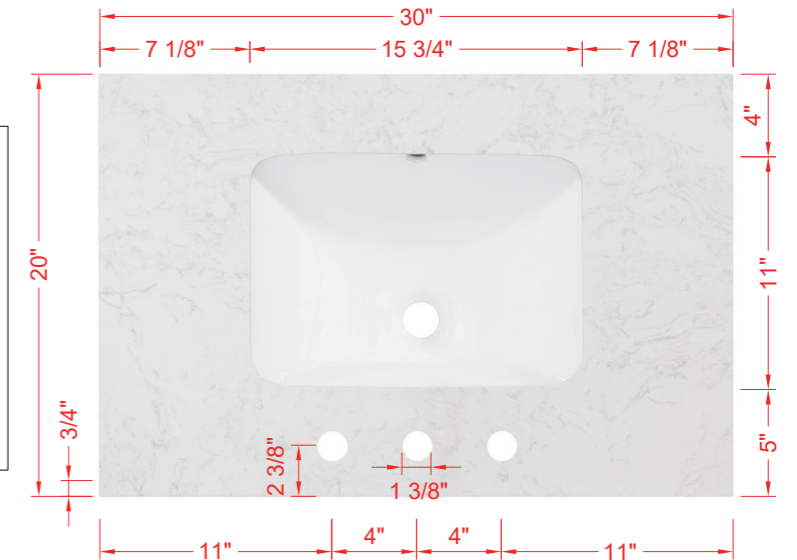

DIMENSIONS GUIDE

MODEL NUMBER:1682VA-30-338

TOP VIEW

Product Net weight :97.68lbs.
 Product packed Gross weight :132.44lbs.
 Packed product Dimensions:
 33in.W x 23.25in.D x 39.5in.H

FRONT VIEW

SIDE VIEW