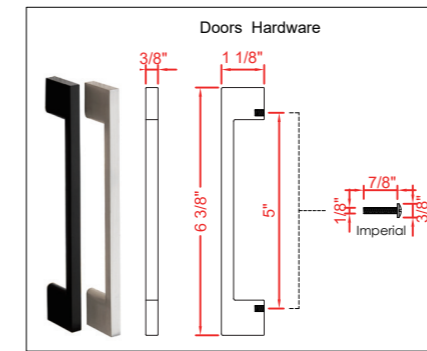

DIMENSIONS GUIDE

MODEL NUMBER:1682VA-30-338

TOP VIEW

Product Net weight :97.68lbs.
 Product packed Gross weight :132.44lbs.
 Packed product Dimensions:
 33in.W x 23.25in.D x 39.5in.H

FRONT VIEW

SIDE VIEW