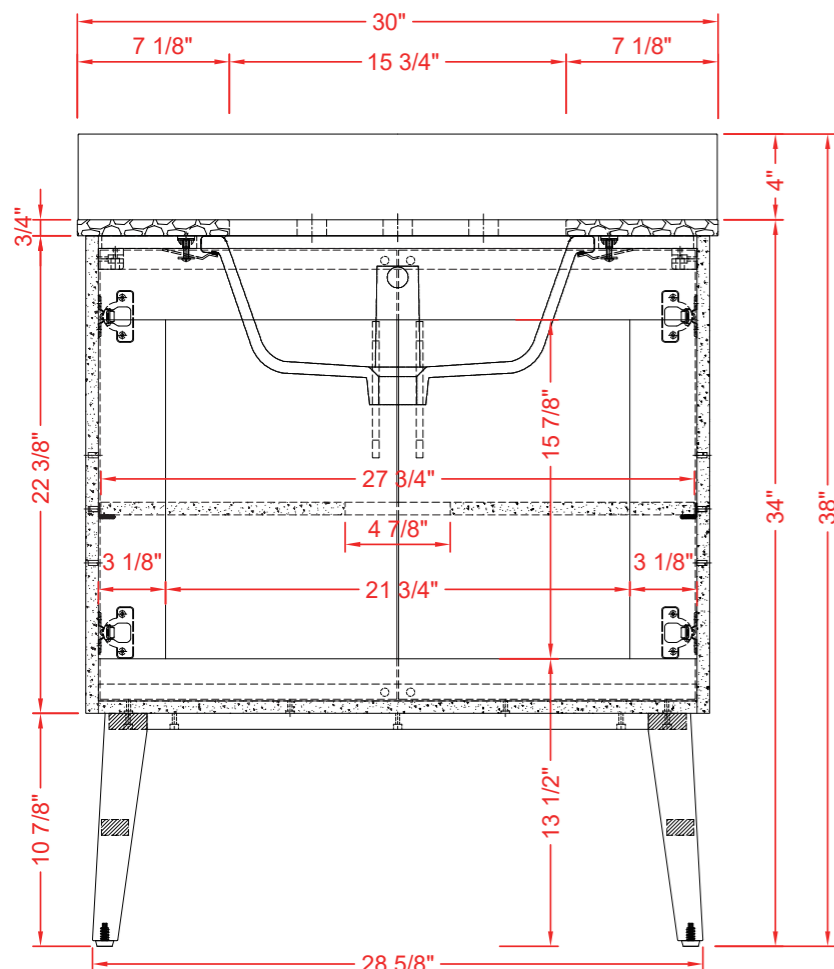

DIMENSIONS GUIDE

MODEL NUMBER:1682VA-30-338

TOP VIEW

Product Net weight :97.68lbs.
 Product packed Gross weight :132.44lbs.
 Packed product Dimensions:
 33in.W x 23.25in.D x 39.5in.H

FRONT VIEW

SIDE VIEW