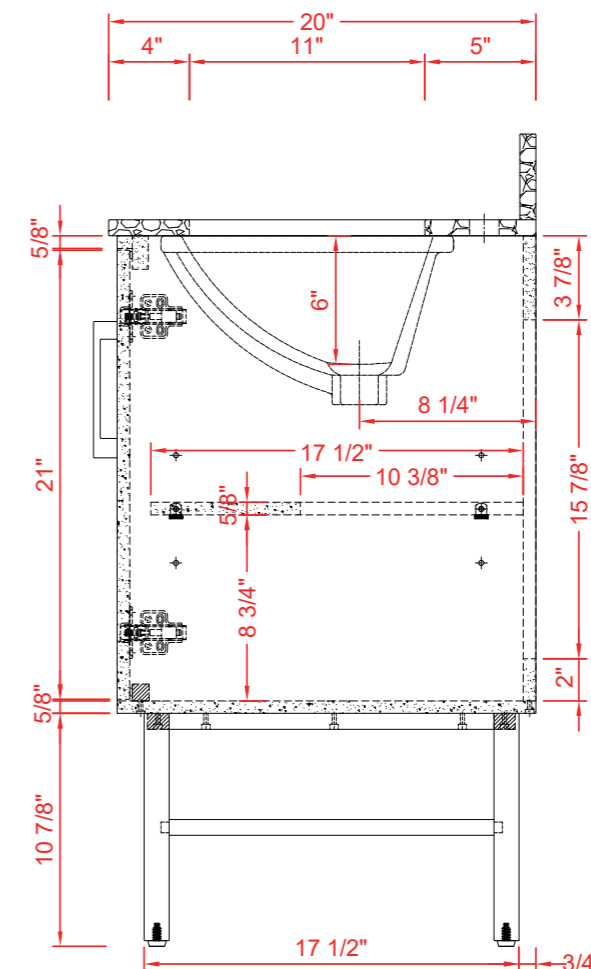

DIMENSIONS GUIDE

MODEL NUMBER:1682VA-30-338

TOP VIEW

Product Net weight :97.68lbs.
 Product packed Gross weight :132.44lbs.
 Packed product Dimensions:
 33in.W x 23.25in.D x 39.5in.H

FRONT VIEW

SIDE VIEW