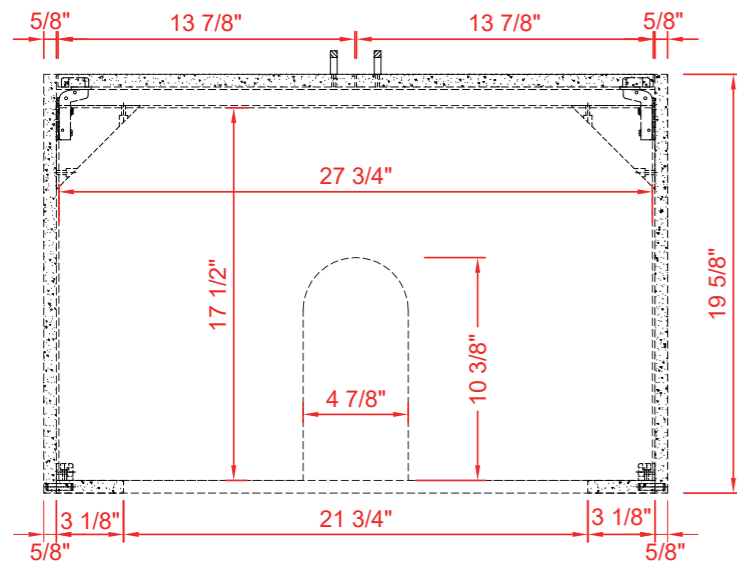

DIMENSIONS GUIDE

MODEL NUMBER:1682VA-30-338

TOP VIEW

Product Net weight :97.68lbs.
 Product packed Gross weight :132.44lbs.
 Packed product Dimensions:
 33in.W x 23.25in.D x 39.5in.H

FRONT VIEW

SIDE VIEW