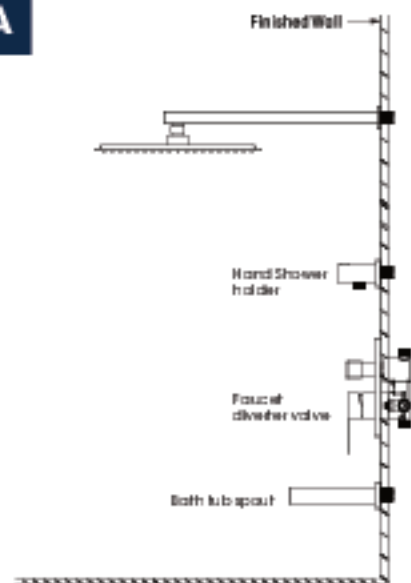

INSTALLATION INSTRUCTION

A