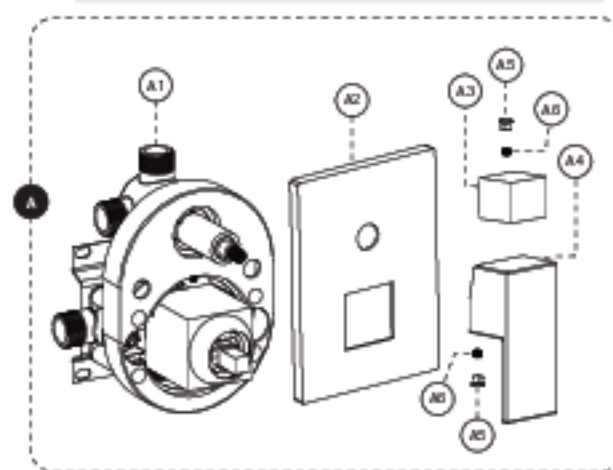

RECOMMENDED TOOLS

Plumber's putty

Thread seal tape

Included