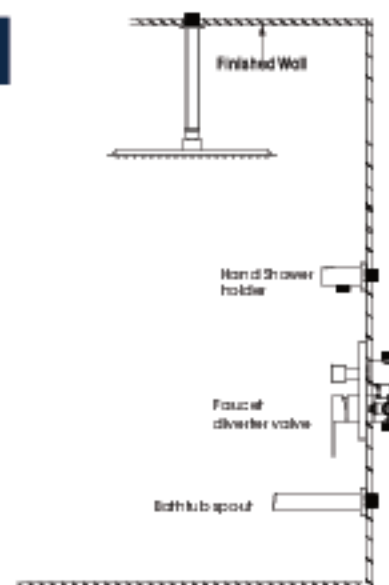

INSTALLATION INSTRUCTION

A

B

RECOMMENDED TOOLS

Plumber's putty

Thread seal tape

Included

SHOWER SYSTEM FAUCET

Installation instruction

MB / BN / BG / CH / ORB