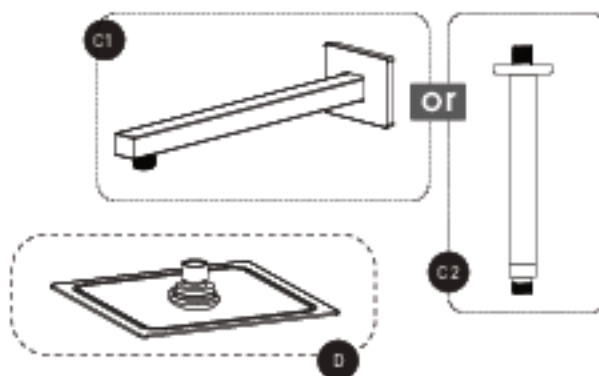

INSTALLATION INSTRUCTION

A

B

RECOMMENDED TOOLS

Plumber's putty

Thread seal tape

Included

SHOWER SYSTEM FAUCET

Installation instruction

MB / BN / BG / CH / ORB