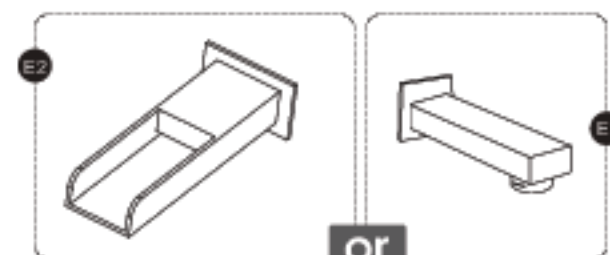

INSTALLATION INSTRUCTION

A

B

RECOMMENDED TOOLS

Plumber's putty

Thread seal tape

Included

SHOWER SYSTEM FAUCET

Installation instruction

MB / BN / BG / CH / ORB