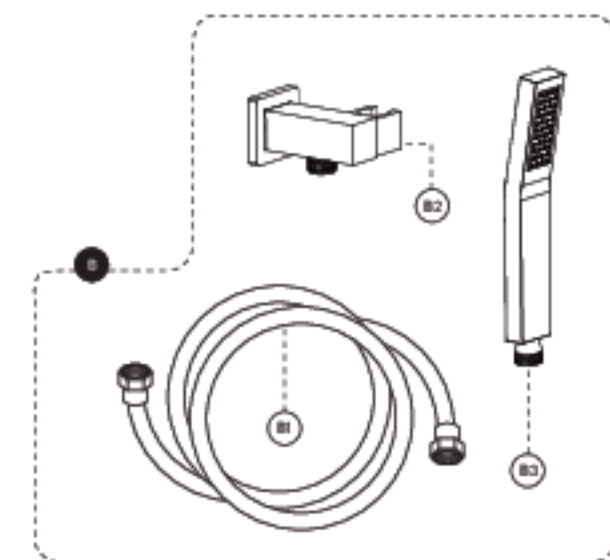

INSTALLATION INSTRUCTION

A

B

RECOMMENDED TOOLS

Plumber's putty

Thread seal tape

Included

SHOWER SYSTEM FAUCET

Installation instruction

MB / BN / BG / CH / ORB