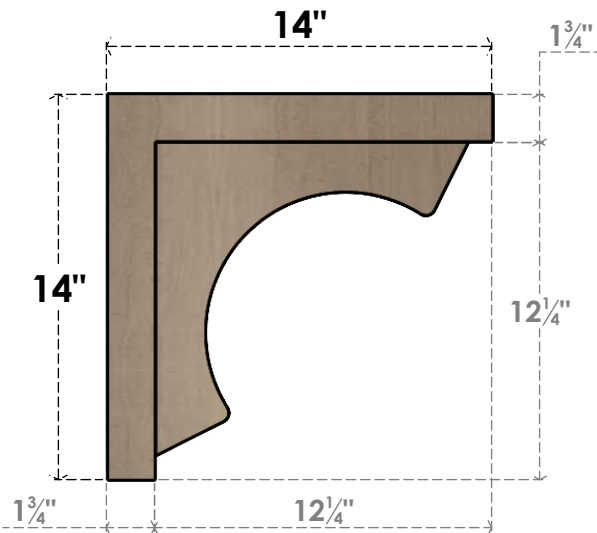

ITEM NUMBER: CORU07X14X14EMRRCPR

7"W X 14"D X 14"H SERIES 1 CLASSIC EMERSON ROUGH CEDAR
TIMBERTHANE FAUX WOOD CORBEL, PRIMED

SIDE PROFILE

FRONT PROFILE

ISOMETRIC

EKENA MILLWORK
2300 WEST MAIN ST.
CLARKSVILLE, TX 75426
TOLL FREE: 866-607-0453
WWW.EKENAMILLWORK.COM

NOTES

1. INSTALLATION TO BE COMPLETED IN ACCORDANCE WITH MANUFACTURER'S SPECIFICATIONS.
2. DRAWING MAY NOT BE TO SCALE
3. THIS DRAWING IS INTENDED FOR DESIGN AND PLANNING PURPOSES ONLY.
4. ALL INFORMATION CONTAINED HEREIN WAS CURRENT AT THE TIME OF DEVELOPMENT BUT MUST BE REVIEWED AND APPROVED BY THE PRODUCT MANUFACTURER TO BE CONSIDERED ACCURATE.
5. TIMBERTHANE ARCHITECTURAL PRODUCTS ARE MADE FROM HIGH DENSITY URETHANE AND COME FACTORY PRIMED