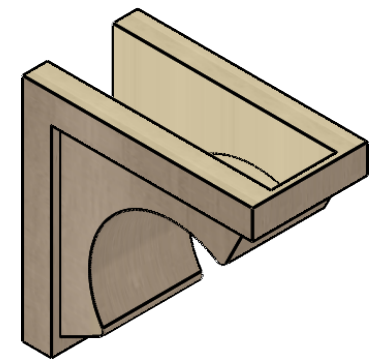

ITEM NUMBER: CORU07X14X14EMRRCPR

7"W X 14"D X 14"H SERIES 1 CLASSIC EMERSON ROUGH CEDAR
TIMBERTHANE FAUX WOOD CORBEL, PRIMED

SIDE PROFILE

FRONT PROFILE

ISOMETRIC

EKENA MILLWORK
2300 WEST MAIN ST.
CLARKSVILLE, TX 75426
TOLL FREE: 866-607-0453
WWW.EKENAMILLWORK.COM

NOTES

1. INSTALLATION TO BE COMPLETED IN ACCORDANCE WITH MANUFACTURER'S SPECIFICATIONS.
2. DRAWING MAY NOT BE TO SCALE
3. THIS DRAWING IS INTENDED FOR DESIGN AND PLANNING PURPOSES ONLY.
4. ALL INFORMATION CONTAINED HEREIN WAS CURRENT AT THE TIME OF DEVELOPMENT BUT MUST BE REVIEWED AND APPROVED BY THE PRODUCT MANUFACTURER TO BE CONSIDERED ACCURATE.
5. TIMBERTHANE ARCHITECTURAL PRODUCTS ARE MADE FROM HIGH DENSITY URETHANE AND COME FACTORY PRIMED