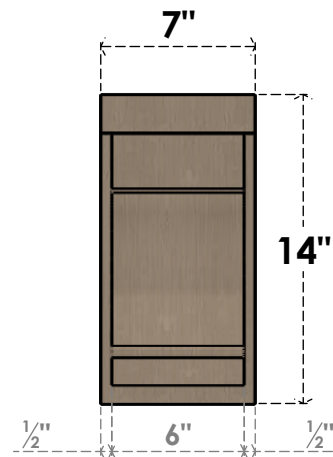

ITEM NUMBER: CORU07X14X14EMRRCPR

7"W X 14"D X 14"H SERIES 1 CLASSIC EMERSON ROUGH CEDAR
TIMBERTHANE FAUX WOOD CORBEL, PRIMED

SIDE PROFILE

FRONT PROFILE

ISOMETRIC

EKENA MILLWORK
2300 WEST MAIN ST.
CLARKSVILLE, TX 75426
TOLL FREE: 866-607-0453
WWW.EKENAMILLWORK.COM

NOTES

1. INSTALLATION TO BE COMPLETED IN ACCORDANCE WITH MANUFACTURER'S SPECIFICATIONS.
2. DRAWING MAY NOT BE TO SCALE
3. THIS DRAWING IS INTENDED FOR DESIGN AND PLANNING PURPOSES ONLY.
4. ALL INFORMATION CONTAINED HEREIN WAS CURRENT AT THE TIME OF DEVELOPMENT BUT MUST BE REVIEWED AND APPROVED BY THE PRODUCT MANUFACTURER TO BE CONSIDERED ACCURATE.
5. TIMBERTHANE ARCHITECTURAL PRODUCTS ARE MADE FROM HIGH DENSITY URETHANE AND COME FACTORY PRIMED