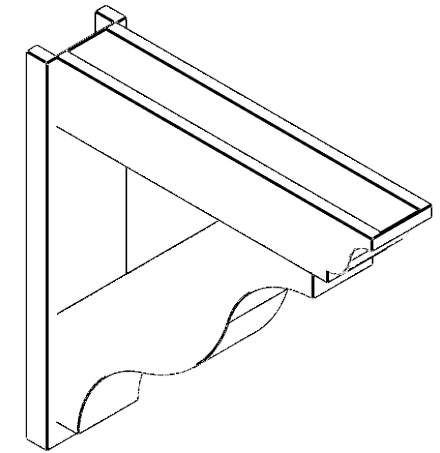

ITEM NUMBER: OUTUROC060X080X34000X34000X060X020X060FST04RCPR

6"W TOP X 8"W BACK X 34"D X 34"H X 6"T TOP X 2"T BACK TIMBERTHANE ROUGH CEDAR FUNSTON FAUX WOOD OPEN OUTLOOKER, TRADITIONAL TOP AND BLOCK BACK, 6"W CLOSED BRACE, PRIMED TAN

EKENA MILLWORK
2300 WEST MAIN ST.
CLARKSVILLE, TX 75426
TOLL FREE: 866-607-0453
WWW.EKENAMILLWORK.COM

NOTES

1. INSTALLATION TO BE COMPLETED IN ACCORDANCE WITH MANUFACTURER'S SPECIFICATIONS.
2. DRAWING MAY NOT BE TO SCALE
3. THIS DRAWING IS INTENDED FOR DESIGN AND PLANNING PURPOSES ONLY.
4. ALL INFORMATION CONTAINED HEREIN WAS CURRENT AT THE TIME OF DEVELOPMENT BUT MUST BE REVIEWED AND APPROVED BY THE PRODUCT MANUFACTURER TO BE CONSIDERED ACCURATE.
5. TIMBERTHANE ARCHITECTURAL PRODUCTS ARE MADE FROM HIGH DENSITY URETHANE AND COME FACTORY PRIMED