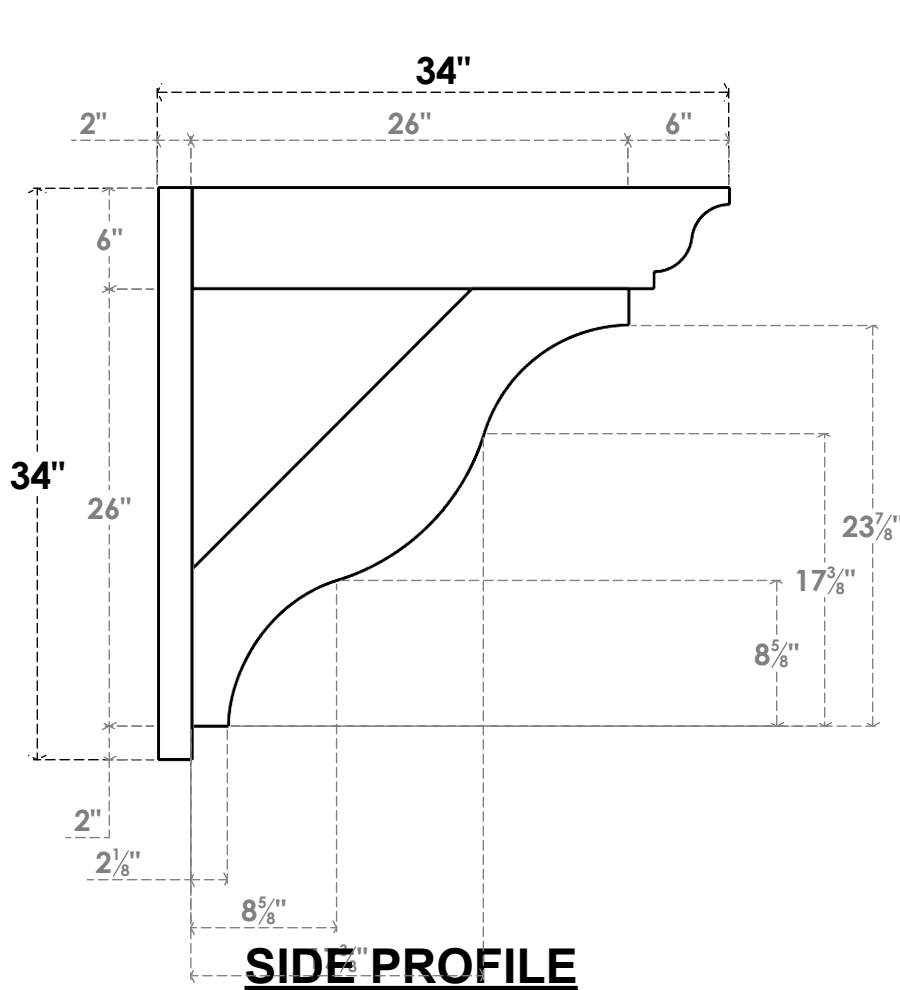

ITEM NUMBER: OUTUROC060X080X34000X34000X060X020X060FST04RCPR

6"W TOP X 8"W BACK X 34"D X 34"H X 6"T TOP X 2"T BACK TIMBERTHANE ROUGH CEDAR FUNSTON FAUX WOOD OPEN OUTLOOKER, TRADITIONAL TOP AND BLOCK BACK, 6"W CLOSED BRACE, PRIMED TAN