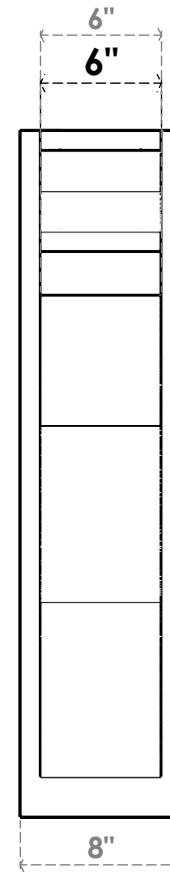

ITEM NUMBER: OUTUROC060X080X34000X34000X060X020X060FST04RCPR

6"W TOP X 8"W BACK X 34"D X 34"H X 6"T TOP X 2"T BACK TIMBERTHANE ROUGH CEDAR FUNSTON FAUX WOOD OPEN OUTLOOKER, TRADITIONAL TOP AND BLOCK BACK, 6"W CLOSED BRACE, PRIMED TAN

EKENA MILLWORK
2300 WEST MAIN ST.
CLARKSVILLE, TX 75426
TOLL FREE: 866-607-0453
WWW.EKENAMILLWORK.COM

NOTES

1. INSTALLATION TO BE COMPLETED IN ACCORDANCE WITH MANUFACTURER'S SPECIFICATIONS.
2. DRAWING MAY NOT BE TO SCALE
3. THIS DRAWING IS INTENDED FOR DESIGN AND PLANNING PURPOSES ONLY.
4. ALL INFORMATION CONTAINED HEREIN WAS CURRENT AT THE TIME OF DEVELOPMENT BUT MUST BE REVIEWED AND APPROVED BY THE PRODUCT MANUFACTURER TO BE CONSIDERED ACCURATE.
5. TIMBERTHANE ARCHITECTURAL PRODUCTS ARE MADE FROM HIGH DENSITY URETHANE AND COME FACTORY PRIMED