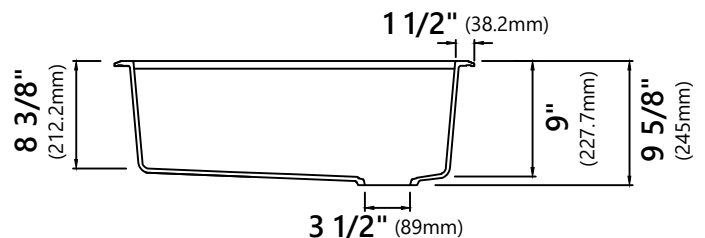

KGTW12-28

28 Inch Workstation Single Bowl
Granite Top Mount Kitchen Sink

Kräus[®]

SPECIFICATION SHEET

Sink Dimensions

Overall Dimensions: 28" x 22"

Bowl Dimensions: 25" x 16"

Sink Depth: 9 5/8"

Features

- Granite Composite Construction
- Top Mount Single Bowl Sink
- Required Minimum Cabinet Size: 30" Left to Right, 24" Front to Back
- Rear Off-Set Drain
- 3 1/2" Drain Opening

Accessories Included

- Sink Strainer ST-4
- Cutting Board KCB-WS103AC

Available Finishes

- Metallic Black
- Metallic Grey
- Metallic Brown
- White

CODES/STANDARDS:

Product Certification

cUPC CSA B45.5/IAPMO Z124

NOTE: 1 3/8" (35mm) diameter faucet holes are pre-scored. The installer can knock out up to 5 faucet holes.