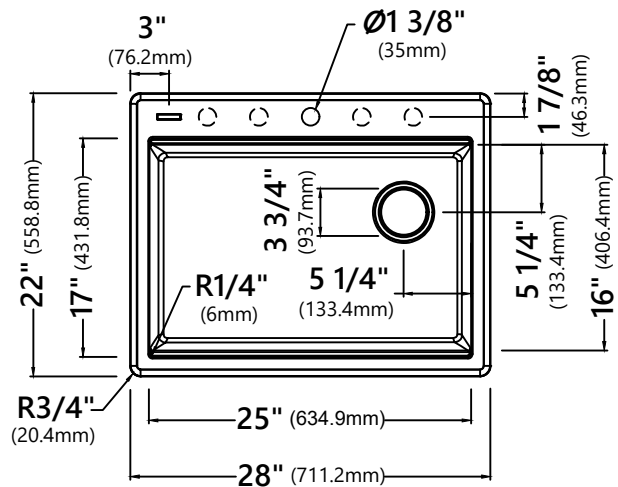

KGTW12-28

28 Inch Workstation Single Bowl
Granite Top Mount Kitchen Sink

Kräus[®]

SPECIFICATION SHEET

Sink Dimensions

Overall Dimensions: 28" x 22"

Bowl Dimensions: 25" x 16"

Sink Depth: 9 5/8"

Features

- Granite Composite Construction
- Top Mount Single Bowl Sink
- Required Minimum Cabinet Size: 30" Left to Right, 24" Front to Back
- Rear Off-Set Drain
- 3 1/2" Drain Opening

Accessories Included

- Sink Strainer ST-4
- Cutting Board KCB-WS103AC

Available Finishes

- Metallic Black
- Metallic Grey
- Metallic Brown
- White

CODES/STANDARDS:

Product Certification

cUPC CSA B45.5/IAPMO Z124

NOTE: 1 3/8" (35mm) diameter faucet holes are pre-scored. The installer can knock out up to 5 faucet holes.