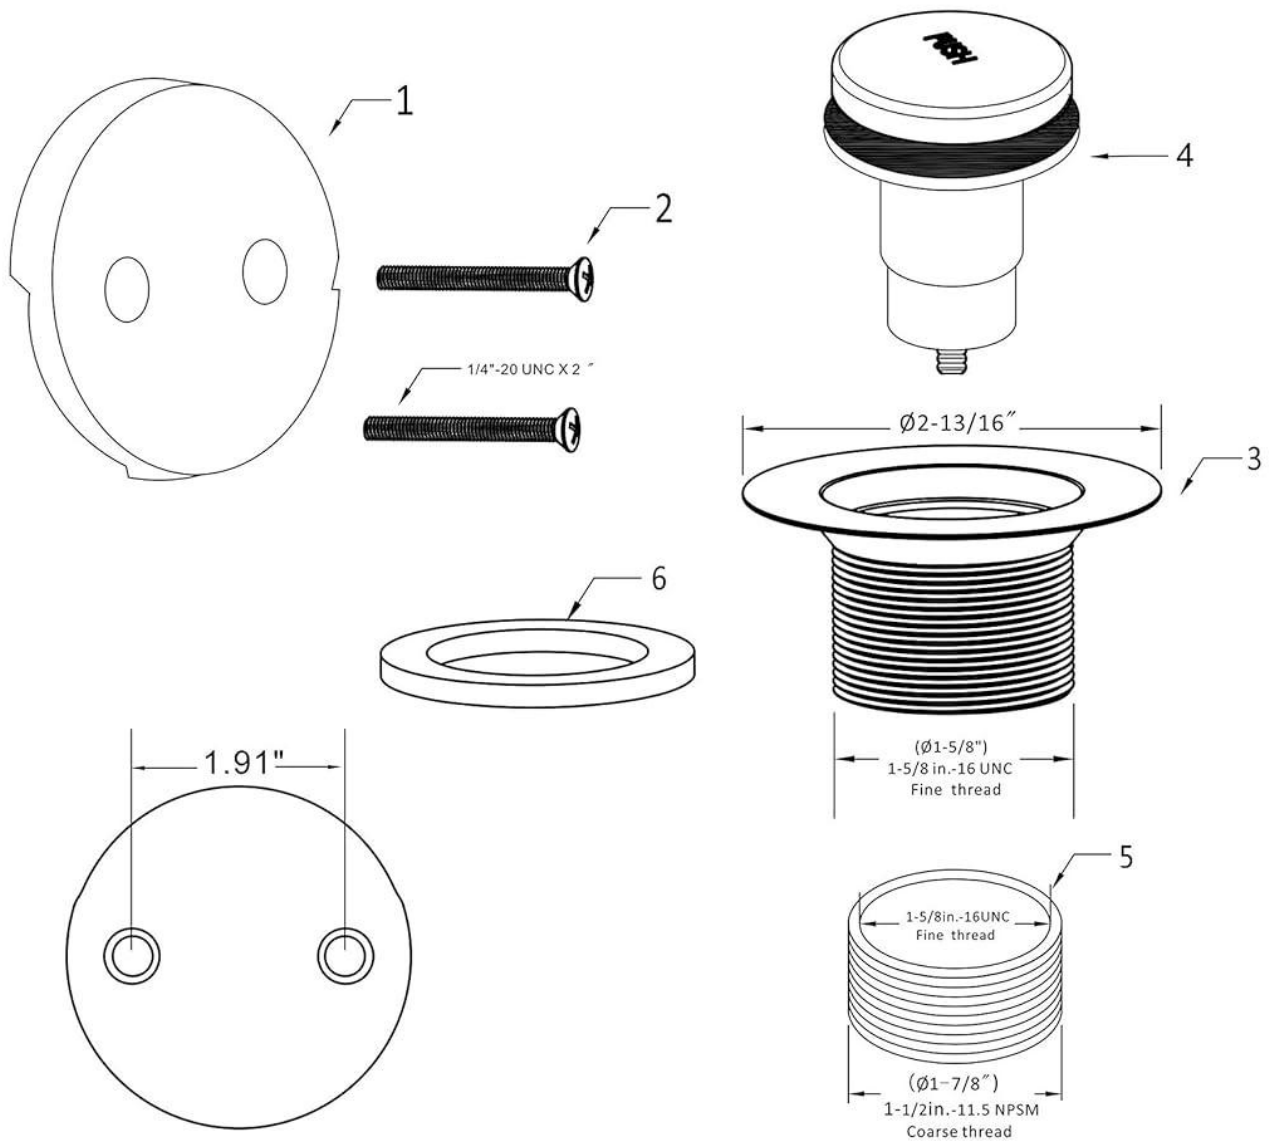

PRODUCT SPECIFICATION SHEET

Description:

Artiwell Tip Toe Tub Trim Set with Two-Hole Overflow Faceplate

1	2-Hole Overflow Faceplate	5	Thread Adapter bushing
2	1/4"-20 UNC Oval head Machine Screw	6	Washer
3	Drain Plug		
4	Tip Toe Bath Drain Stopper Cartridge		