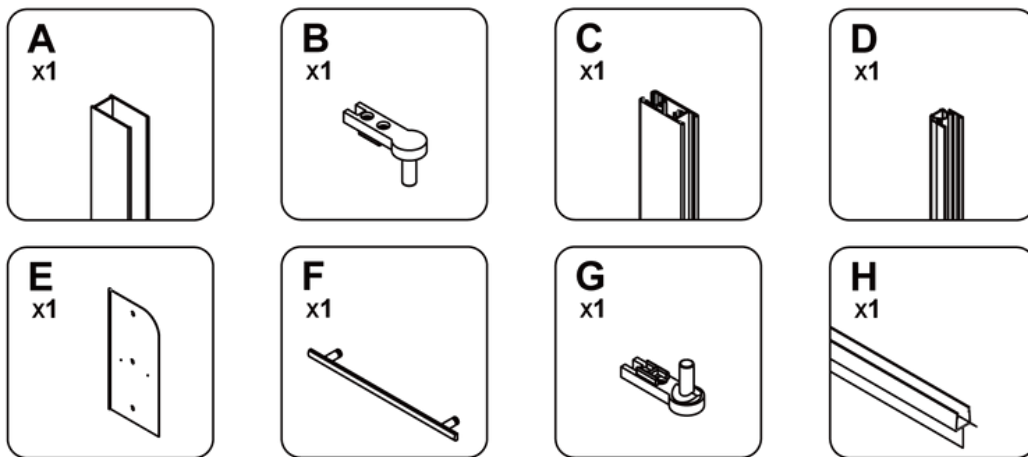

Pivot Bathtub Screen

LFP3155CH6

FEATURES

- Pivot Bathtub Screen
- Safety Clear Tempered Glass
- 1/4" (6mm) Thick Tempered Glass
- Frameless, Chrome Finish
- Safety Rounded Corner Design
- Leak-Proof Watertight Seal
- Fits Opening Widths 31" to 31 3/4"
- Reversible for a Right or Left Installation
- Includes Bathtub Door Glass & Hardware

SPECIFICATIONS

Color	Chrome	Dimensions	1/4"D * 31"W * 55"H
Material	Tempered Glass	Min Installed Width	31"
Glass Thickness	1/4" (6mm)	Max Installed Width	31 3/4"
Door Type	Pivot	Adjustable Width	3/4"
Frame Type	Frameless	Walk-In Width	28 3/4"
Shower Type	Alcove	Door Handle Type	Bar
Net Weight	34.72LB	Warranty	Limited 1-Year Warranty

PRODUCT VIEWS

DIMENSIONS

A: 55 in
Overall Height

B: 31-31 3/4 in
Min/Max Width

C: 28 3/4 in
Walk-In Width

D: 1/4 in (6mm)
Glass Thickness

PACKAGE CONTENT

HARDWARE CONTENT