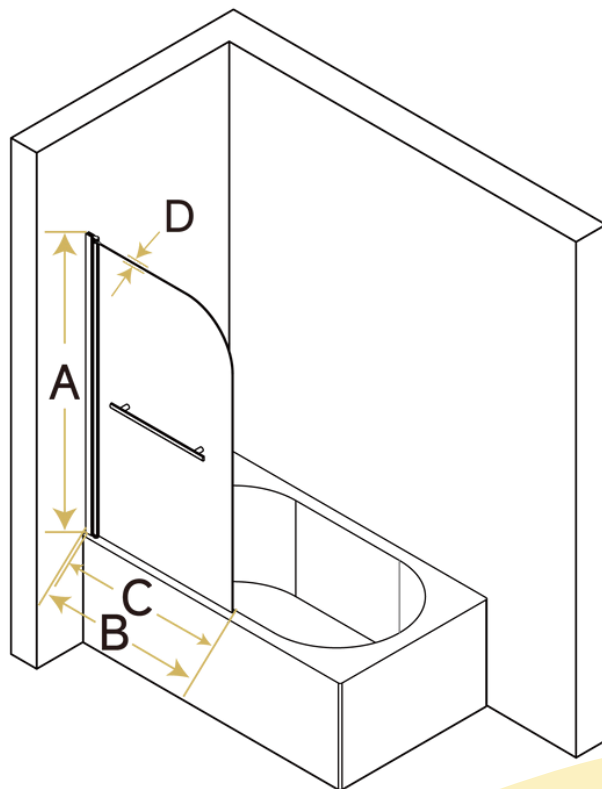

Pivot Bathtub Screen

LFP3155CH6

FEATURES

- Pivot Bathtub Screen
- Safety Clear Tempered Glass
- 1/4" (6mm) Thick Tempered Glass
- Frameless, Chrome Finish
- Safety Rounded Corner Design
- Leak-Proof Watertight Seal
- Fits Opening Widths 31" to 31 3/4"
- Reversible for a Right or Left Installation
- Includes Bathtub Door Glass & Hardware

SPECIFICATIONS

Color	Chrome	Dimensions	1/4"D * 31"W * 55"H
Material	Tempered Glass	Min Installed Width	31"
Glass Thickness	1/4" (6mm)	Max Installed Width	31 3/4"
Door Type	Pivot	Adjustable Width	3/4"
Frame Type	Frameless	Walk-In Width	28 3/4"
Shower Type	Alcove	Door Handle Type	Bar
Net Weight	34.72LB	Warranty	Limited 1-Year Warranty

PRODUCT VIEWS

DIMENSIONS

A: 55 in
Overall Height

B: 31-31 3/4 in
Min/Max Width

C: 28 3/4 in
Walk-In Width

D: 1/4 in (6mm)
Glass Thickness

PACKAGE CONTENT

HARDWARE CONTENT