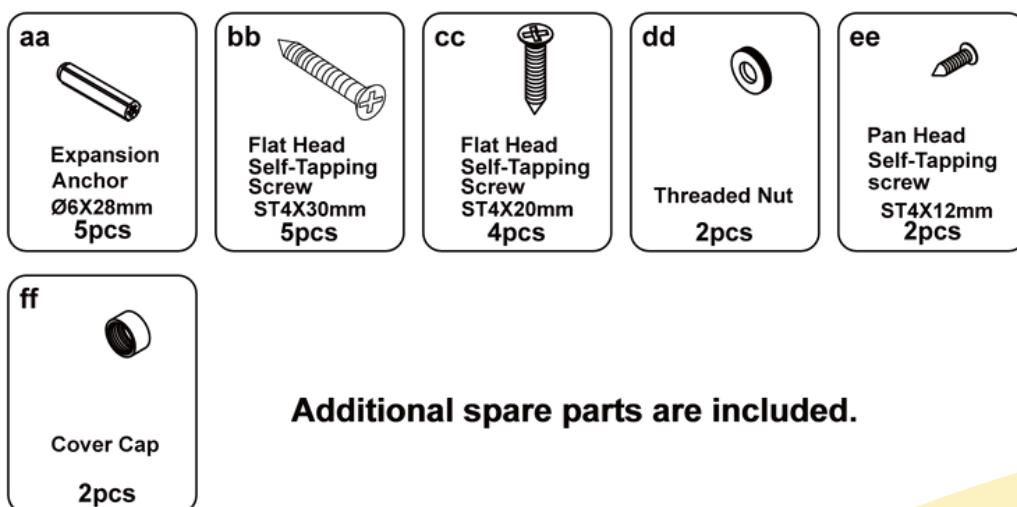

Pivot Bathtub Screen

LFP3155CH6

FEATURES

- Pivot Bathtub Screen
- Safety Clear Tempered Glass
- 1/4" (6mm) Thick Tempered Glass
- Frameless, Chrome Finish
- Safety Rounded Corner Design
- Leak-Proof Watertight Seal
- Fits Opening Widths 31" to 31 3/4"
- Reversible for a Right or Left Installation
- Includes Bathtub Door Glass & Hardware

SPECIFICATIONS

Color	Chrome	Dimensions	1/4"D * 31"W * 55"H
Material	Tempered Glass	Min Installed Width	31"
Glass Thickness	1/4" (6mm)	Max Installed Width	31 3/4"
Door Type	Pivot	Adjustable Width	3/4"
Frame Type	Frameless	Walk-In Width	28 3/4"
Shower Type	Alcove	Door Handle Type	Bar
Net Weight	34.72LB	Warranty	Limited 1-Year Warranty

PRODUCT VIEWS

DIMENSIONS

A: 55 in
Overall Height

B: 31-31 3/4 in
Min/Max Width

C: 28 3/4 in
Walk-In Width

D: 1/4 in (6mm)
Glass Thickness

PACKAGE CONTENT

HARDWARE CONTENT