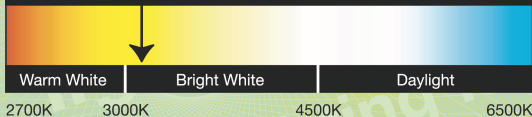

LED

lighting facts[®]

A Program of the U.S. DOE

Light Output (Lumens)	2308
Watts	27.9
Lumens per Watt (Efficacy)	82.73

Color Accuracy	83
Color Rendering Index (CRI)	

Light Color

Correlated Color Temperature (CCT)

3127 (Bright White)

All results are according to IESNA LM-79-2008: *Approved Method for the Electrical and Photometric Testing of Solid-State Lighting*. The U.S. Department of Energy (DOE) verifies product test data and results.