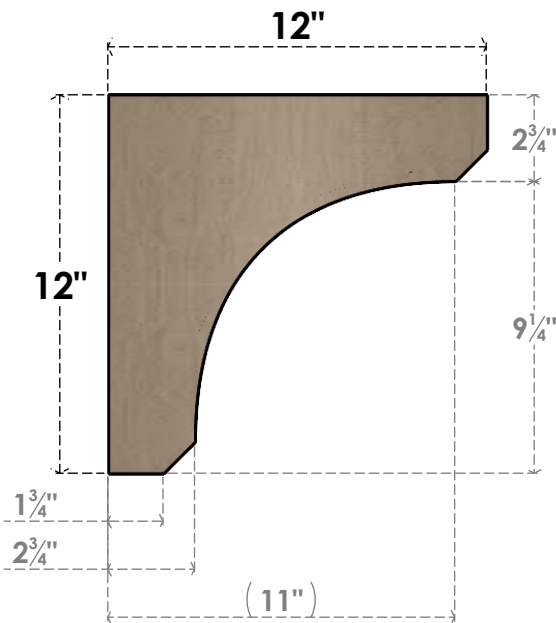

ITEM NUMBER: CORU03X12X12LGYRCPR

3"W X 12"D X 12"H SERIES 1 THIN LEGACY ROUGH CEDAR TIMBERTHANE
FAUX WOOD CORBEL, PRIMED

SIDE PROFILE

FRONT PROFILE

ISOMETRIC

EKENA MILLWORK
2300 WEST MAIN ST.
CLARKSVILLE, TX 75426
TOLL FREE: 866-607-0453
WWW.EKENAMILLWORK.COM

NOTES

1. INSTALLATION TO BE COMPLETED IN ACCORDANCE WITH MANUFACTURER'S SPECIFICATIONS.
2. DRAWING MAY NOT BE TO SCALE
3. THIS DRAWING IS INTENDED FOR DESIGN AND PLANNING PURPOSES ONLY.
4. ALL INFORMATION CONTAINED HEREIN WAS CURRENT AT THE TIME OF DEVELOPMENT BUT MUST BE REVIEWED AND APPROVED BY THE PRODUCT MANUFACTURER TO BE CONSIDERED ACCURATE.
5. TIMBERTHANE ARCHITECTURAL PRODUCTS ARE MADE FROM HIGH DENSITY URETHANE AND COME FACTORY PRIMED