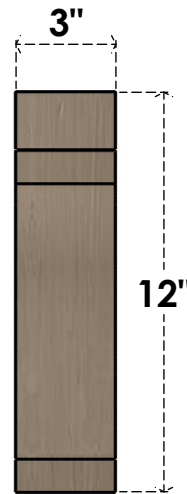

ITEM NUMBER: CORU03X12X12LGYRCPR

3"W X 12"D X 12"H SERIES 1 THIN LEGACY ROUGH CEDAR TIMBERTHANE
FAUX WOOD CORBEL, PRIMED

SIDE PROFILE

FRONT PROFILE

ISOMETRIC

EKENA MILLWORK
2300 WEST MAIN ST.
CLARKSVILLE, TX 75426
TOLL FREE: 866-607-0453
WWW.EKENAMILLWORK.COM

NOTES

1. INSTALLATION TO BE COMPLETED IN ACCORDANCE WITH MANUFACTURER'S SPECIFICATIONS.
2. DRAWING MAY NOT BE TO SCALE
3. THIS DRAWING IS INTENDED FOR DESIGN AND PLANNING PURPOSES ONLY.
4. ALL INFORMATION CONTAINED HEREIN WAS CURRENT AT THE TIME OF DEVELOPMENT BUT MUST BE REVIEWED AND APPROVED BY THE PRODUCT MANUFACTURER TO BE CONSIDERED ACCURATE.
5. TIMBERTHANE ARCHITECTURAL PRODUCTS ARE MADE FROM HIGH DENSITY URETHANE AND COME FACTORY PRIMED