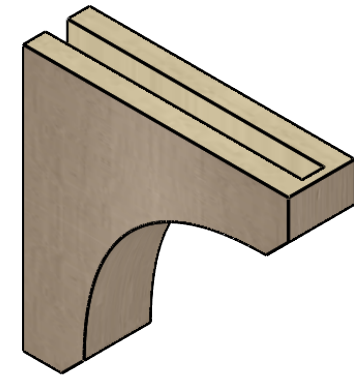

ITEM NUMBER: CORU03X12X12LGYRCPR

3"W X 12"D X 12"H SERIES 1 THIN LEGACY ROUGH CEDAR TIMBERTHANE
FAUX WOOD CORBEL, PRIMED

SIDE PROFILE

FRONT PROFILE

ISOMETRIC

EKENA MILLWORK
2300 WEST MAIN ST.
CLARKSVILLE, TX 75426
TOLL FREE: 866-607-0453
WWW.EKENAMILLWORK.COM