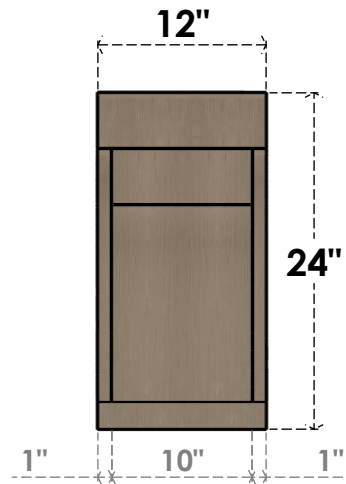

ITEM NUMBER: CORU12X12X24RIVRCPR

12"W X 12"D X 24"H SERIES 2 WIDE RIVERA ROUGH CEDAR TIMBERTHANE FAUX WOOD CORBEL, PRIMED

SIDE PROFILE

FRONT PROFILE

ISOMETRIC

EKENA MILLWORK
2300 WEST MAIN ST.
CLARKSVILLE, TX 75426
TOLL FREE: 866-607-0453
WWW.EKENAMILLWORK.COM

NOTES

1. INSTALLATION TO BE COMPLETED IN ACCORDANCE WITH MANUFACTURER'S SPECIFICATIONS.
2. DRAWING MAY NOT BE TO SCALE
3. THIS DRAWING IS INTENDED FOR DESIGN AND PLANNING PURPOSES ONLY.
4. ALL INFORMATION CONTAINED HEREIN WAS CURRENT AT THE TIME OF DEVELOPMENT BUT MUST BE REVIEWED AND APPROVED BY THE PRODUCT MANUFACTURER TO BE CONSIDERED ACCURATE.
5. TIMBERTHANE ARCHITECTURAL PRODUCTS ARE MADE FROM HIGH DENSITY URETHANE AND COME FACTORY PRIMED