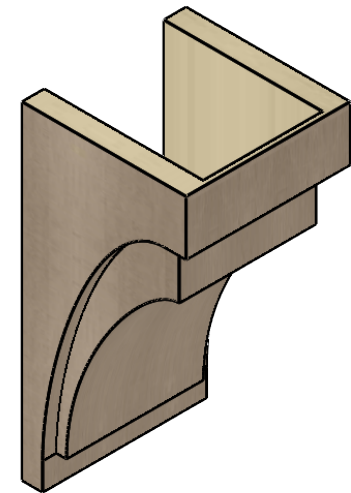

ITEM NUMBER: CORU12X12X24RIVRCPR

12"W X 12"D X 24"H SERIES 2 WIDE RIVERA ROUGH CEDAR TIMBERTHANE FAUX WOOD CORBEL, PRIMED

SIDE PROFILE

FRONT PROFILE

ISOMETRIC

EKENA MILLWORK
2300 WEST MAIN ST.
CLARKSVILLE, TX 75426
TOLL FREE: 866-607-0453
WWW.EKENAMILLWORK.COM

NOTES

1. INSTALLATION TO BE COMPLETED IN ACCORDANCE WITH MANUFACTURER'S SPECIFICATIONS.
2. DRAWING MAY NOT BE TO SCALE
3. THIS DRAWING IS INTENDED FOR DESIGN AND PLANNING PURPOSES ONLY.
4. ALL INFORMATION CONTAINED HEREIN WAS CURRENT AT THE TIME OF DEVELOPMENT BUT MUST BE REVIEWED AND APPROVED BY THE PRODUCT MANUFACTURER TO BE CONSIDERED ACCURATE.
5. TIMBERTHANE ARCHITECTURAL PRODUCTS ARE MADE FROM HIGH DENSITY URETHANE AND COME FACTORY PRIMED