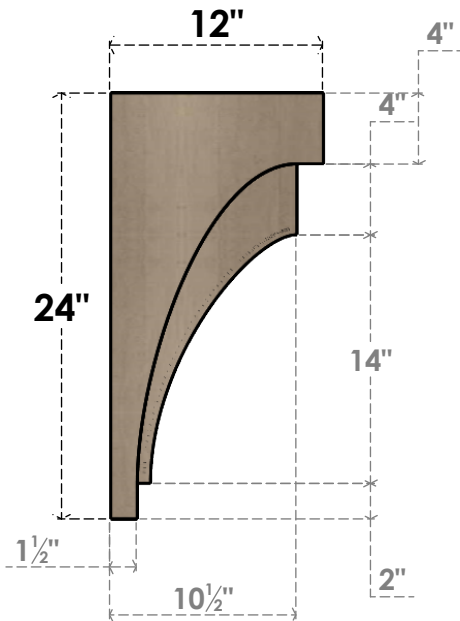

ITEM NUMBER: CORU12X12X24RIVRCPR

12"W X 12"D X 24"H SERIES 2 WIDE RIVERA ROUGH CEDAR TIMBERTHANE FAUX WOOD CORBEL, PRIMED

SIDE PROFILE

FRONT PROFILE

ISOMETRIC

EKENA MILLWORK
2300 WEST MAIN ST.
CLARKSVILLE, TX 75426
TOLL FREE: 866-607-0453
WWW.EKENAMILLWORK.COM

NOTES

1. INSTALLATION TO BE COMPLETED IN ACCORDANCE WITH MANUFACTURER'S SPECIFICATIONS.
2. DRAWING MAY NOT BE TO SCALE
3. THIS DRAWING IS INTENDED FOR DESIGN AND PLANNING PURPOSES ONLY.
4. ALL INFORMATION CONTAINED HEREIN WAS CURRENT AT THE TIME OF DEVELOPMENT BUT MUST BE REVIEWED AND APPROVED BY THE PRODUCT MANUFACTURER TO BE CONSIDERED ACCURATE.
5. TIMBERTHANE ARCHITECTURAL PRODUCTS ARE MADE FROM HIGH DENSITY URETHANE AND COME FACTORY PRIMED