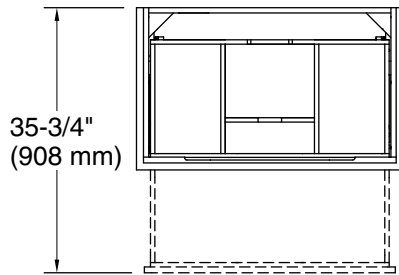

Technical Information

All product dimensions are nominal.

Lighting included: No

Notes

Install this product according to the installation instructions.