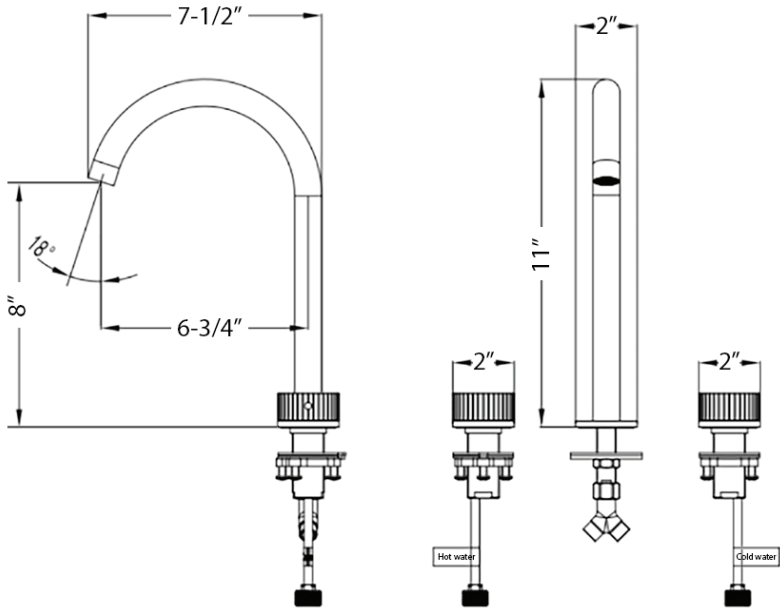

### FEATURES

- Ceramic cartridge
- Solid brass construction
- Double handle design for precise control
- Includes hot and cold inlet hoses
- 3 hole installation (standard 1-3/8" hole)

## DIMENSIONS

- Overall Spout Height: 11"
- Spout Height: 8"
- Spout Reach: 6-3/4"

**ADA**  
Americans with  
Disabilities Act