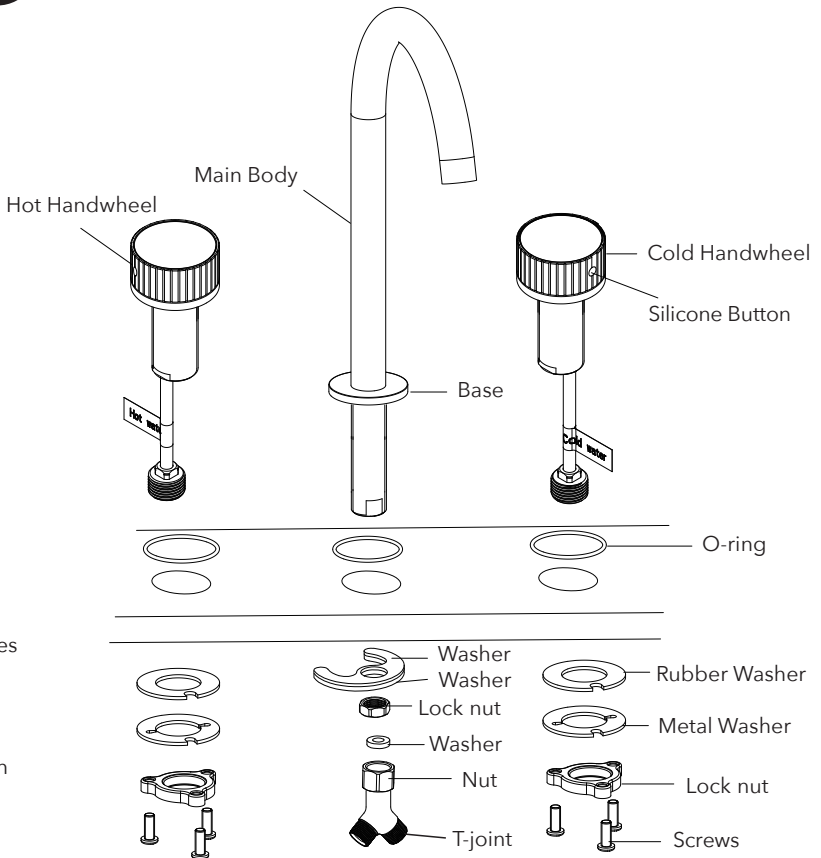

### FEATURES

- Ceramic cartridge
- Solid brass construction
- Double handle design for precise control
- Includes hot and cold inlet hoses
- 3 hole installation (standard 1-3/8" hole)

### IN THE BOX

Inlet Hoses

Connecting Hoses

Aerator Wrench

Allen Key

**RUVATI USA**  
WWW.RUVATI.COM

## DIMENSIONS

- Overall Spout Height: 11"
- Spout Height: 8"
- Spout Reach: 6-3/4"

**ADA**  
Americans with  
Disabilities Act