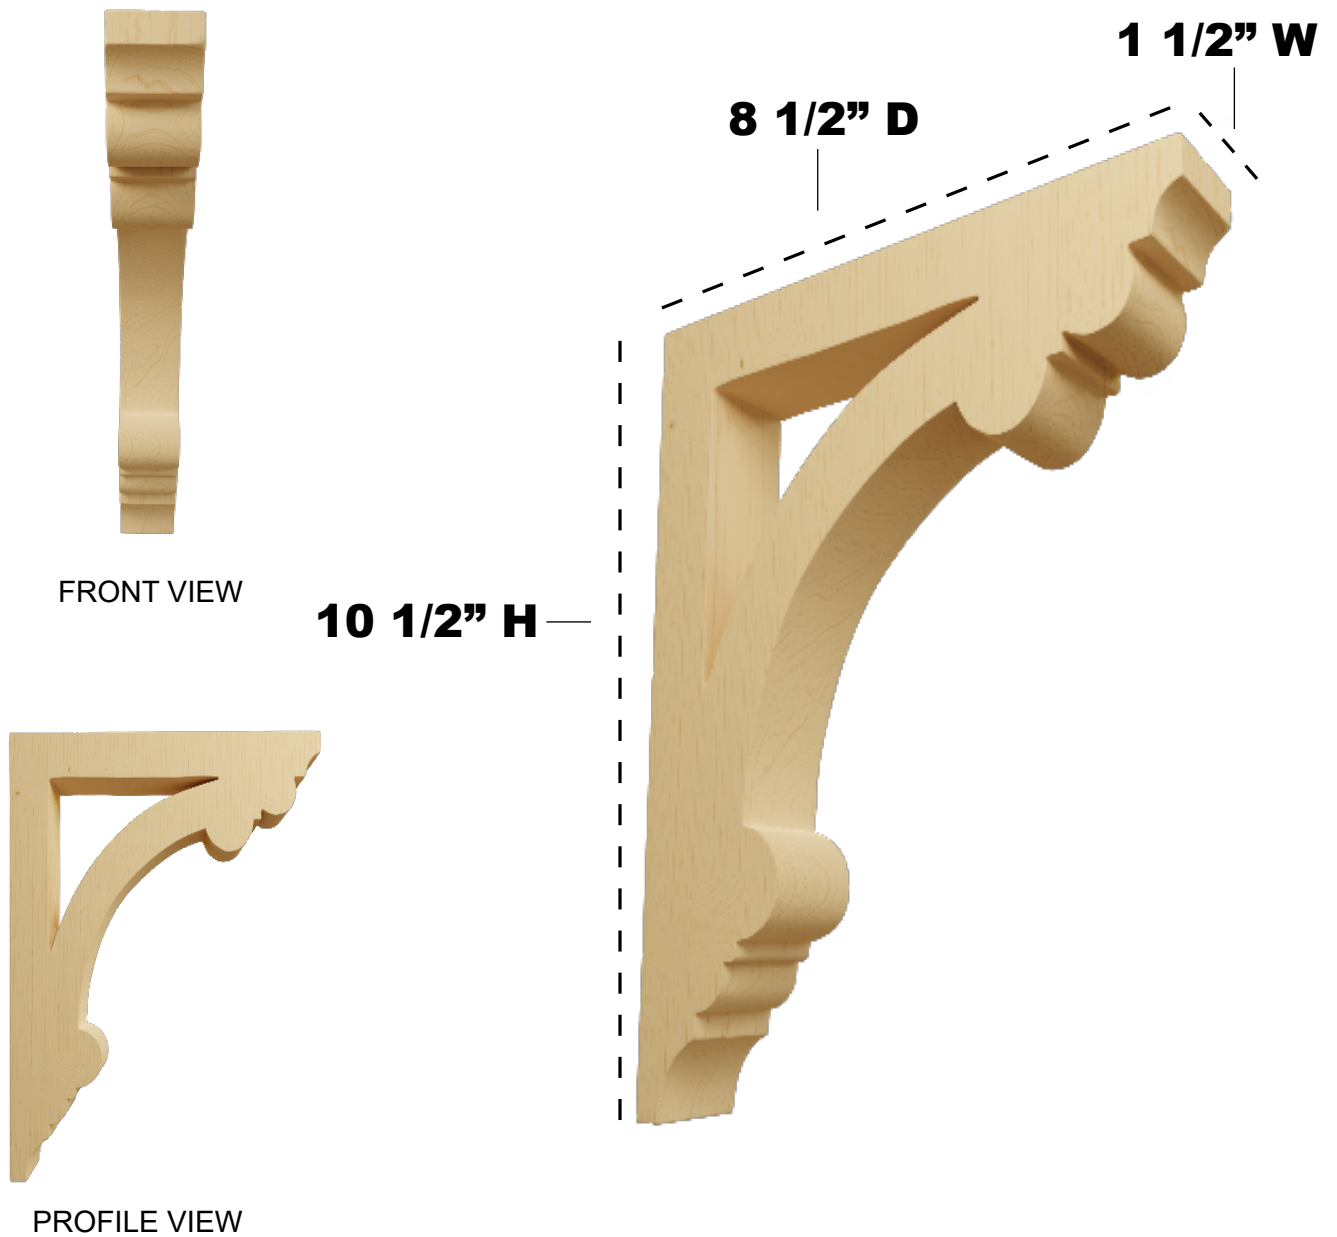

1 1/2" W X 8 1/2" D X 10 1/2" H ELLIS CORBEL

ITEM NO.: CORW02X09X11EL

**AVAILABLE
WOOD
SPECIES:**

ALDER

CHERRY

MAPLE

RED OAK

RUBBERWOOD