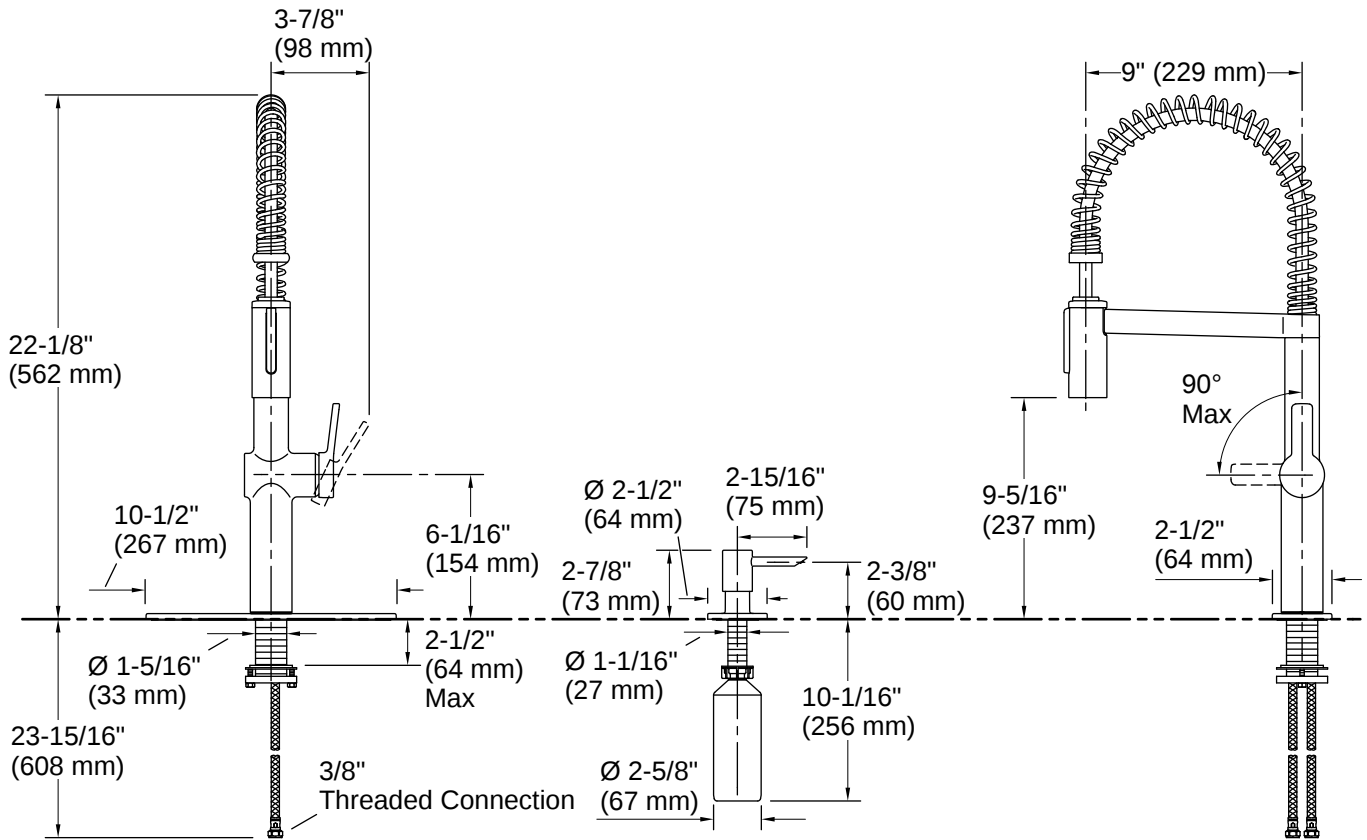

Spout Reach: 9" (229 mm)

Flow Rate

Faucet Flow Rate: 1.5 gpm (5.7 l/min)

Valves

Included Valve: Ceramic disc

Material

- Premium material construction for durability and reliability
- KOHLER finishes resist corrosion and tarnishing
- Select KOHLER finishes feature ScratchShield® technology which withstands even the toughest daily use

Installation

- Installs with 1-, 2-, 3-, or 4- hole sink (escutcheon plate included)
- Flexible supply lines and quick-connect fittings simplify installation
- Longer shank works with countertops up to 2-1/2" (63.5 mm) thick and is easy to install