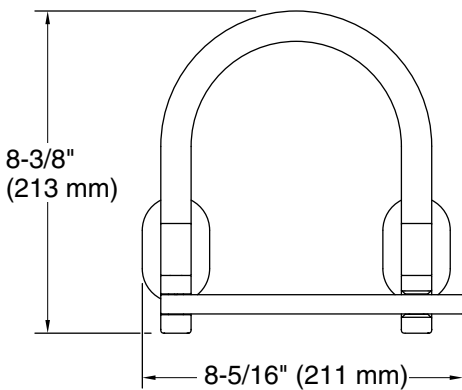

Features

- Built-in half-loop style grab bar for added stability
- Pivoting holder makes changing toilet paper quick and simple
- Coordinates with contemporary and transitional-style KOHLER® faucets and showering components
- Available in a range of colors and finishes

Technical Information

All product dimensions are nominal.

Material: Zinc, Stainless Steel, Plastic

Notes

Install this product according to the installation instructions.