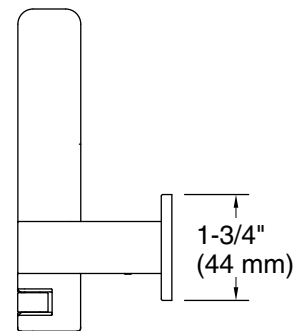

Technical Information

All product dimensions are nominal.

Material: Zinc, Stainless Steel, Plastic

Notes

Install this product according to the installation instructions.