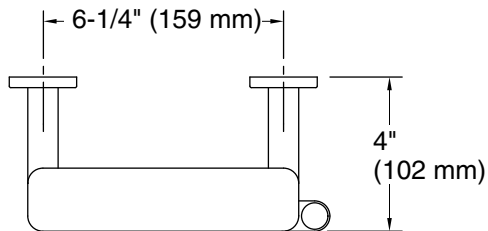

Technical Information

All product dimensions are nominal.

Material: Zinc, Stainless Steel, Plastic

Notes

Install this product according to the installation instructions.