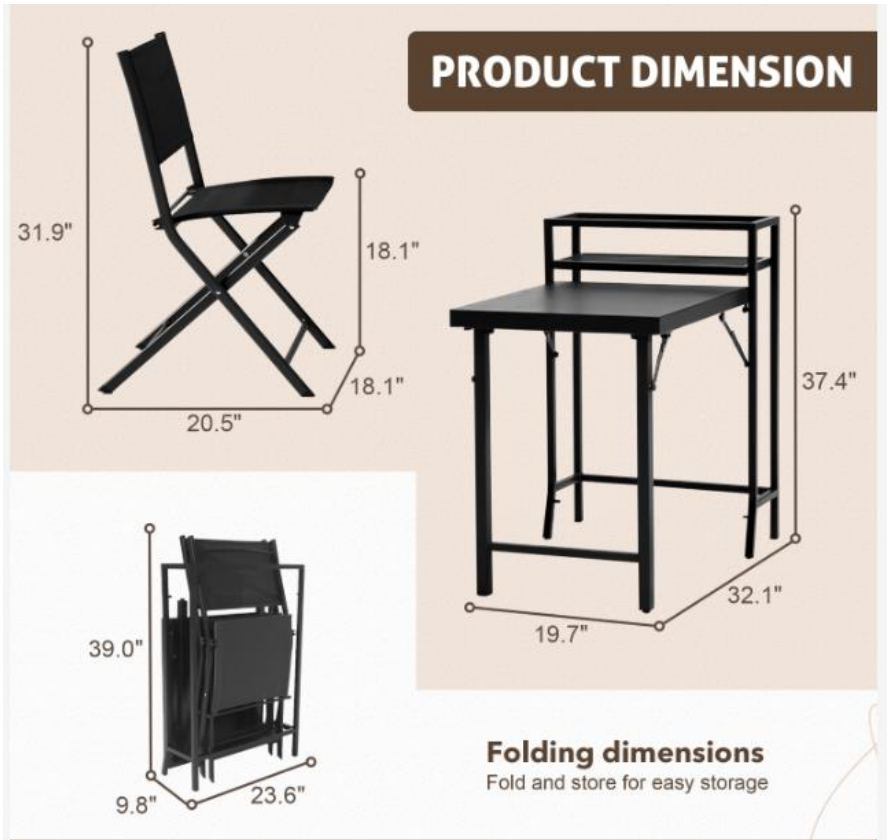

3 Pieces Steel Folding Table/Chair

Basic Information

Color: Brown+ Black.

Material: Steel, Textilene;

Weight Capacity Of Each Chair: 240 Lbs.

Weight Capacity Of Table: 88 Lbs.

Product Size: Refer to Pictures

Package Includes: .

2 X Foldable Chair

1 X Foldable Table.

1 X Instruction.

Product Care: To clean the piece of furniture, use a damp cloth and for more stubborn dirt use a mild soap solution and a soft brush. Never use aggressive cleaning agents, pressure washers or steam jets to clean the product.