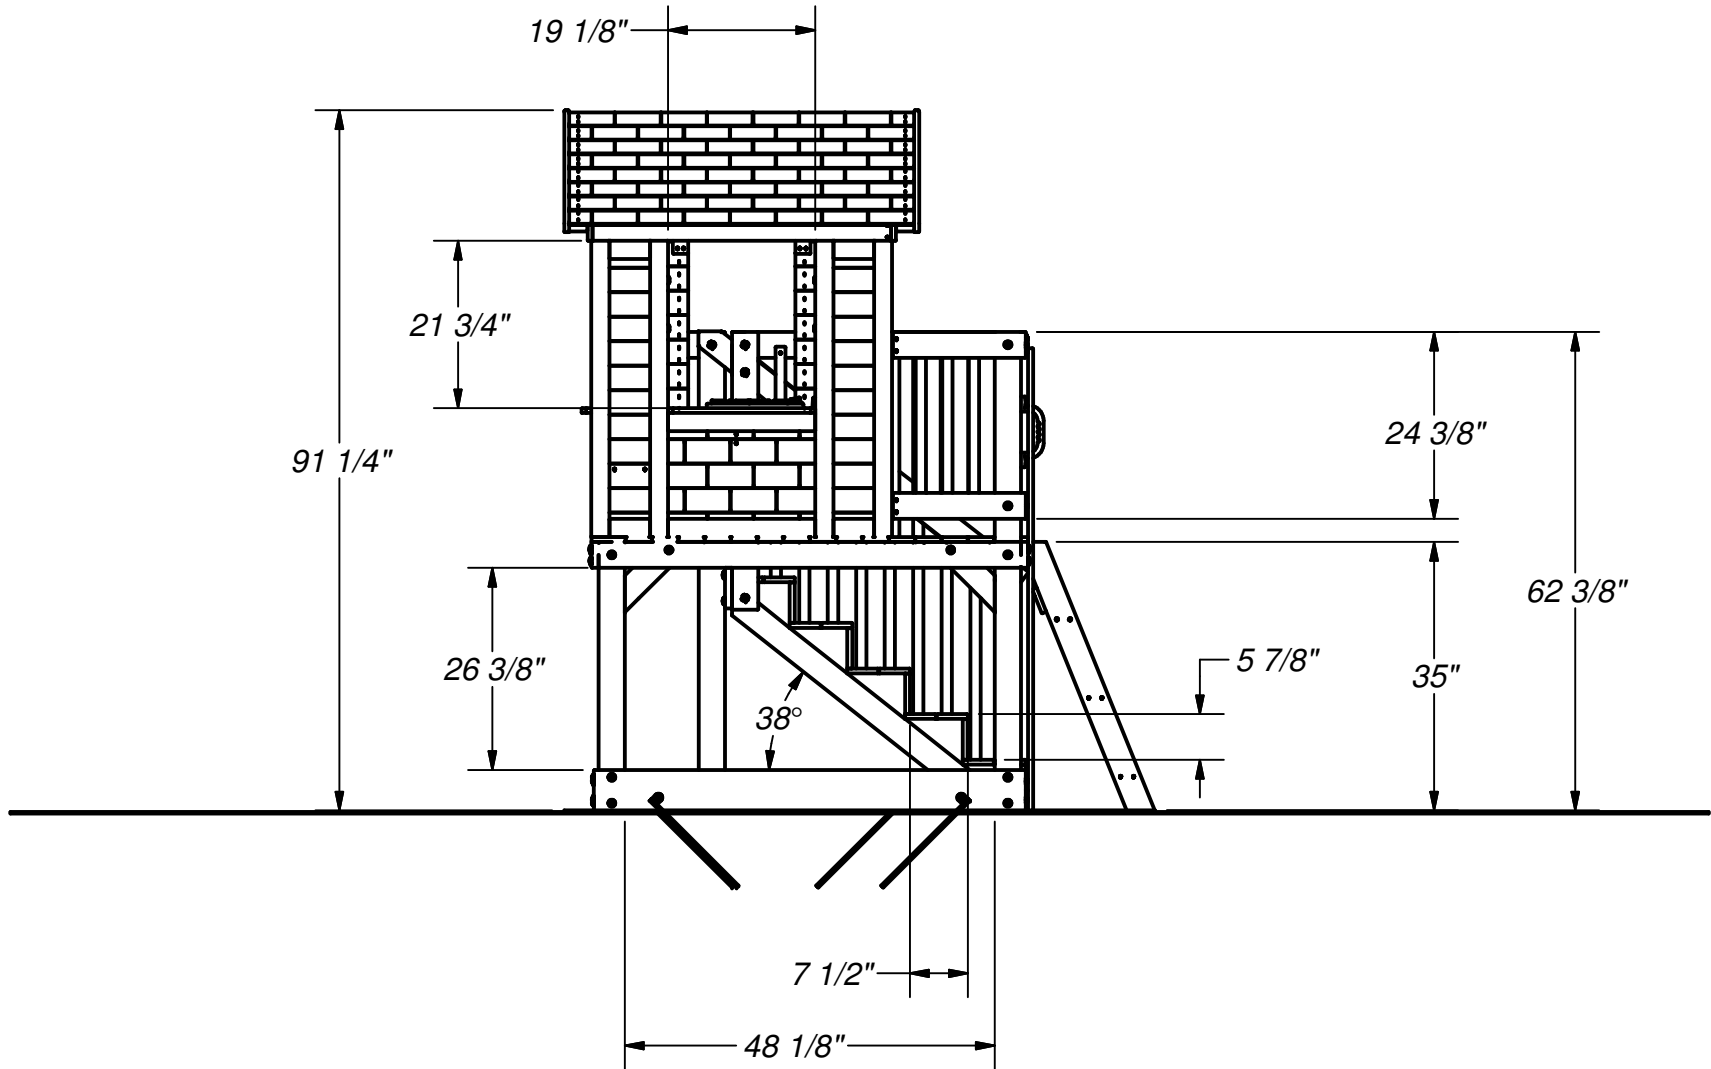

DRAWN BY BRS		DESCRIPTION	
DATE 10/9/2015	PART NUMBER 1605336 SCENIC HEIGHTS MASTER	REV	

DRAWN BY BRS	DESCRIPTION	
DATE 10/9/2015	PART NUMBER 1605336 SCENIC HEIGHTS MASTER	REV

DRAWN BY BRS	DESCRIPTION	
DATE 10/9/2015	PART NUMBER 1605336 SCENIC HEIGHTS MASTER	REV

PH Inside Dimensions:
 37" x 37" x 55"

DRAWN BY BRS		DESCRIPTION	
DATE 10/9/2015	PART NUMBER 1605336 SCENIC HEIGHTS MASTER	REV	