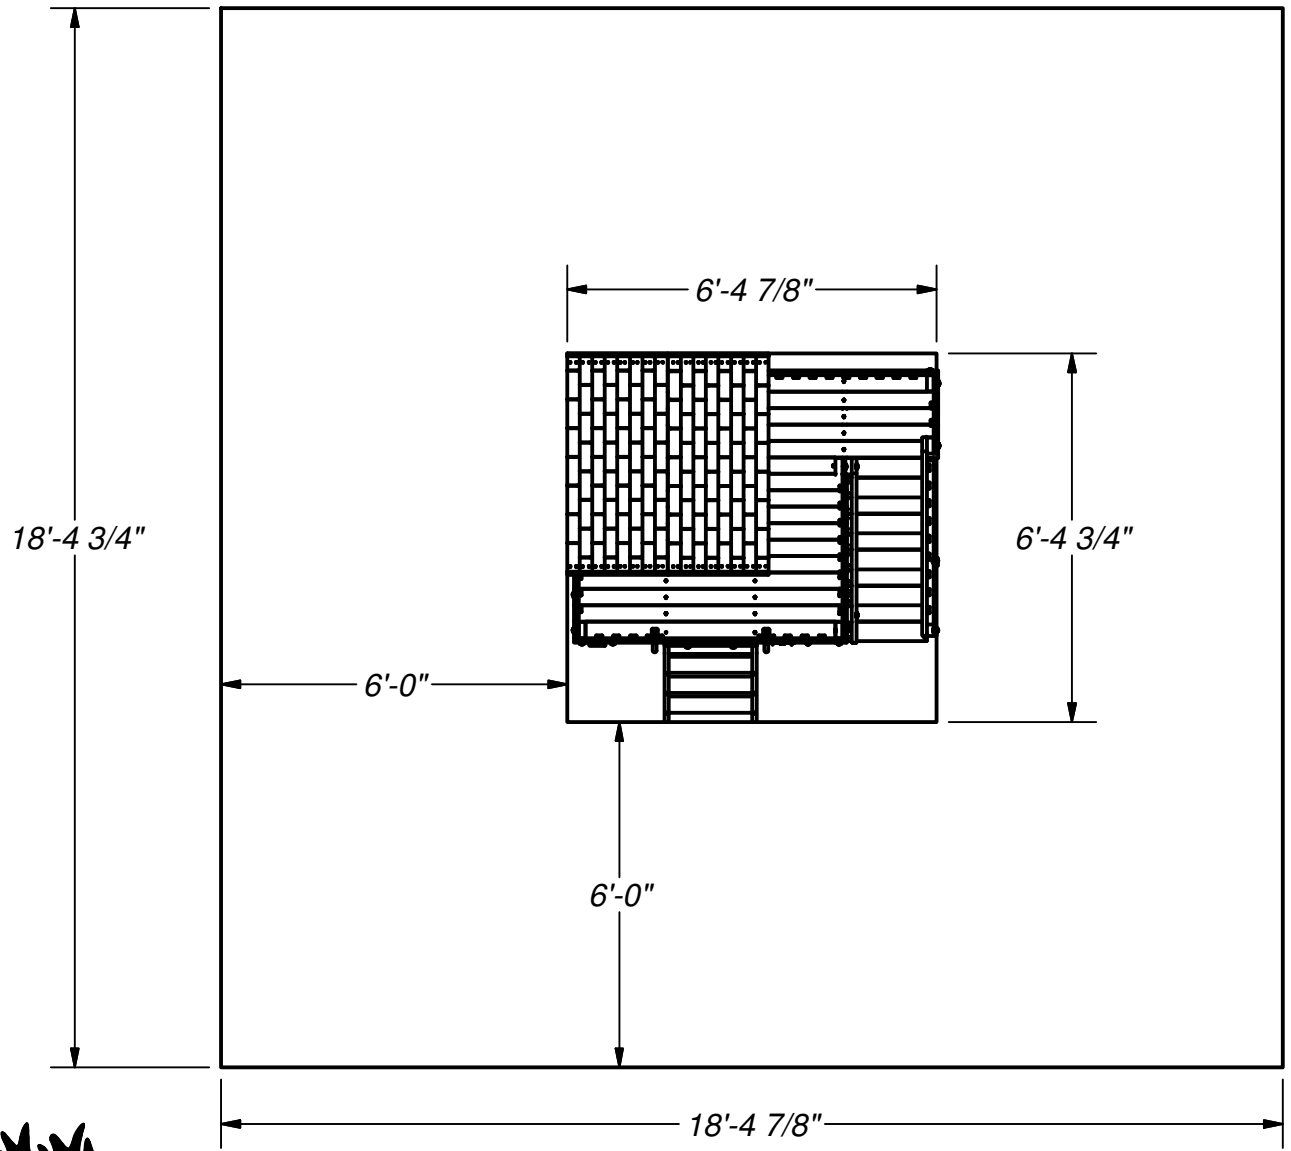

DRAWN BY BRS		DESCRIPTION	
DATE 10/9/2015	PART NUMBER 1605336 SCENIC HEIGHTS MASTER	REV	

DRAWN BY BRS	DESCRIPTION	
DATE 10/9/2015	PART NUMBER 1605336 SCENIC HEIGHTS MASTER	REV

DRAWN BY BRS	DESCRIPTION	
DATE 10/9/2015	PART NUMBER 1605336 SCENIC HEIGHTS MASTER	REV

PH Inside Dimensions:
 37" x 37" x 55"

DRAWN BY BRS		DESCRIPTION	
DATE 10/9/2015	PART NUMBER 1605336 SCENIC HEIGHTS MASTER	REV	