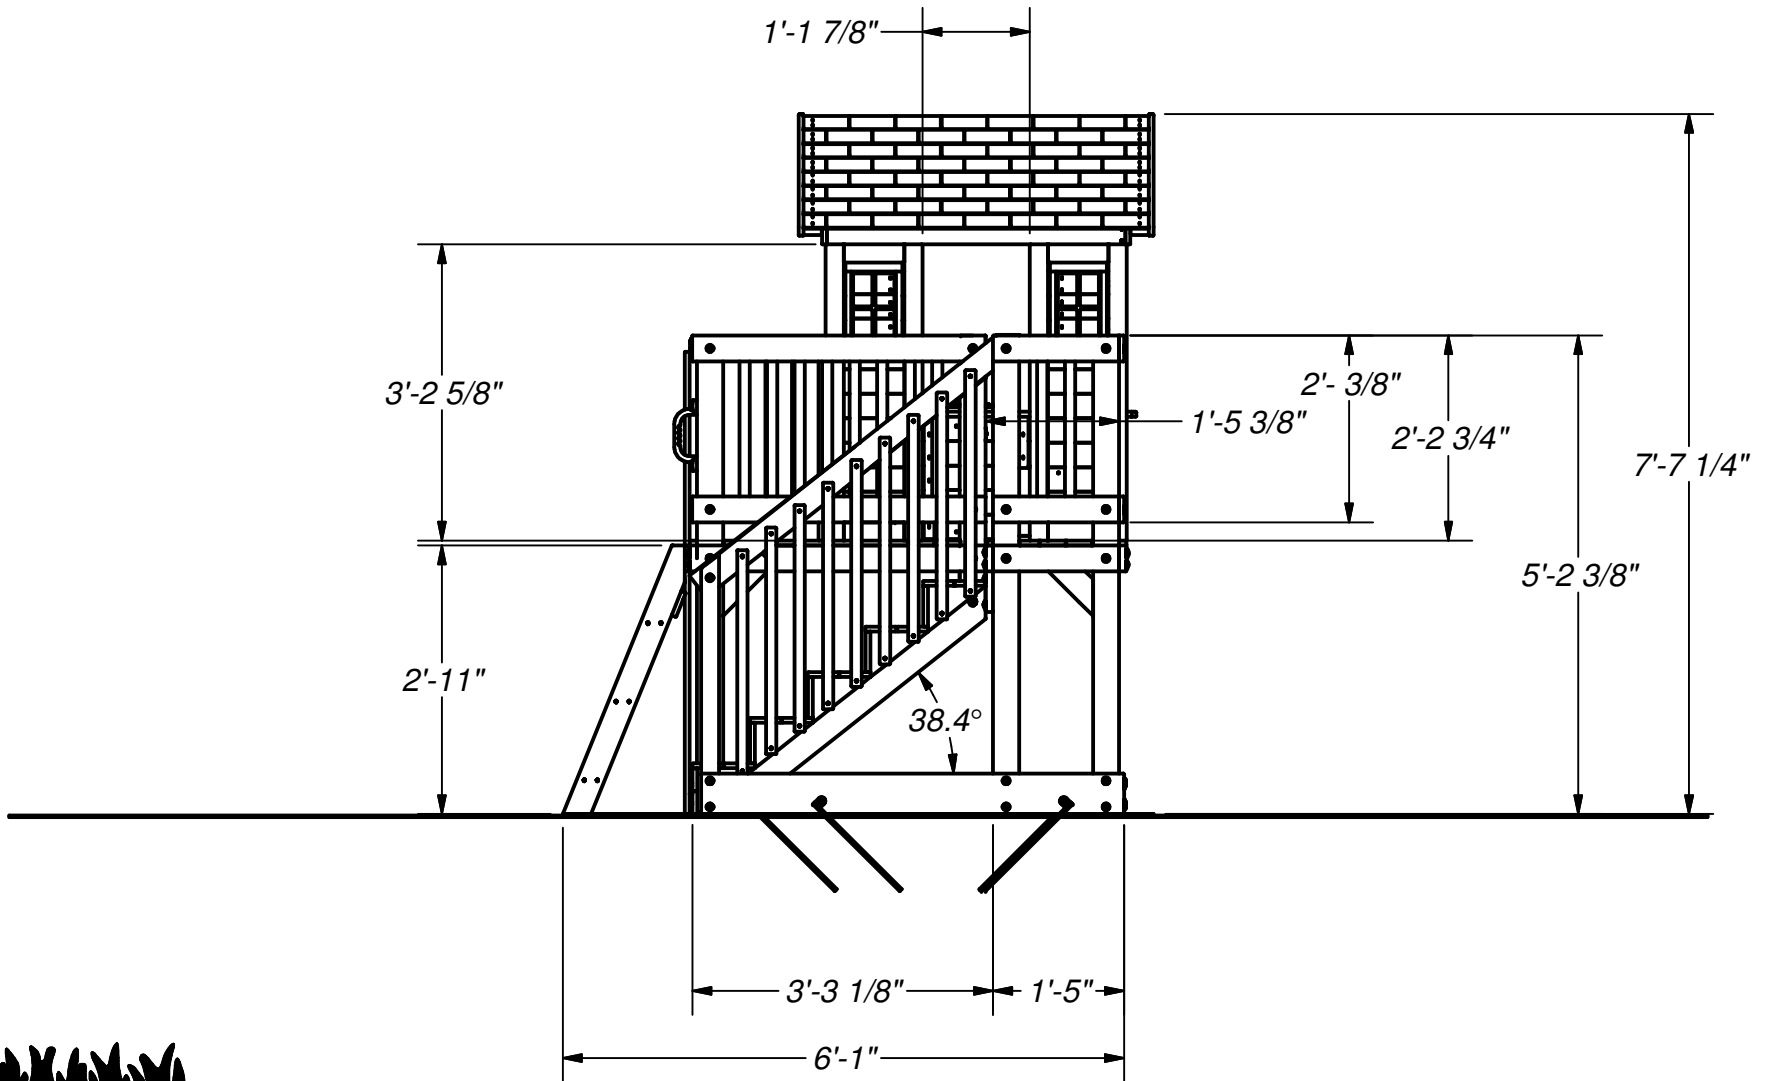

DRAWN BY BRS		DESCRIPTION	
DATE 10/9/2015	PART NUMBER 1605336 SCENIC HEIGHTS MASTER	REV	

DRAWN BY BRS	DESCRIPTION	
DATE 10/9/2015	PART NUMBER 1605336 SCENIC HEIGHTS MASTER	REV

DRAWN BY BRS	DESCRIPTION	
DATE 10/9/2015	PART NUMBER 1605336 SCENIC HEIGHTS MASTER	REV

PH Inside Dimensions:
 37" x 37" x 55"

DRAWN BY BRS		DESCRIPTION	
DATE 10/9/2015	PART NUMBER 1605336 SCENIC HEIGHTS MASTER	REV	