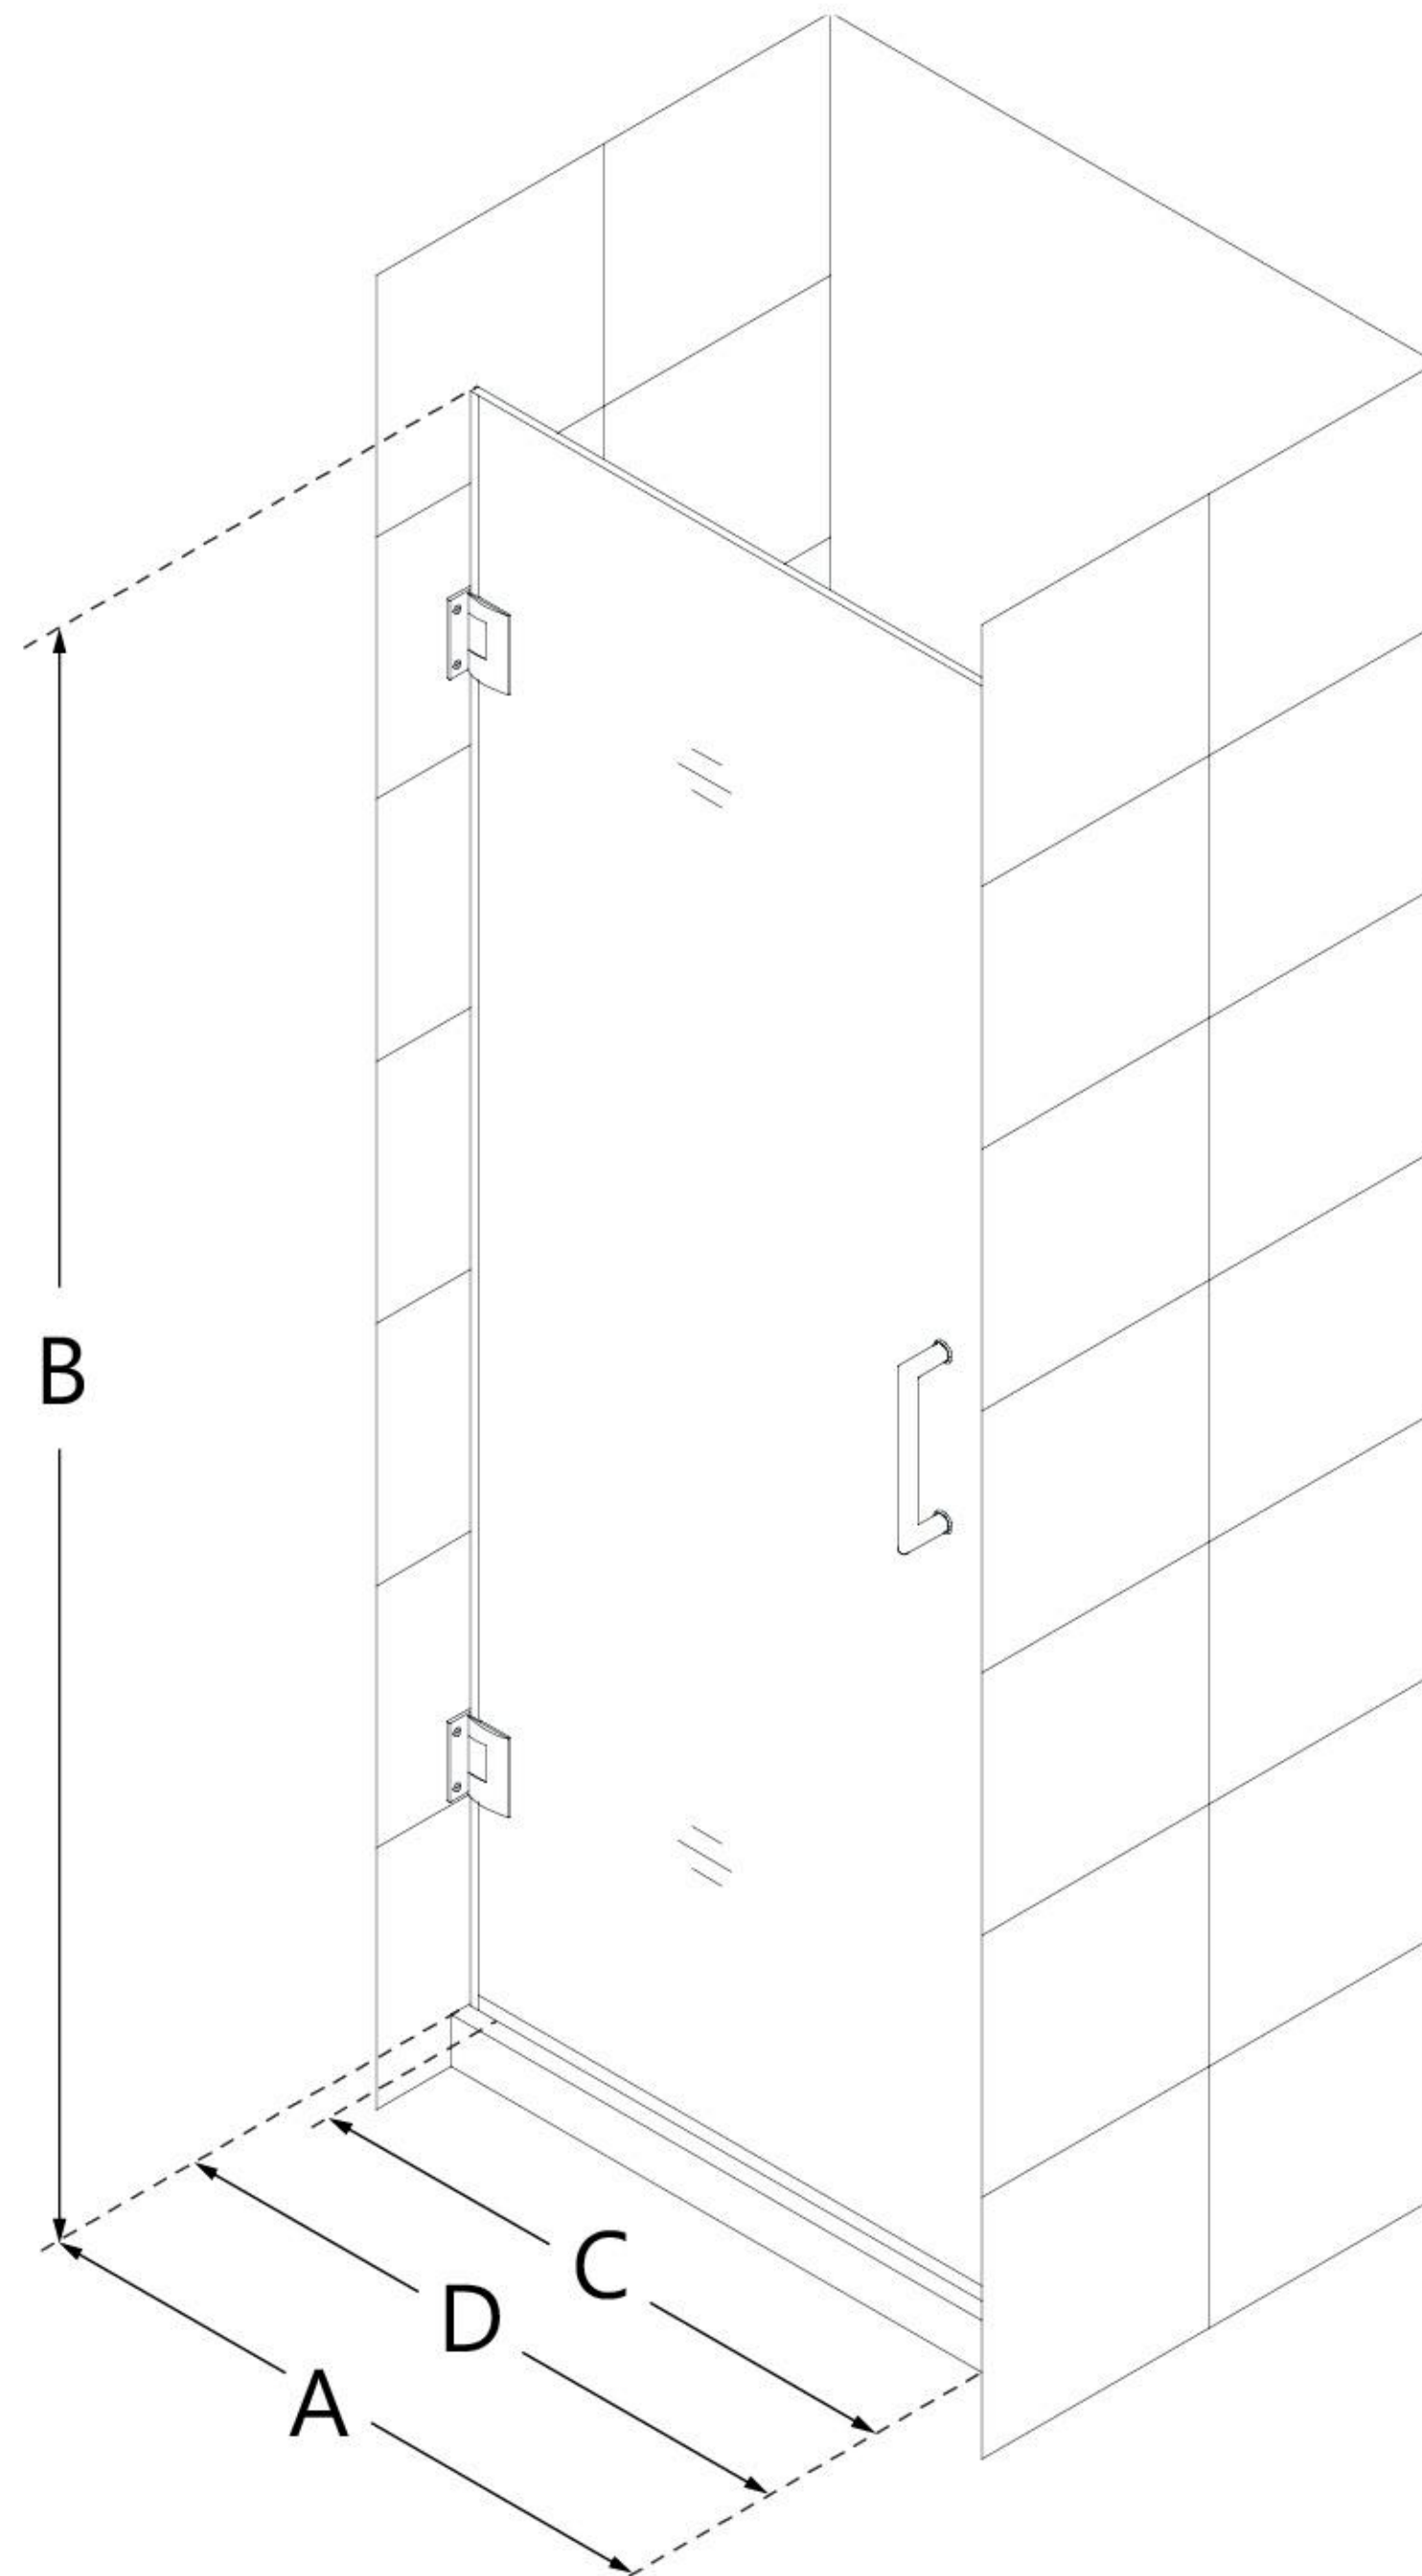

MODEL INFORMATION

SHDR-2023722

UNIDOOR-LS

DreamLine Unidoor-LS 23 in. W x
72 in. H Frameless Hinged Shower
Door

SWING DOOR

CONFIGURATION DIMENSIONS:

A: 23 in.

MODEL WIDTH

B: 72 in.

MODEL HEIGHT

C: 22 in.

ACCESS WIDTH

D: 23 in.

DOOR WIDTH

7/8 in.

MINIMUM THRESHOLD REQUIRED

No

DRILLING REQUIRED

DreamLine reserves the right to update or modify the hardware or materials pictured without prior notice for the purpose of product improvement and customer satisfaction.