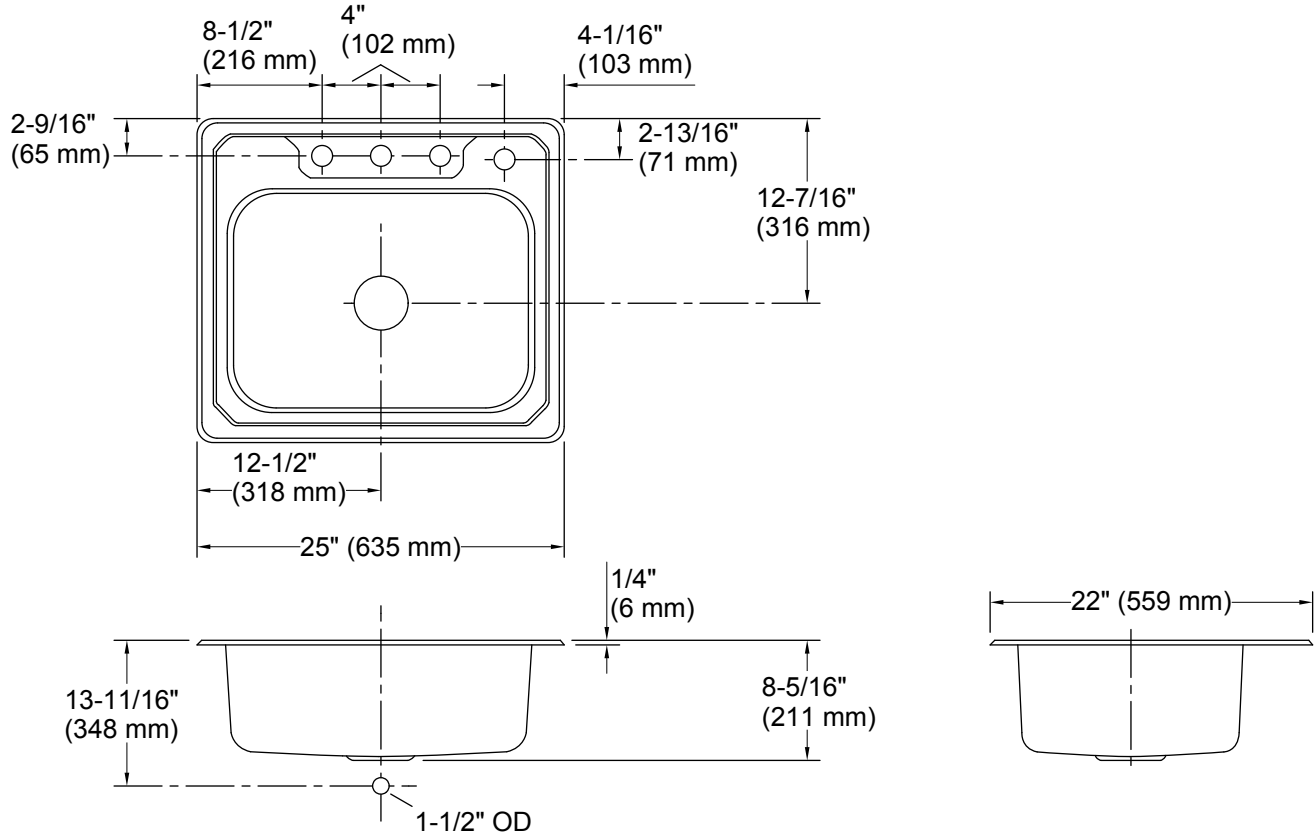

#### Components

Product includes:

1150001 Installation Clips

#### STERLING® Warranty - Stainless Steel Sinks

See website for detailed warranty information.

**Technical Information**

All product dimensions are nominal.

- Bowl configuration: Single
- Installation: Top-mount
- Cutout: Top-mount, 24-1/2" x 21-1/2" (622 mm x 546 mm) with 1/2" (13 mm) radius corners
- Bowl area (Only)
  - Length: 21" (533 mm)
  - Width: 15-1/4" (387 mm)
  - Bowl depth: 8" (203 mm)
  - Water depth: 8" (203 mm)
- Number of deck holes: 4
- Faucet hole(s): 1-7/16" (37 mm)
- Drain hole: 3-5/8" (92 mm)