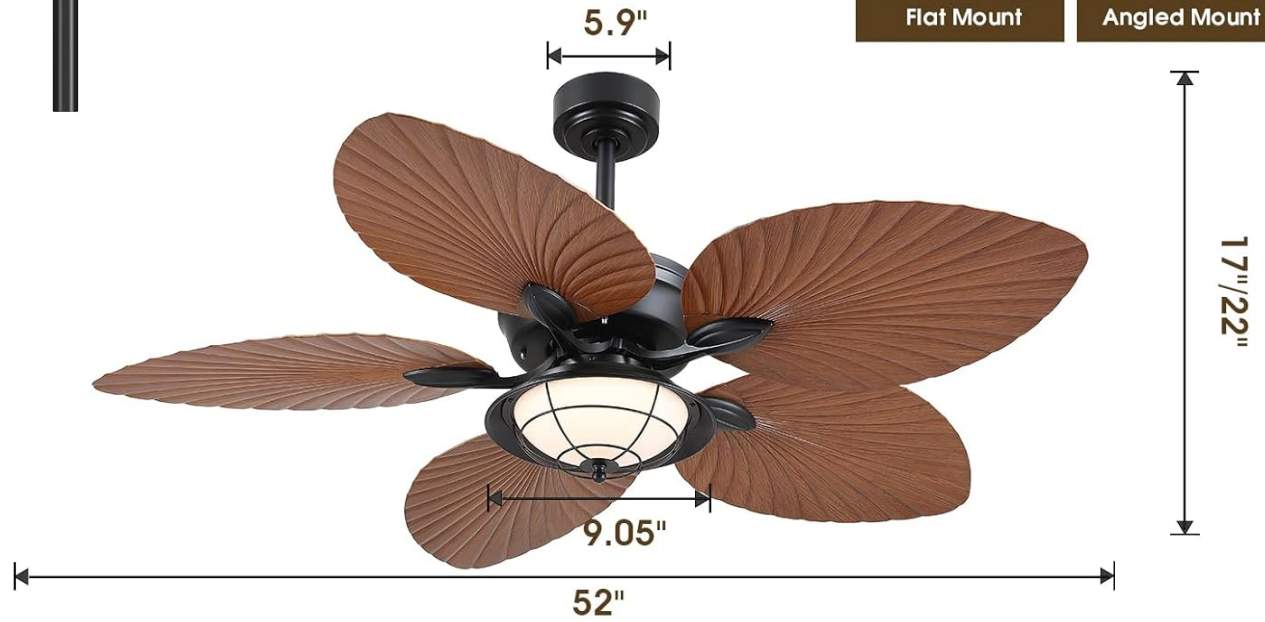

5" 10"

Ideal for room
256~387sq.ft

Leaf-shaped fan blades Leaf-shaped blade fork