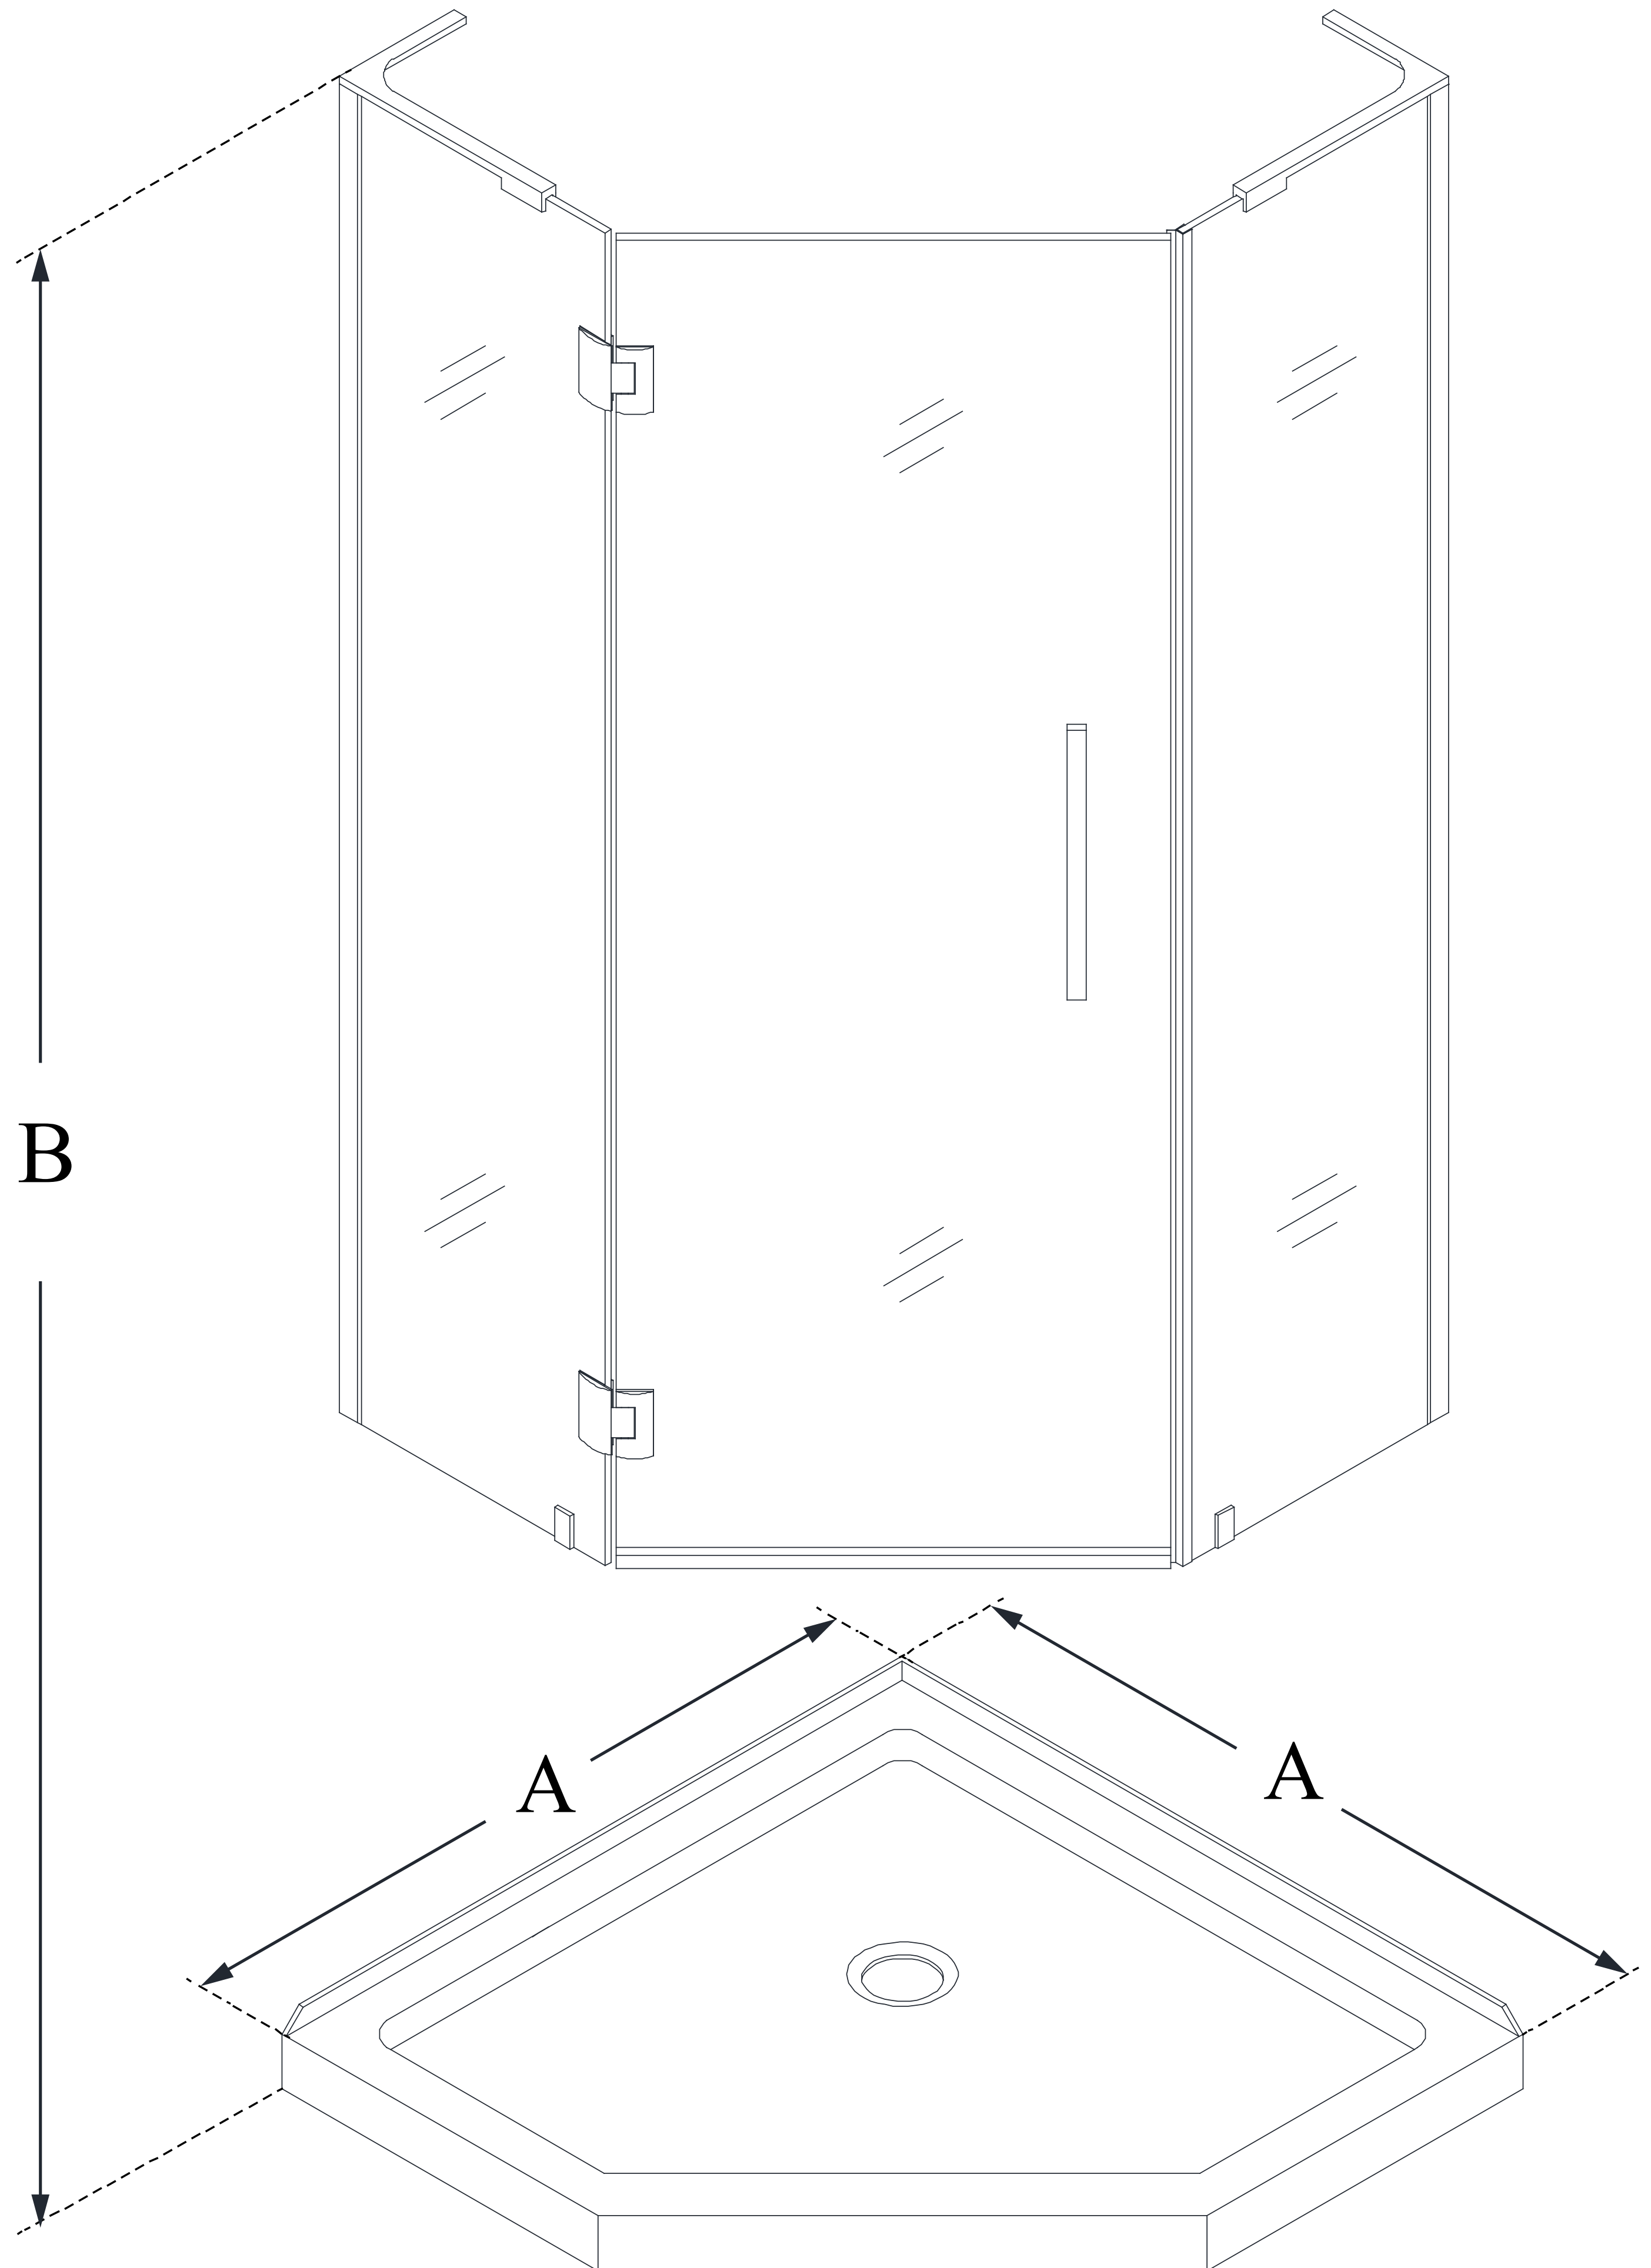

DL-6063

PRISM PLUS

DreamLine Prism Plus 42 in. x 42 in. x 74 3/4 in. Frameless Hinged Shower Enclosure and SlimLine Shower Base Kit

KIT CONTENTS:

- SHOWER ENCLOSURE
- SHOWER BASE

CONFIGURATION DIMENSIONS:

A: 42 in.
KIT WIDTH

B: 74 3/4 in.
KIT HEIGHT

G: 42 in.
KIT DEPTH

AVAILABLE DRAIN LOCATIONS:
- CORNER

For precise drain location, please refer to the included base technical drawing

DreamLine reserves the right to update or modify the hardware or materials pictured without prior notice for the purpose of product improvement and customer satisfaction.