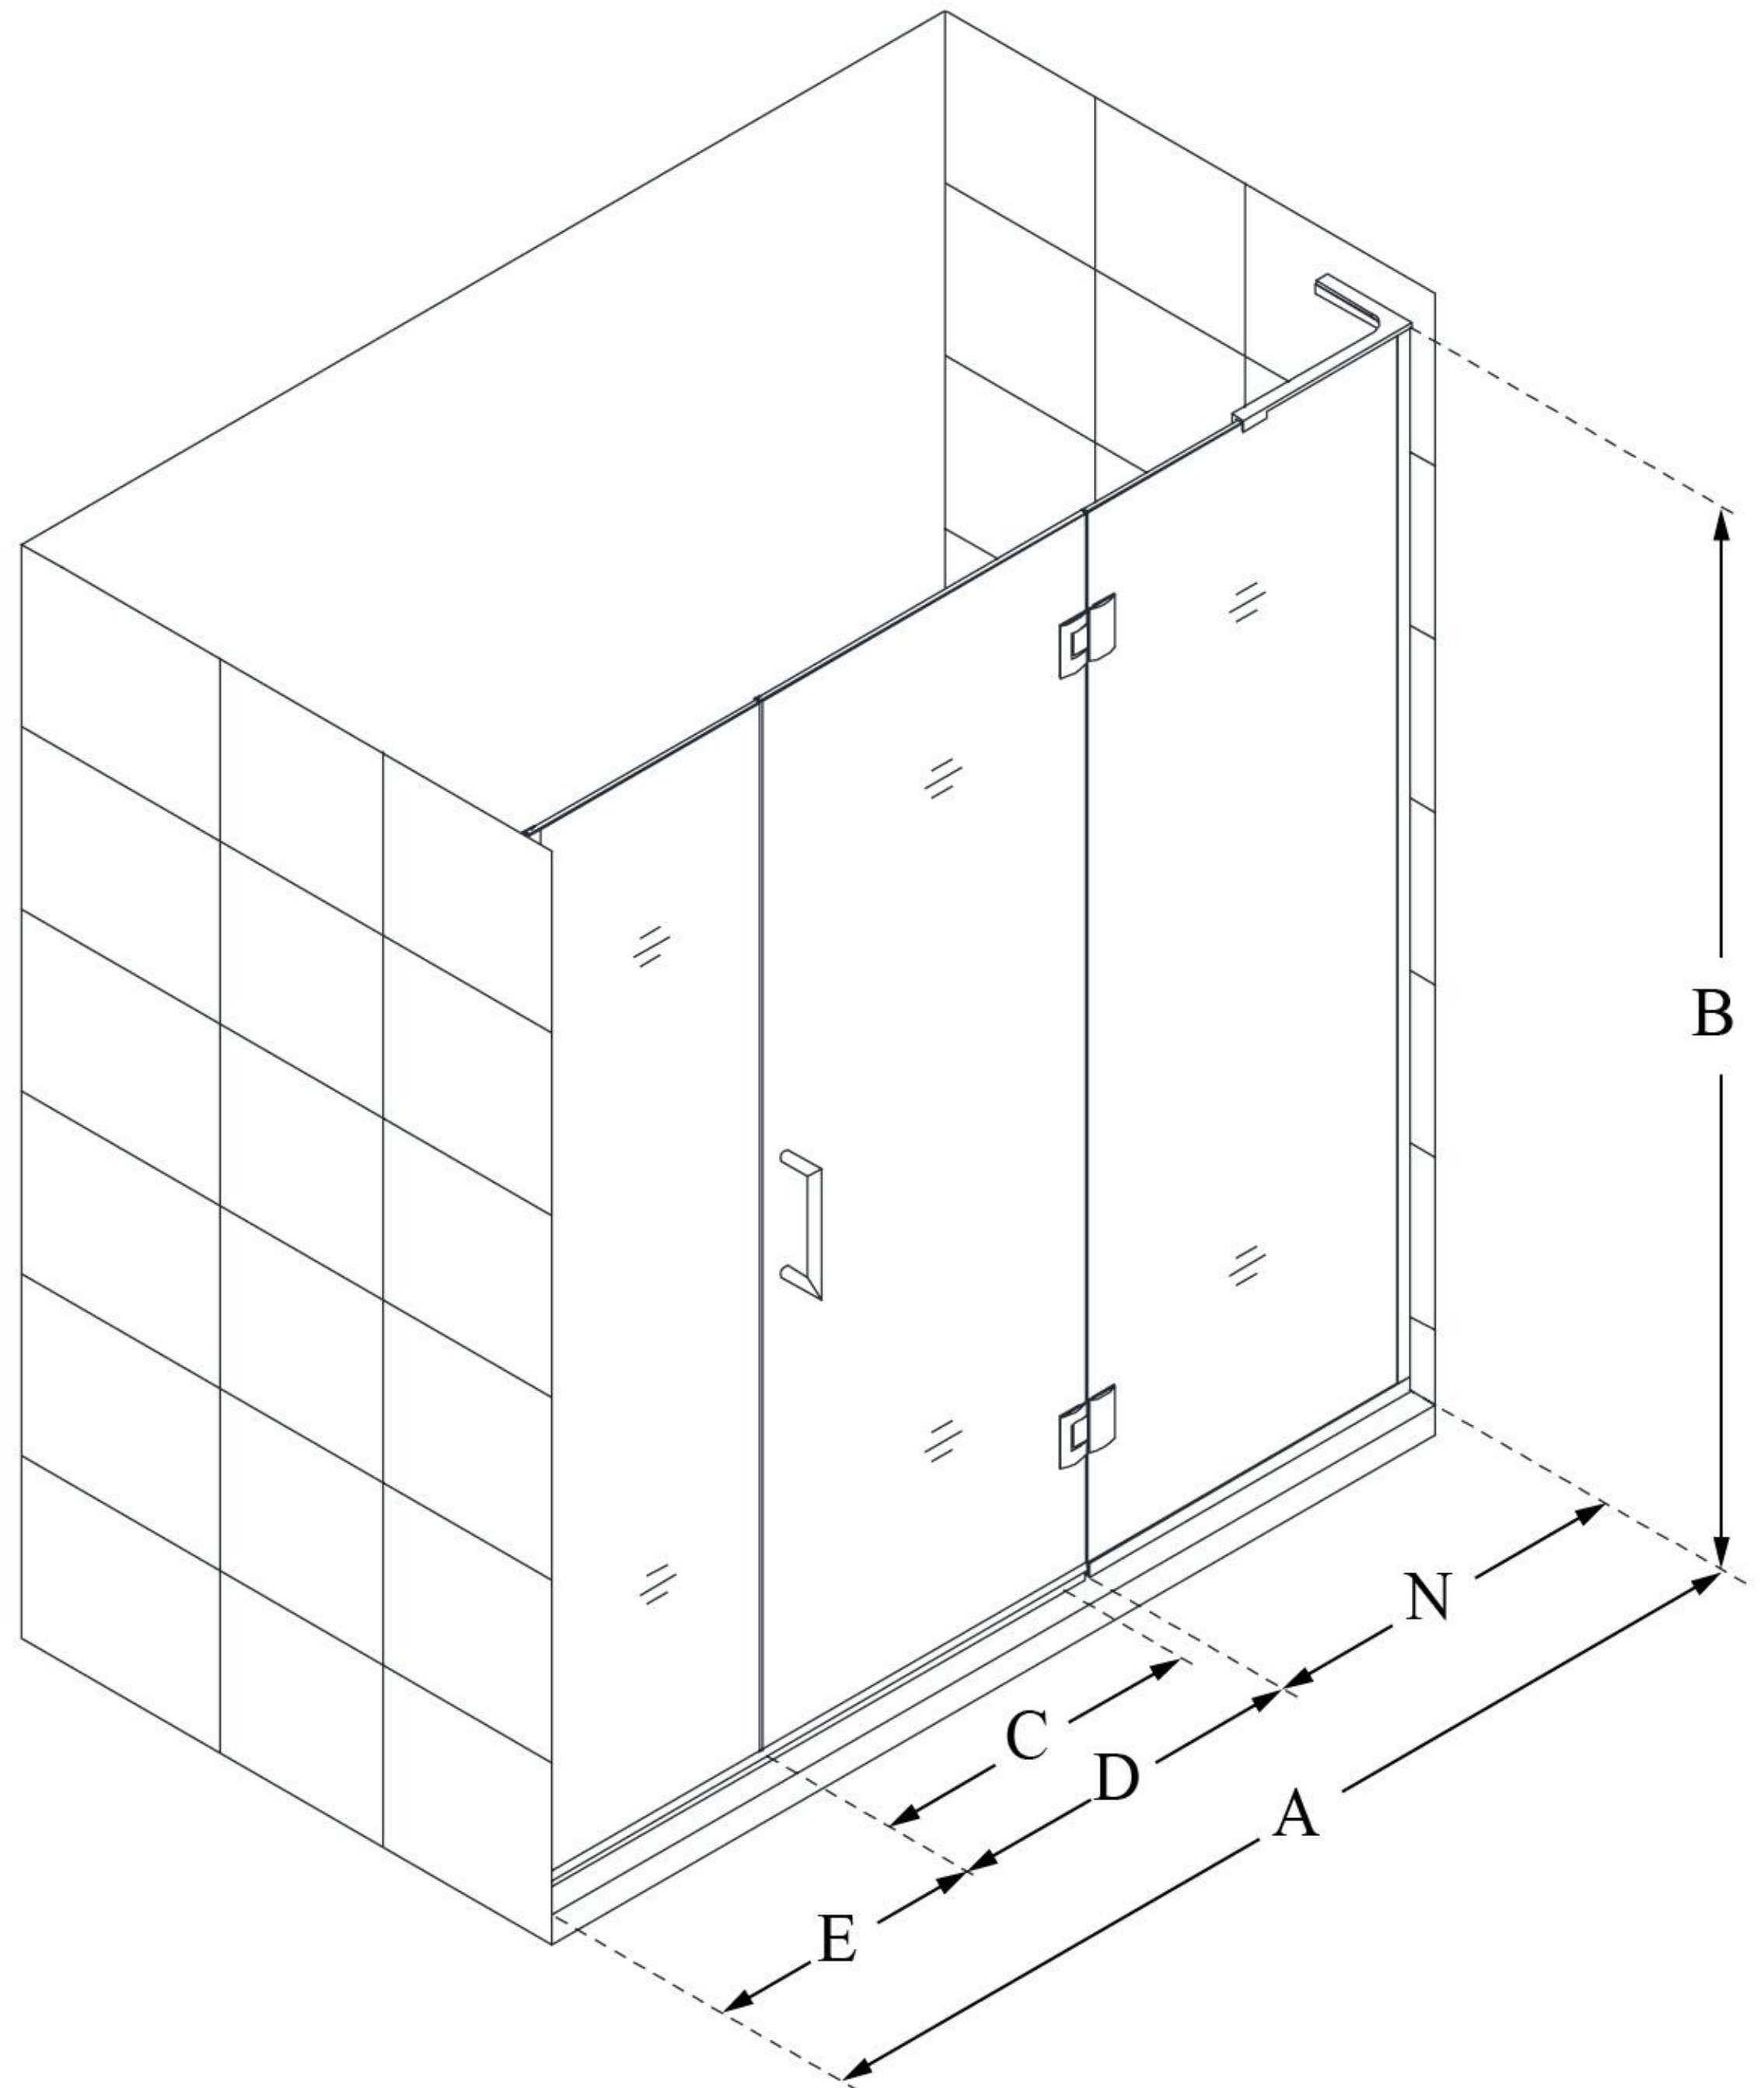

MODEL INFORMATION

D3261472

UNIDOOR-X

DreamLine Unidoor-X 64-64 1/2 in. W x 72 in. H Frameless Hinged Shower Door, Clear Glass

SWING DOOR

CONFIGURATION DIMENSIONS:

A: 64 - 64 1/2 in.

MODEL WIDTH

B: 72 in.

MODEL HEIGHT

C: 25 in.

ACCESS WIDTH

D: 26 in.

DOOR WIDTH

E: 14 in.

INLINE PANEL WIDTH

N: 24 in.

HINGE PANEL WIDTH

DreamLine reserves the right to update or modify the hardware or materials pictured without prior notice for the purpose of product improvement and customer satisfaction.