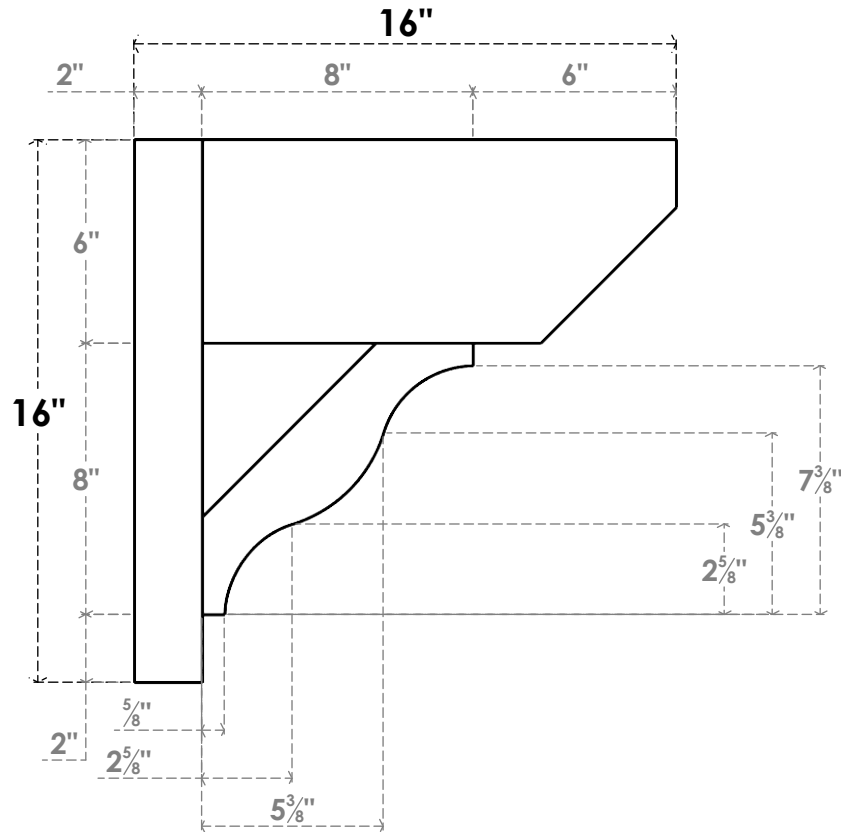

ITEM NUMBER: OUTUROC060X080X16000X16000X060X020X060FST24RCPR

6"W TOP X 8"W BACK X 16"D X 16"H X 6"T TOP X 2"T BACK TIMBERTHANE ROUGH CEDAR FUNSTON FAUX WOOD OPEN OUTLOOKER, SLAT TOP AND BLOCK BACK, 6"W CLOSED BRACE, PRIMED TAN

SIDE PROFILE

FRONT PROFILE

ISOMETRIC

GENERATED DATE : 07/06/2023

EKENA MILLWORK
2300 WEST MAIN ST.
CLARKSVILLE, TX 75426
TOLL FREE: 866-607-0453
WWW.EKENAMILLWORK.COM

NOTES

1. INSTALLATION TO BE COMPLETED IN ACCORDANCE WITH MANUFACTURER'S SPECIFICATIONS.
2. DRAWING MAY NOT BE TO SCALE
3. THIS DRAWING IS INTENDED FOR DESIGN AND PLANNING PURPOSES ONLY.
4. ALL INFORMATION CONTAINED HEREIN WAS CURRENT AT THE TIME OF DEVELOPMENT BUT MUST BE REVIEWED AND APPROVED BY THE PRODUCT MANUFACTURER TO BE CONSIDERED ACCURATE.
5. TIMBERTHANE ARCHITECTURAL PRODUCTS ARE MADE FROM HIGH DENSITY URETHANE AND COME FACTORY PRIMED