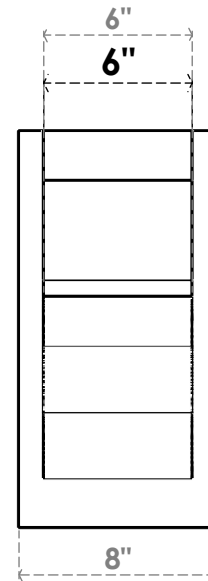

ITEM NUMBER: OUTUROC060X080X16000X16000X060X020X060FST24RCPR

6"W TOP X 8"W BACK X 16"D X 16"H X 6"T TOP X 2"T BACK TIMBERTHANE ROUGH CEDAR FUNSTON FAUX WOOD OPEN OUTLOOKER, SLAT TOP AND BLOCK BACK, 6"W CLOSED BRACE, PRIMED TAN

SIDE PROFILE

FRONT PROFILE

ISOMETRIC

GENERATED DATE : 07/06/2023

EKENA MILLWORK
2300 WEST MAIN ST.
CLARKSVILLE, TX 75426
TOLL FREE: 866-607-0453
WWW.EKENAMILLWORK.COM

NOTES

1. INSTALLATION TO BE COMPLETED IN ACCORDANCE WITH MANUFACTURER'S SPECIFICATIONS.
2. DRAWING MAY NOT BE TO SCALE
3. THIS DRAWING IS INTENDED FOR DESIGN AND PLANNING PURPOSES ONLY.
4. ALL INFORMATION CONTAINED HEREIN WAS CURRENT AT THE TIME OF DEVELOPMENT BUT MUST BE REVIEWED AND APPROVED BY THE PRODUCT MANUFACTURER TO BE CONSIDERED ACCURATE.
5. TIMBERTHANE ARCHITECTURAL PRODUCTS ARE MADE FROM HIGH DENSITY URETHANE AND COME FACTORY PRIMED