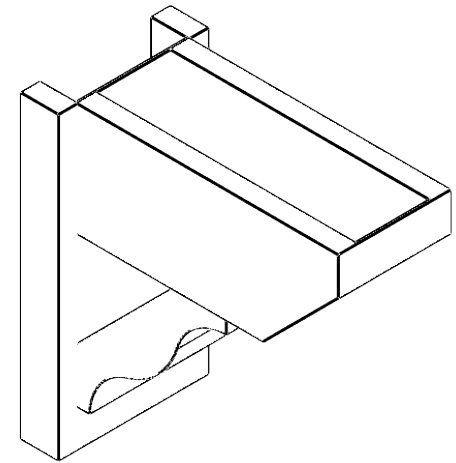

ITEM NUMBER: OUTUROC060X080X16000X16000X060X020X060FST24RCPR

6"W TOP X 8"W BACK X 16"D X 16"H X 6"T TOP X 2"T BACK TIMBERTHANE ROUGH CEDAR FUNSTON FAUX WOOD OPEN OUTLOOKER, SLAT TOP AND BLOCK BACK, 6"W CLOSED BRACE, PRIMED TAN

SIDE PROFILE

FRONT PROFILE

ISOMETRIC

GENERATED DATE : 07/06/2023

EKENA MILLWORK
2300 WEST MAIN ST.
CLARKSVILLE, TX 75426
TOLL FREE: 866-607-0453
WWW.EKENAMILLWORK.COM

NOTES

1. INSTALLATION TO BE COMPLETED IN ACCORDANCE WITH MANUFACTURER'S SPECIFICATIONS.
2. DRAWING MAY NOT BE TO SCALE
3. THIS DRAWING IS INTENDED FOR DESIGN AND PLANNING PURPOSES ONLY.
4. ALL INFORMATION CONTAINED HEREIN WAS CURRENT AT THE TIME OF DEVELOPMENT BUT MUST BE REVIEWED AND APPROVED BY THE PRODUCT MANUFACTURER TO BE CONSIDERED ACCURATE.
5. TIMBERTHANE ARCHITECTURAL PRODUCTS ARE MADE FROM HIGH DENSITY URETHANE AND COME FACTORY PRIMED