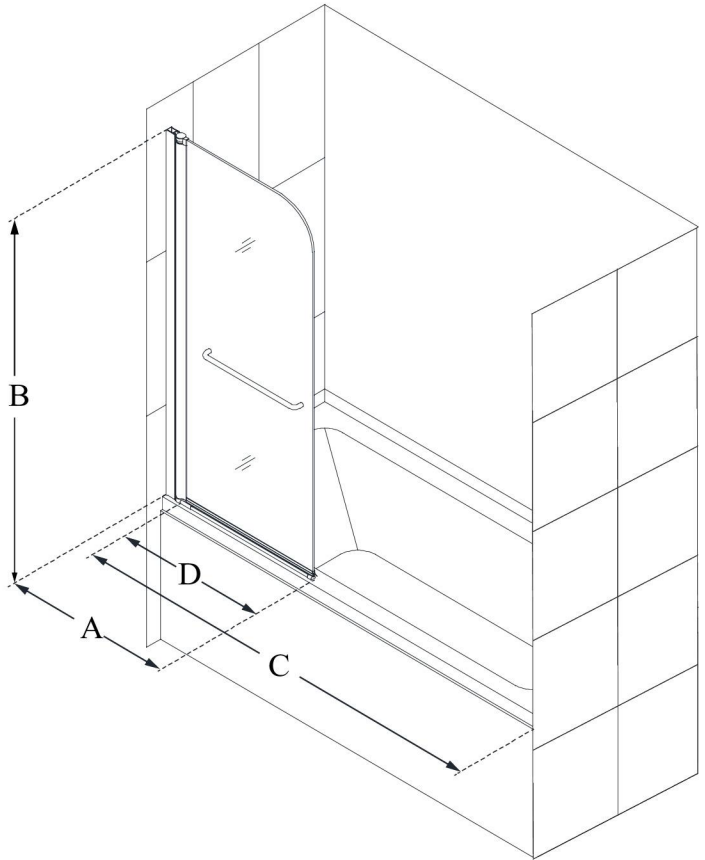

MODEL INFORMATION

SHDR-3734580

AQUA SWING

DreamLine Aqua Swing 34 in. W x
58 in. H Frameless Tub Door

SWING DOOR

CONFIGURATION DIMENSIONS:

A: 34 in.

MODEL WIDTH

B: 58 in.

MODEL HEIGHT

C: 57 in. (in a 60 in. opening)

ACCESS WIDTH

D: 31 in.

DOOR WIDTH

DreamLine reserves the right to update or modify the hardware or materials pictured without prior notice for the purpose of product improvement and customer satisfaction.