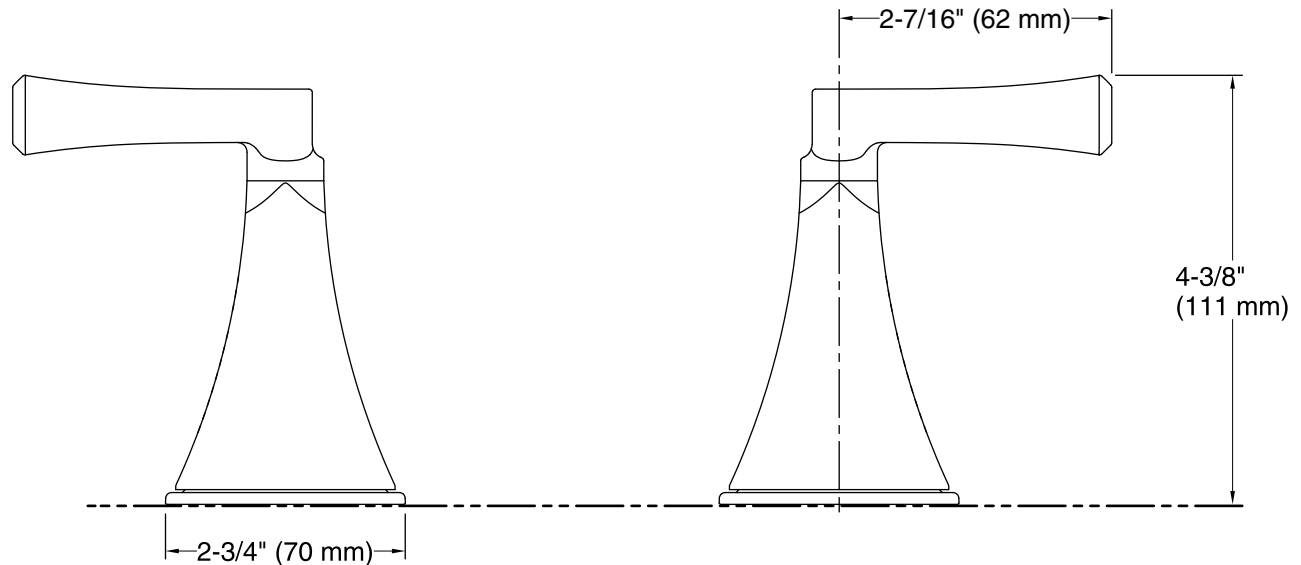

Technical Information

All product dimensions are nominal.

Notes

Install this product according to the installation guide.