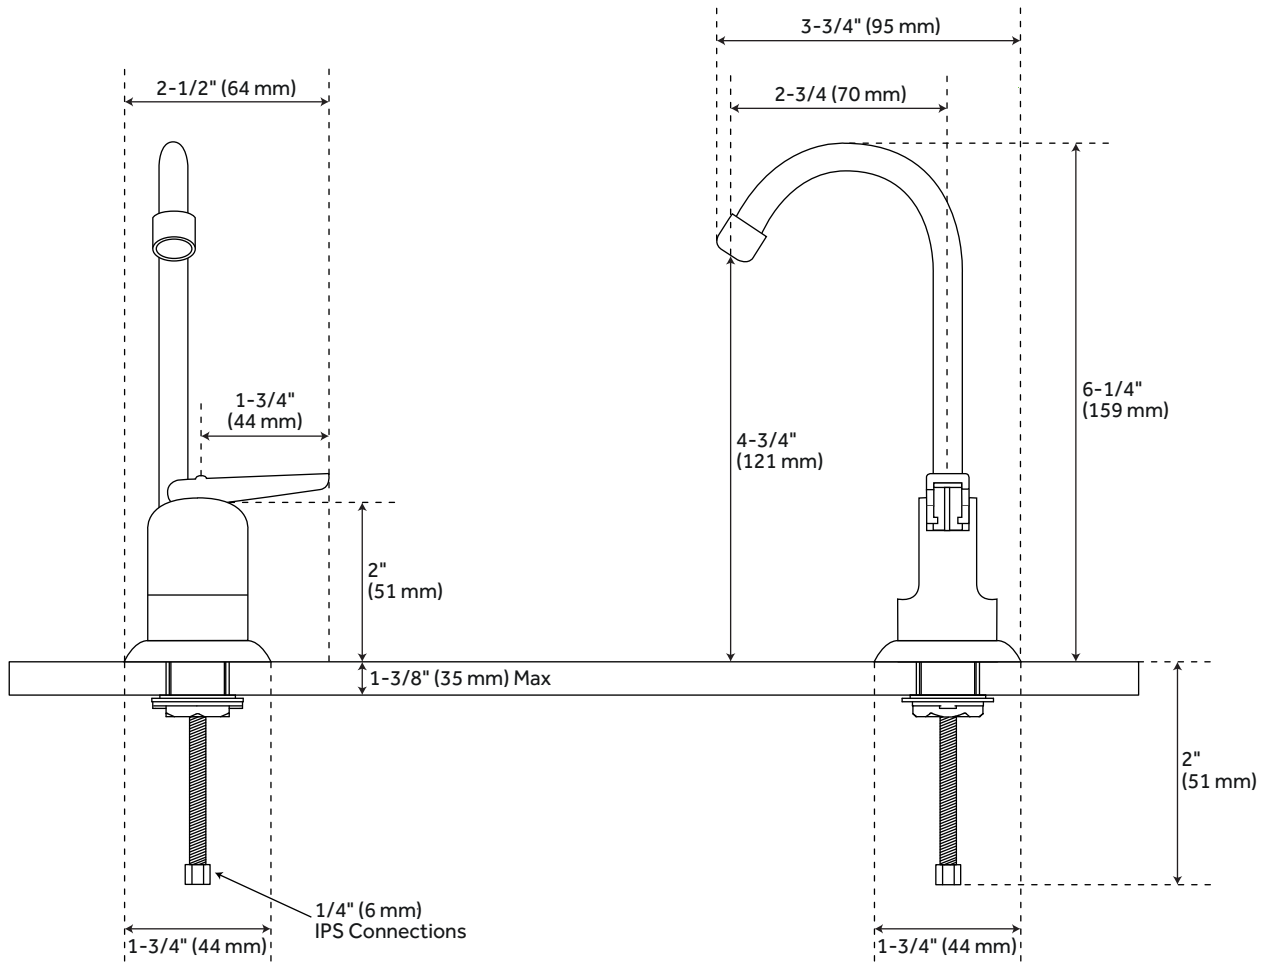

MICAH

WATER DISPENSER

SKU: 908918

FEATURES

Installation Type: Single-Hole
Faucet Holes: 1
Material: Brass
Faucet Centers: Single-Hole
Handle Type: Lever
Faucet Material: Brass
Drain Included: No

CONTENTS

WATER DISPENSER PAGE 2

REVISED 08/06/2020

MICAH

WATER DISPENSER

SKU: 908918

FEATURES

Max. Countertop Thickness: 1-3/8"
Length: 2-1/2"
Width: 3-3/4"
Height: 6-1/4"
Height To Spout: 4-3/4"
Spout Reach: 2-3/4"
Base Plate Diameter: 1-3/4"
Handle Length: 1-3/4"
Height to Bottom of Handle: 2"
IPS: 1/4"

CODES/STANDARDS

cUPC
ASME A112.18.1/CSA B125.1
NSF/ANSI 61
NSF/ANSI 372

PRODUCT IMAGE

All dimensions and specifications are nominal and may vary. Use actual products for accuracy in critical situations.

PAGE 2
Code: SH111