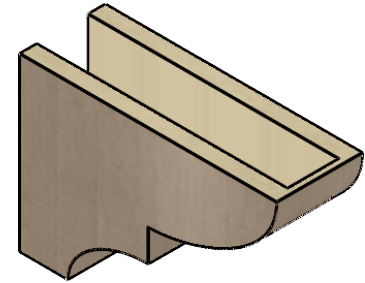

ITEM NUMBER: CORU05X15X10RIDRCPR

5"W X 15"D X 10"H SERIES 3 CLASSIC RIDGEWOOD ROUGH CEDAR
TIMBERTHANE FAUX WOOD CORBEL, PRIMED

SIDE PROFILE

FRONT PROFILE

ISOMETRIC

EKENA MILLWORK
2300 WEST MAIN ST.
CLARKSVILLE, TX 75426
TOLL FREE: 866-607-0453
WWW.EKENAMILLWORK.COM