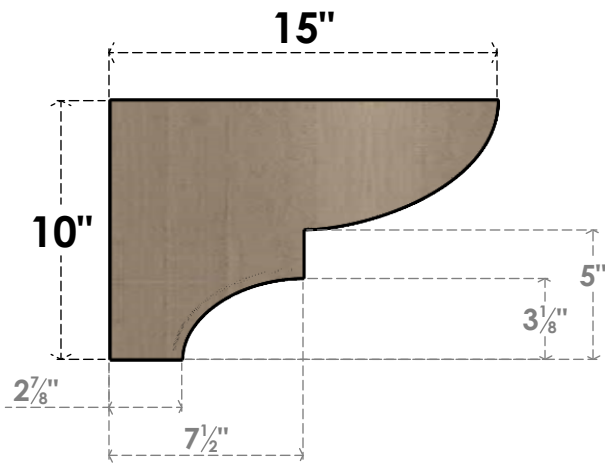

ITEM NUMBER: CORU05X15X10RIDRCPR

5"W X 15"D X 10"H SERIES 3 CLASSIC RIDGEWOOD ROUGH CEDAR
TIMBERTHANE FAUX WOOD CORBEL, PRIMED

SIDE PROFILE

FRONT PROFILE

ISOMETRIC

EKENA MILLWORK
2300 WEST MAIN ST.
CLARKSVILLE, TX 75426
TOLL FREE: 866-607-0453
WWW.EKENAMILLWORK.COM

NOTES

1. INSTALLATION TO BE COMPLETED IN ACCORDANCE WITH MANUFACTURER'S SPECIFICATIONS.
2. DRAWING MAY NOT BE TO SCALE
3. THIS DRAWING IS INTENDED FOR DESIGN AND PLANNING PURPOSES ONLY.
4. ALL INFORMATION CONTAINED HEREIN WAS CURRENT AT THE TIME OF DEVELOPMENT BUT MUST BE REVIEWED AND APPROVED BY THE PRODUCT MANUFACTURER TO BE CONSIDERED ACCURATE.
5. TIMBERTHANE ARCHITECTURAL PRODUCTS ARE MADE FROM HIGH DENSITY URETHANE AND COME FACTORY PRIMED