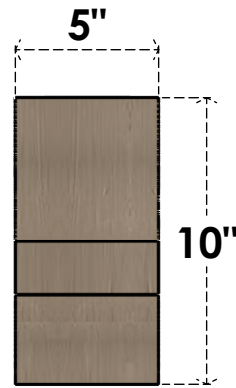

ITEM NUMBER: CORU05X15X10RIDRCPR

5"W X 15"D X 10"H SERIES 3 CLASSIC RIDGEWOOD ROUGH CEDAR
TIMBERTHANE FAUX WOOD CORBEL, PRIMED

SIDE PROFILE

FRONT PROFILE

ISOMETRIC

EKENA MILLWORK
2300 WEST MAIN ST.
CLARKSVILLE, TX 75426
TOLL FREE: 866-607-0453
WWW.EKENAMILLWORK.COM