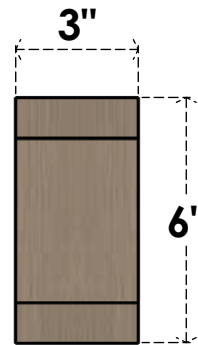

ITEM NUMBER: CORU03X18X06BURRCPR

3"W X 18"D X 6"H SERIES 3 THIN BURLINGTON ROUGH CEDAR TIMBERTHANE
FAUX WOOD CORBEL, PRIMED

SIDE PROFILE

FRONT PROFILE

ISOMETRIC

EKENA MILLWORK
2300 WEST MAIN ST.
CLARKSVILLE, TX 75426
TOLL FREE: 866-607-0453
WWW.EKENAMILLWORK.COM