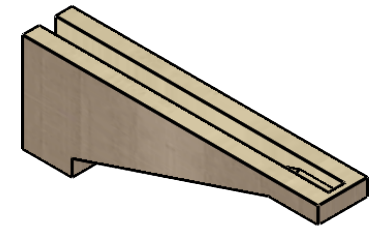

ITEM NUMBER: CORU03X18X06BURRCPR

3"W X 18"D X 6"H SERIES 3 THIN BURLINGTON ROUGH CEDAR TIMBERTHANE
FAUX WOOD CORBEL, PRIMED

SIDE PROFILE

FRONT PROFILE

ISOMETRIC

EKENA MILLWORK
2300 WEST MAIN ST.
CLARKSVILLE, TX 75426
TOLL FREE: 866-607-0453
WWW.EKENAMILLWORK.COM