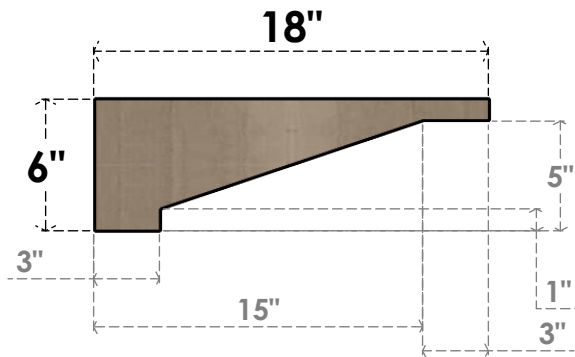

ITEM NUMBER: CORU03X18X06BURRCPR

3"W X 18"D X 6"H SERIES 3 THIN BURLINGTON ROUGH CEDAR TIMBERTHANE
FAUX WOOD CORBEL, PRIMED

SIDE PROFILE

FRONT PROFILE

ISOMETRIC

EKENA MILLWORK
2300 WEST MAIN ST.
CLARKSVILLE, TX 75426
TOLL FREE: 866-607-0453
WWW.EKENAMILLWORK.COM

NOTES

1. INSTALLATION TO BE COMPLETED IN ACCORDANCE WITH MANUFACTURER'S SPECIFICATIONS.
2. DRAWING IS NOT BE TO SCALE
3. THIS DRAWING IS INTENDED FOR DESIGN AND PLANNING PURPOSES ONLY.
4. ALL INFORMATION CONTAINED HEREIN WAS CURRENT AT THE TIME OF DEVELOPMENT BUT MUST BE REVIEWED AND APPROVED BY THE PRODUCT MANUFACTURER TO BE CONSIDERED ACCURATE.
5. TIMBERTHANE ARCHITECTURAL PRODUCTS ARE MADE FROM HIGH DENSITY URETHANE AND COME FACTORY PRIMED