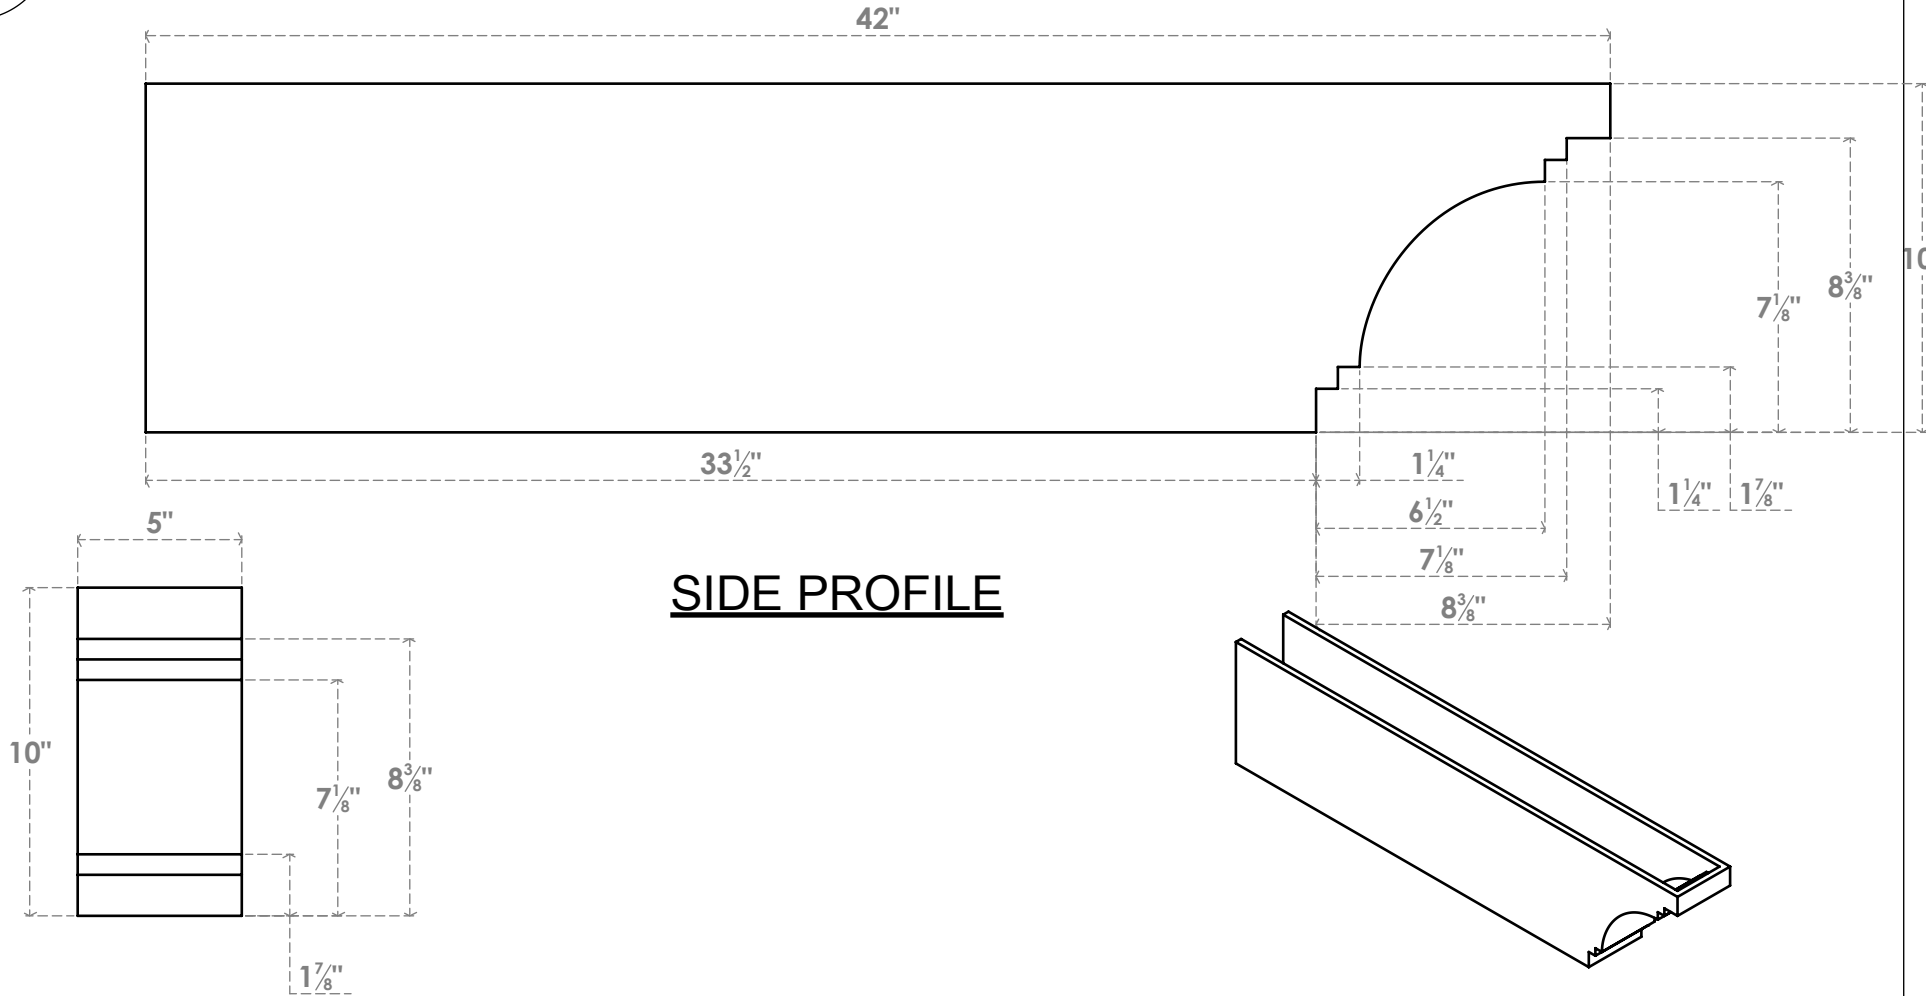

RFTP05X10X42PEC

5"W X 10"H X 42"L PESCADERO ARCHITECTURAL GRADE PVC RAFTER TAIL

SIDE PROFILE

FRONT PROFILE

ISOMETRIC

EKENA MILLWORK
 2300 WEST MAIN ST.
 CLARKSVILLE, TX 75426
 TOLL FREE: 866-607-0453
 WWW.EKENAMILLWORK.COM

NOTES

1. INSTALLATION TO BE COMPLETED IN ACCORDANCE WITH MANUFACTURER'S SPECIFICATIONS.
2. DRAWING MAY NOT BE TO SCALE
3. THIS DRAWING IS INTENDED FOR DESIGN AND PLANNING PURPOSES ONLY.
4. ALL INFORMATION CONTAINED HEREIN WAS CURRENT AT THE TIME OF DEVELOPMENT BUT MUST BE REVIEWED AND APPROVED BY THE PRODUCT MANUFACTURER TO BE CONSIDERED ACCURATE.
5. ARCHITECTURAL GRADE PVC PRODUCTS ARE MADE FROM EXPANDED CELLULAR PVC AND COME NATURALLY WHITE BUT MAY BE PAINTED