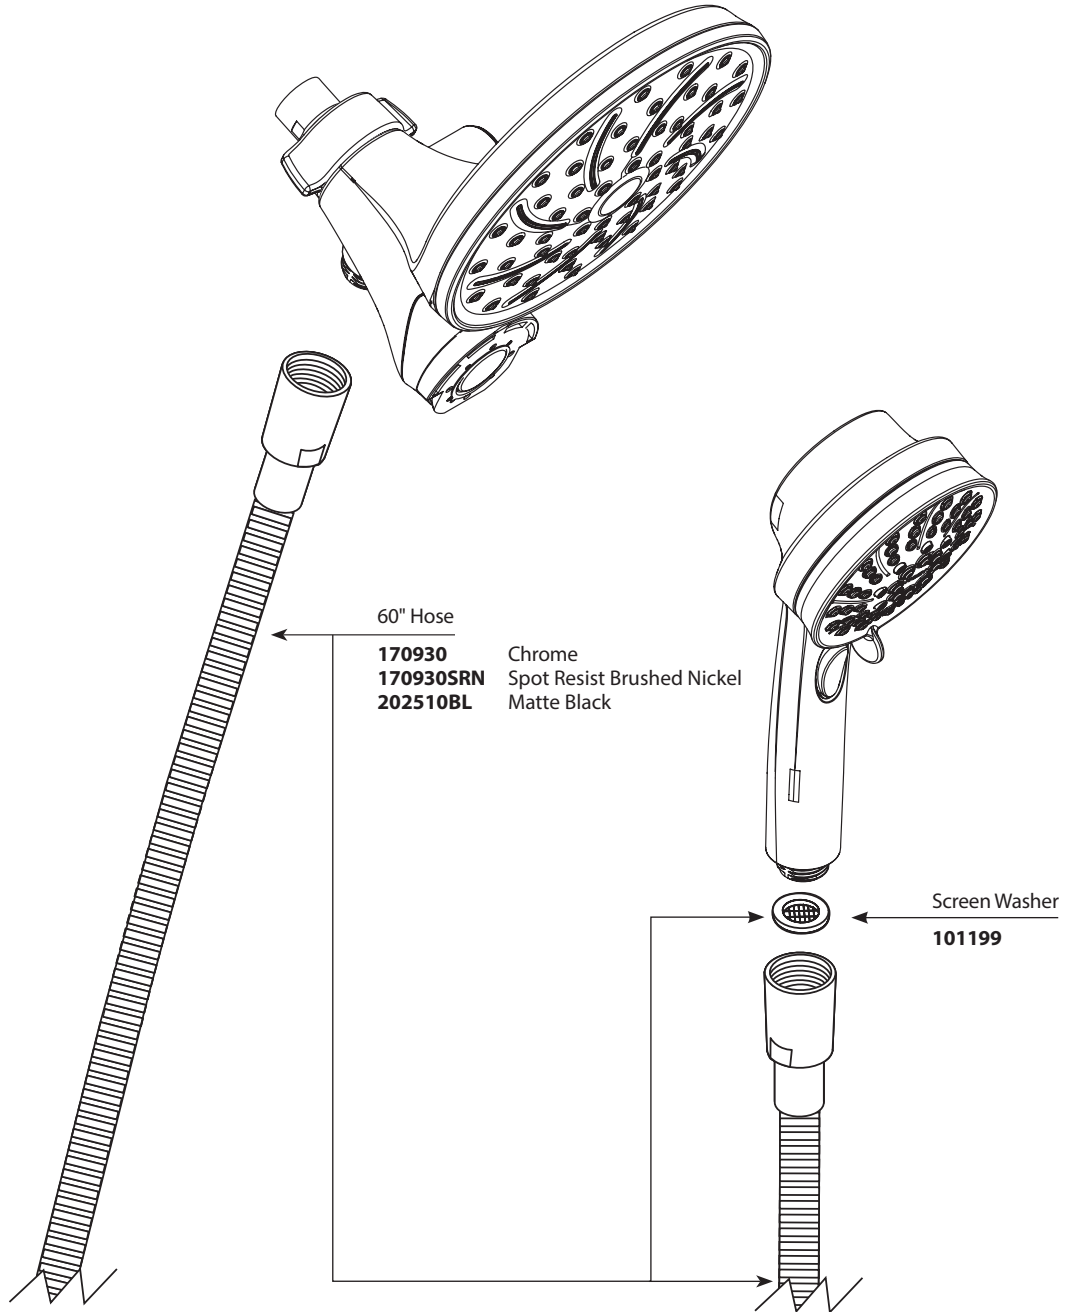

■ Order by Part Number

Illustrated Parts

Engage™		
Magnetix™ Rainshower Combo		
MODEL	TYPE	FINISH
26010	Wand	Chrome
26010SRN	Wand	Spot Resist Brushed Nickel
26010BL	Wand	Matte Black
26013	Wand	Chrome
26013SRN	Wand	Spot Resist Brushed Nickel
26013BL	Wand	Matte Black

60" Hose

170930 Chrome
170930SRN Spot Resist Brushed Nickel
202510BL Matte Black

Screen Washer

101199