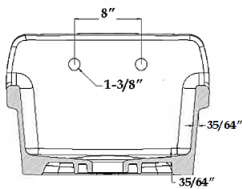

# Porcelain Wall-Mount Utility Sink

30" W x 19" D x 17-3/4" H

TOP VIEW

FRONT VIEW

SIDE VIEW

2-43/64"