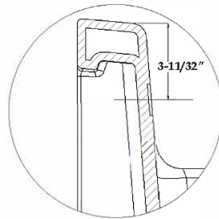

# Porcelain Wall-Mount Utility Sink

30" W x 19" D x 17-3/4" H

TOP VIEW

FRONT VIEW

SIDE VIEW

2-43/64"