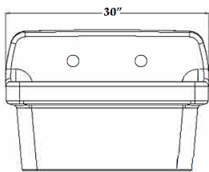

# Porcelain Wall-Mount Utility Sink

30" W x 19" D x 17-3/4" H

TOP VIEW

FRONT VIEW

SIDE VIEW

2-43/64"