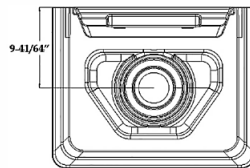

# Porcelain Wall-Mount Utility Sink

30" W x 19" D x 17-3/4" H

TOP VIEW

FRONT VIEW

SIDE VIEW

2-43/64"