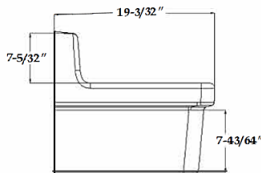

# Porcelain Wall-Mount Utility Sink

30" W x 19" D x 17-3/4" H

TOP VIEW

FRONT VIEW

SIDE VIEW

2-43/64"