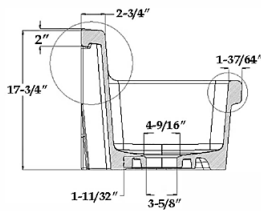

# Porcelain Wall-Mount Utility Sink

30" W x 19" D x 17-3/4" H

TOP VIEW

FRONT VIEW

SIDE VIEW

2-43/64"