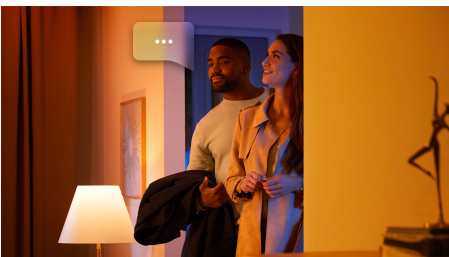

Easy smart lighting

- Control up to 10 lights with the Bluetooth app
- Control lights with your voice*
- Create a personalized experience with colorful smart light
- Set the right mood with warm to cool white light
- Get the perfect light recipes for your daily activities
- Unlock full suite of smart light features with Hue Bridge

Highlights

Control up to 10 lights with the Bluetooth app

Philips Hue with Bluetooth is the easiest way to get started with smart lighting. Set the mood instantly with Bluetooth-enabled light fixtures and the Hue Bluetooth app, which allows you to control up to 10 lights in a room.

Control lights with your voice*

Philips Hue works with Amazon Alexa and the Google Assistant when paired with a compatible Google Nest or Amazon Echo device. Simple voice commands allow you to control multiple lights in a room or just a single lamp.