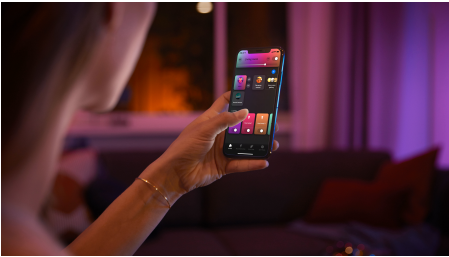

Easy smart lighting

Add color to your home with the 5/6-inch recessed retrofit downlight, which offers 16 million colors and warm-to-cool white light. Philips Hue downlights give a clean, minimalistic look that keep the focus on your interior design. They feature Bluetooth capability for instant light control in one room. Connect to a Hue Bridge to unlock the full suite of smart light features, including the ability to control more than 10 lights even - while away from home.

Easy smart lighting

- Control up to 10 lights with the Bluetooth app
- Control lights with your voice*
- Create a personalized experience with colorful smart light
- Set the right mood with warm to cool white light
- Get the perfect light recipes for your daily activities
- Unlock full suite of smart light features with Hue Bridge

Highlights

Control up to 10 lights with the Bluetooth app

Philips Hue with Bluetooth is the easiest way to get started with smart lighting. Set the mood instantly with Bluetooth-enabled light fixtures and the Hue Bluetooth app, which allows you to control up to 10 lights in a room.

Create a personalized experience with colorful smart light

Instantly set the mood for any occasion with 16 million colors of light. Transform any room for an immersive entertainment experience, create the perfect atmosphere for a get-together with friends, or complement your home decor.