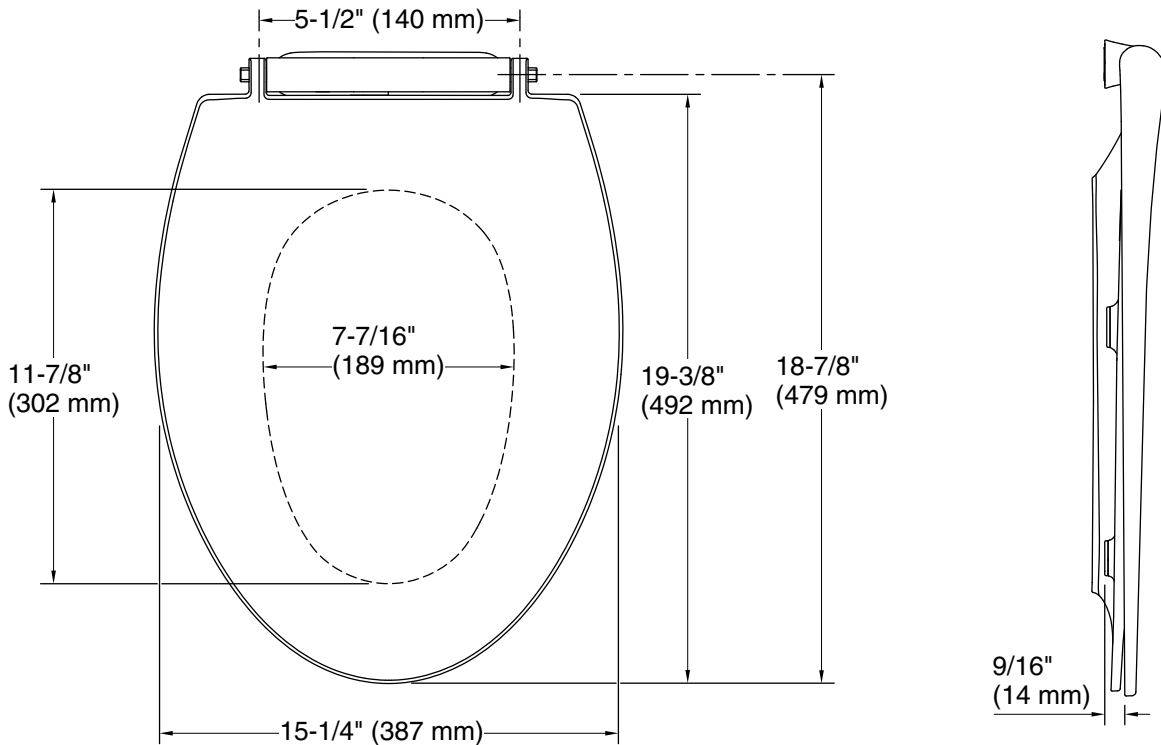

### Technical Information

All product dimensions are nominal.

Seat shape type: Elongated  
Seat front type: Closed-front  
Seat-mounting holes: 5-1/2" (140 mm)