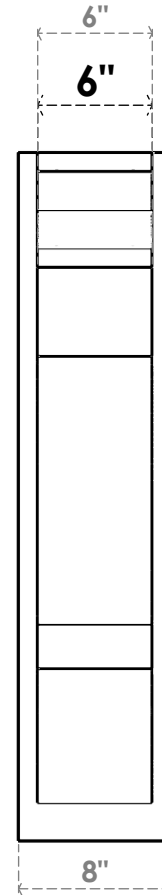

ITEM NUMBER: OUTUROC060X080X32000X36000X060X020X060BOA04RCPR

6"W TOP X 8"W BACK X 32"D X 36"H X 6"T TOP X 2"T BACK TIMBERTHANE ROUGH CEDAR BALBOA FAUX WOOD OPEN OUTLOOKER, TRADITIONAL TOP AND BLOCK BACK, 6"W CLOSED BRACE, PRIMED TAN

EKENA MILLWORK
2300 WEST MAIN ST.
CLARKSVILLE, TX 75426
TOLL FREE: 866-607-0453
WWW.EKENAMILLWORK.COM

NOTES

1. INSTALLATION TO BE COMPLETED IN ACCORDANCE WITH MANUFACTURER'S SPECIFICATIONS.
2. DRAWING MAY NOT BE TO SCALE
3. THIS DRAWING IS INTENDED FOR DESIGN AND PLANNING PURPOSES ONLY.
4. ALL INFORMATION CONTAINED HEREIN WAS CURRENT AT THE TIME OF DEVELOPMENT BUT MUST BE REVIEWED AND APPROVED BY THE PRODUCT MANUFACTURER TO BE CONSIDERED ACCURATE.
5. TIMBERTHANE ARCHITECTURAL PRODUCTS ARE MADE FROM HIGH DENSITY URETHANE AND COME FACTORY PRIMED