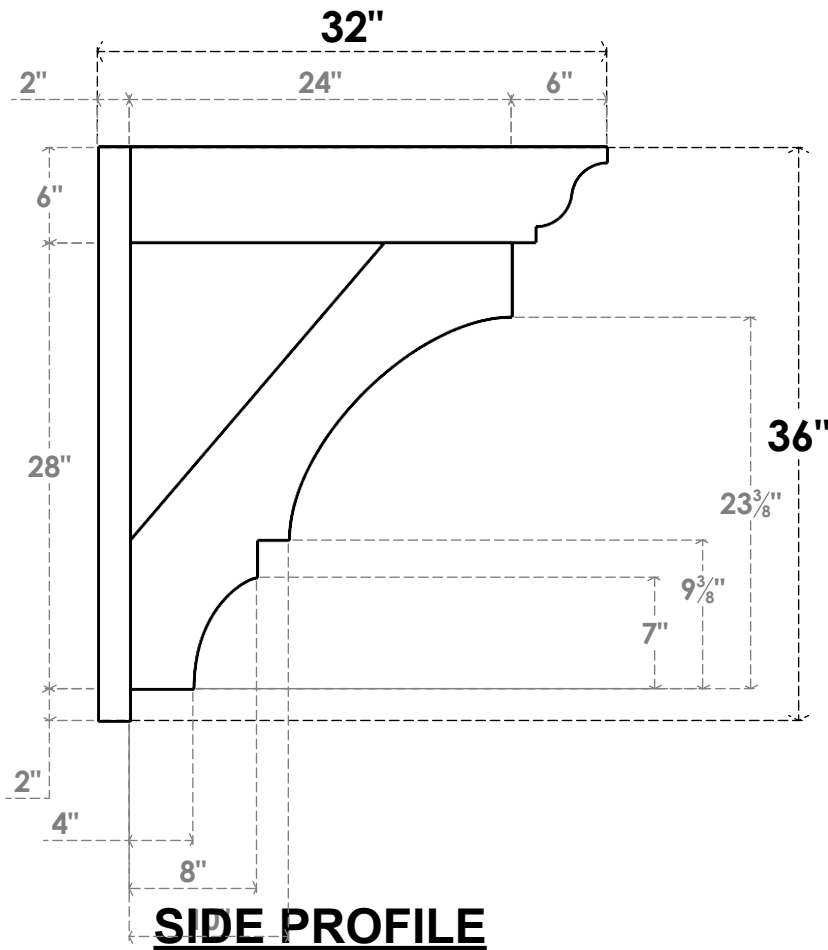

ITEM NUMBER: OUTUROC060X080X32000X36000X060X020X060BOA04RCPR

6"W TOP X 8"W BACK X 32"D X 36"H X 6"T TOP X 2"T BACK TIMBERTHANE ROUGH CEDAR BALBOA FAUX WOOD OPEN OUTLOOKER, TRADITIONAL TOP AND BLOCK BACK, 6"W CLOSED BRACE, PRIMED TAN