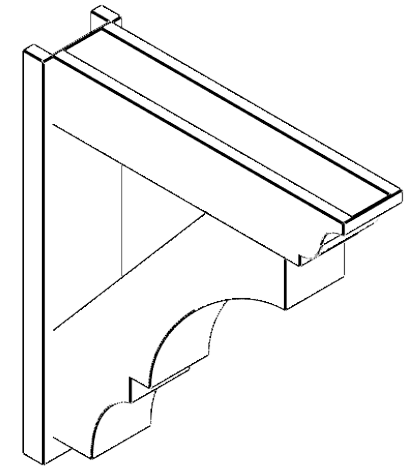

ITEM NUMBER: OUTUROC060X080X32000X36000X060X020X060BOA04RCPR

6"W TOP X 8"W BACK X 32"D X 36"H X 6"T TOP X 2"T BACK TIMBERTHANE ROUGH CEDAR BALBOA FAUX WOOD OPEN OUTLOOKER, TRADITIONAL TOP AND BLOCK BACK, 6"W CLOSED BRACE, PRIMED TAN

EKENA MILLWORK
2300 WEST MAIN ST.
CLARKSVILLE, TX 75426
TOLL FREE: 866-607-0453
WWW.EKENAMILLWORK.COM

NOTES

1. INSTALLATION TO BE COMPLETED IN ACCORDANCE WITH MANUFACTURER'S SPECIFICATIONS.
2. DRAWING MAY NOT BE TO SCALE
3. THIS DRAWING IS INTENDED FOR DESIGN AND PLANNING PURPOSES ONLY.
4. ALL INFORMATION CONTAINED HEREIN WAS CURRENT AT THE TIME OF DEVELOPMENT BUT MUST BE REVIEWED AND APPROVED BY THE PRODUCT MANUFACTURER TO BE CONSIDERED ACCURATE.
5. TIMBERTHANE ARCHITECTURAL PRODUCTS ARE MADE FROM HIGH DENSITY URETHANE AND COME FACTORY PRIMED