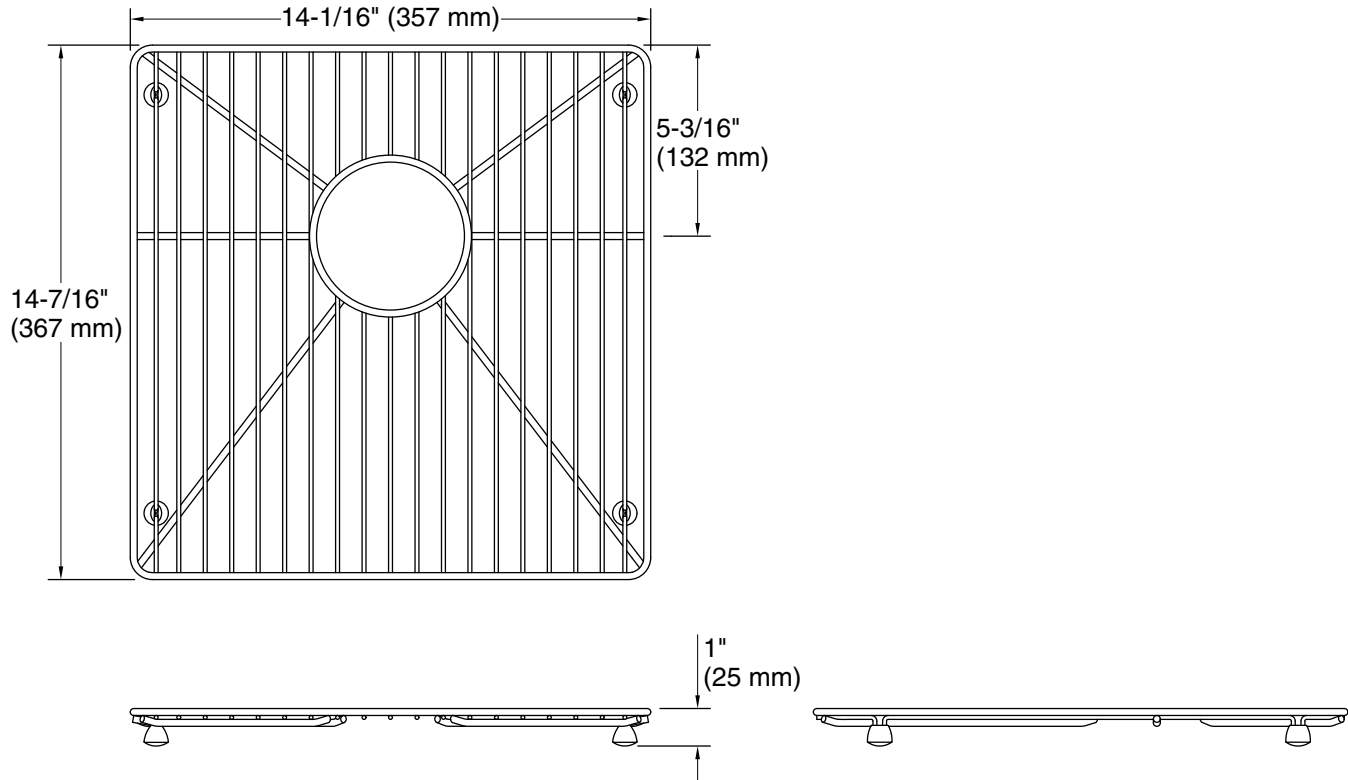

Color	Code	Description
-------	------	-------------

ST	Stainless Steel
----	-----------------

Technical Information

All product dimensions are nominal.

Material: Stainless Steel