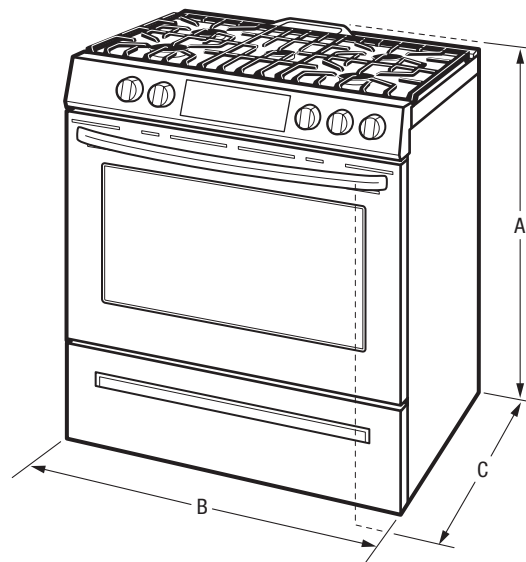

OVEN CONTROLS

Bake	Yes
Broil	Yes
Delay Start	Yes
Delay Bake	Yes
Self-Clean	Yes
Delay Clean	Yes
Kitchen Timer	Yes
Timed Cook Option	Yes
Auto Oven Shut-Off	12 Hours
Oven Lock-Out	Yes

COOKTOP FEATURES

Right Front Burner (BTU)	17,000
Right Rear Burner (BTU)	5,000
Left Front Burner (BTU)	12,000
Left Rear Burner (BTU)	9,500
Center Extra Zone Burner (BTU)	9,500

OVEN FEATURES

Capacity (Cu.Ft.)	5.0
Oven Light	1 Incandescent 40W
Rack Configuration	2 Standard
Baking System	Even Baking Technology
Broiling System	Vari-Broil™ (Hi/Lo)
Bake Burner/Broil Burner (BTU)	18,000/13,500

OPTIONAL ACCESSORIES

LP Gas Conversion Kit	PN# GRLP4

CERTIFICATIONS

A.D.A. Compliant¹	Yes

SPECIFICATIONS

Oven Interior (H x W x D)	18-5/8" x 24-3/8" x 19-1/8"
Power Cord Connection Location	Middle Bottom Rear
Gas Supply Connection Location	Right Bottom Rear
Voltage Rating	120V/60Hz/5A
Amps @ 120 Volts	5.0
Shipping Weight (Approx.)	190 Lbs.

¹When properly installed, this model is A.D.A.-qualified based on the United States Access Board's A.D.A./A.B.A. Accessibility Guidelines and the Department of Justice's 2010 A.D.A. Standards for Accessible Design.

PRODUCT DIMENSIONS

A - Height (Max.)	36-5/8"
B - Width	29-7/8"
C - Depth (Incl. Handle)	29-3/16"
Depth with Door Open 90°	47"

CABINET CUTOUT DIMENSIONS

Height (Standard)	36"
Width (Min.)	30-1/8"
Depth (Min.)	24"

Note: For planning purposes only. Always consult local and national electric, gas and plumbing codes. Refer to Product Installation Guide for detailed installation instructions on the web at lowes.com/frigidaire.

Specifications subject to change. Accessories information available on the web at lowes.com/frigidaire

FRIGIDAIRE

USA • 10200 David Taylor Drive • Charlotte, NC 28262 • 1-800-FRIGIDAIRE • frigidaire.com
CANADA • 5855 Terry Fox Way • Mississauga, ON L5V 3E4 • 1-800-265-8352 • frigidaire.ca

FFGH3054U 06/18
© 2018 Electrolux Home Products, Inc.