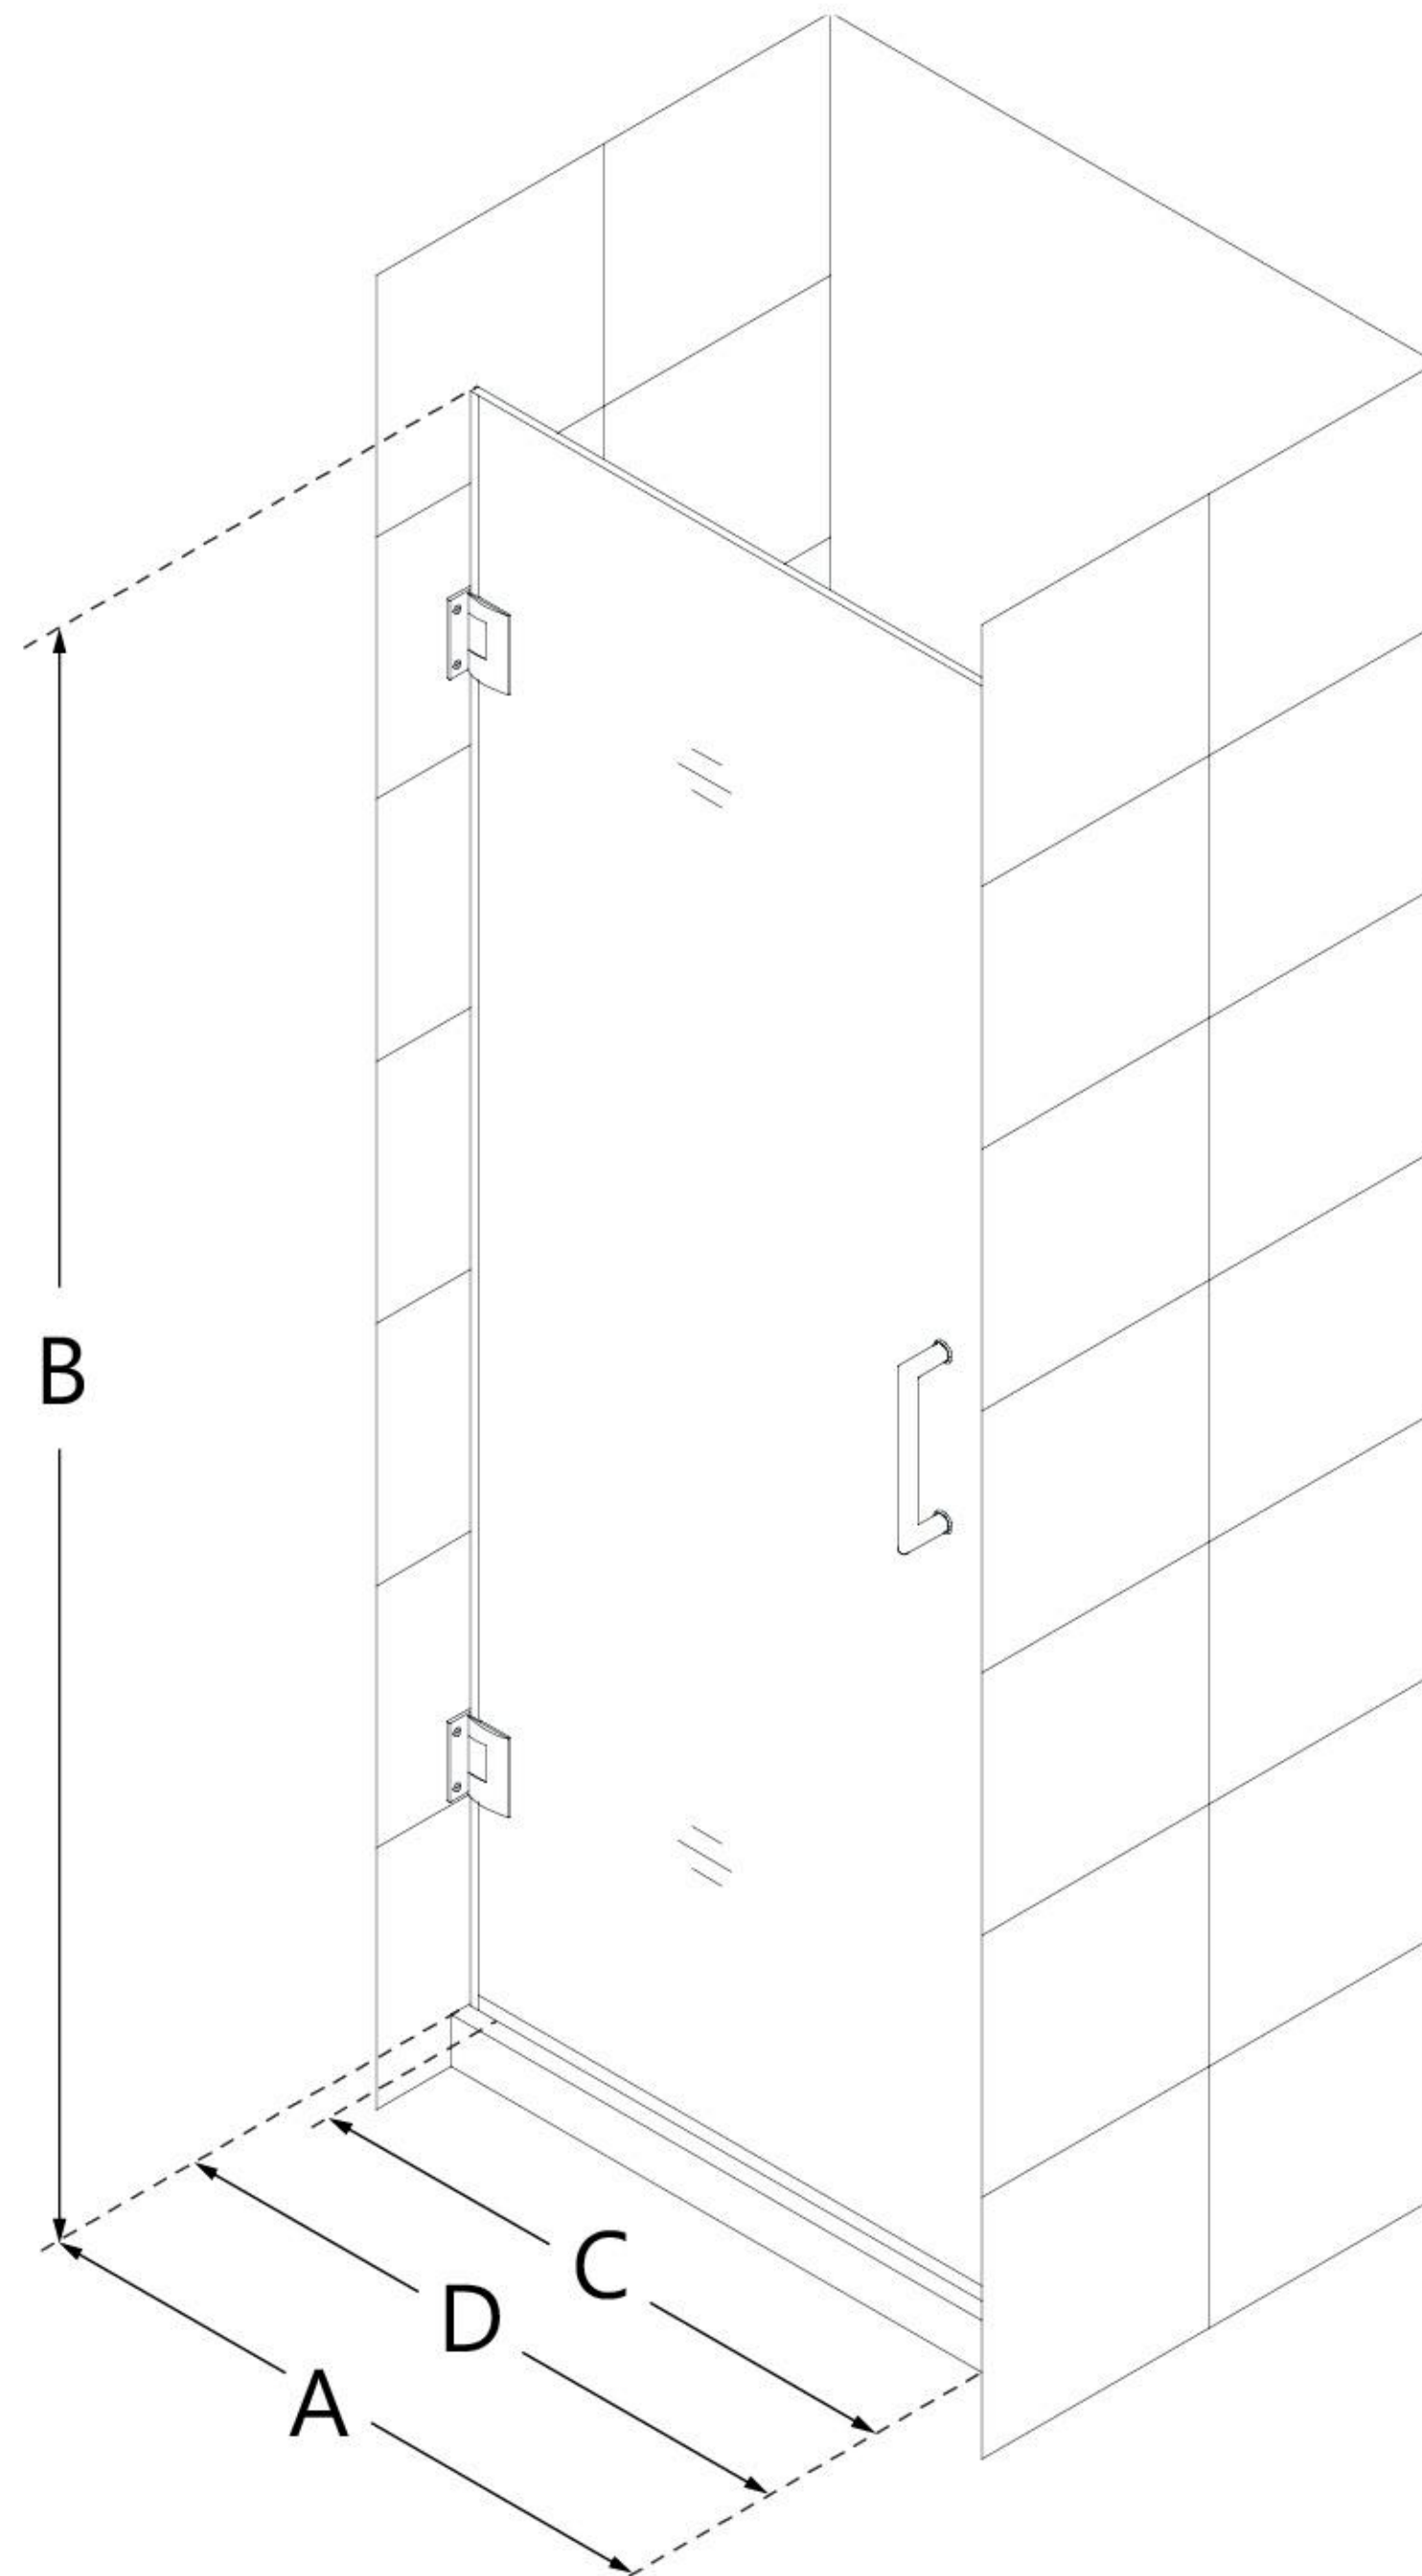

MODEL INFORMATION

SHDR-2030722

UNIDOOR-LS

DreamLine Unidoor-LS 30 in. W x
72 in. H Frameless Hinged Shower
Door

SWING DOOR

CONFIGURATION DIMENSIONS:

A: 30 in.

MODEL WIDTH

B: 72 in.

MODEL HEIGHT

C: 29 in.

ACCESS WIDTH

D: 30 in.

DOOR WIDTH

7/8 in.

MINIMUM THRESHOLD REQUIRED

No

DRILLING REQUIRED

DreamLine reserves the right to update or modify the hardware or materials pictured without prior notice for the purpose of product improvement and customer satisfaction.