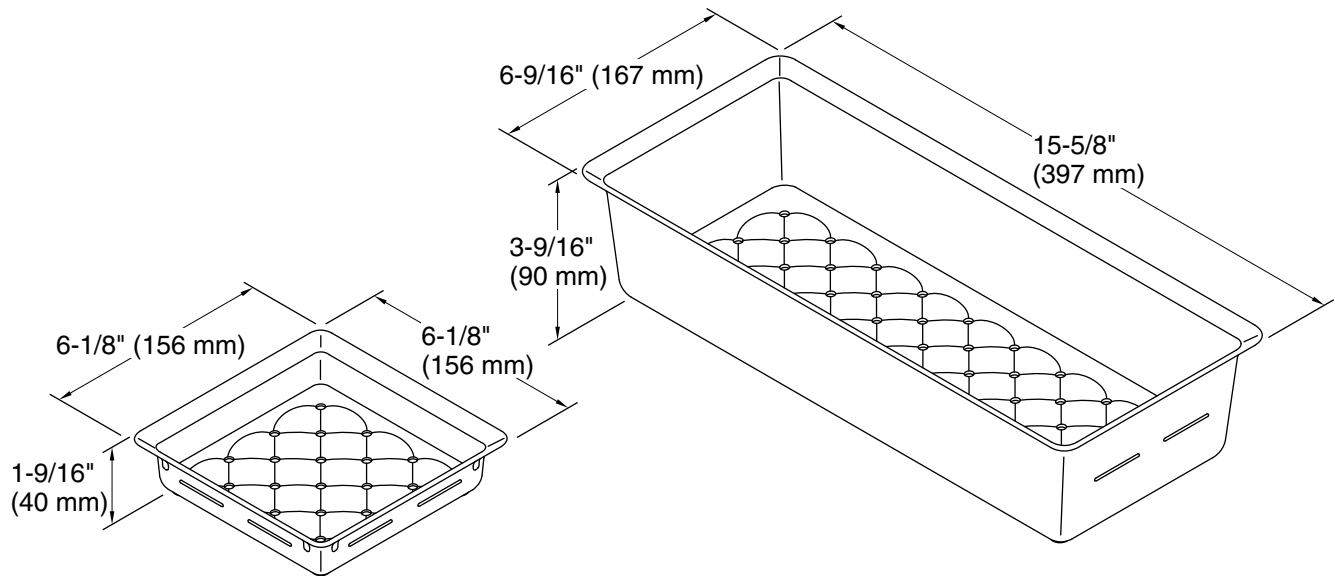

Technical Information

All product dimensions are nominal.

Material: Plastic