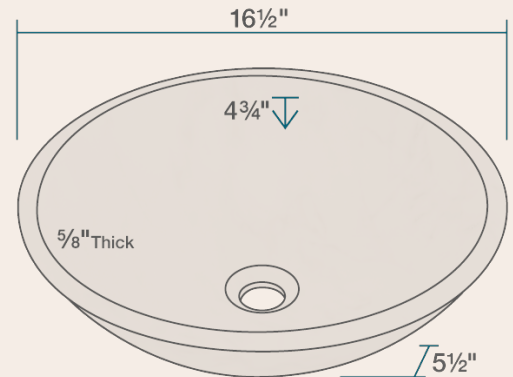

16 1/2" x 16 1/2" x 5 1/2"
 5/8" Thick Bowl
 Hand-Polished Granite
 Lifetime Warranty
 White-Colored Stone Throughout

Accessories

*Accessories not included

UPC: 817299012405

Features

<p>Vessel Installation</p>	<p>18" Minimum Cabinet Size</p>	<p>5/8" Thick</p>	<p>Hand Polished Granite</p>	<p>Limited Lifetime Warranty</p>	