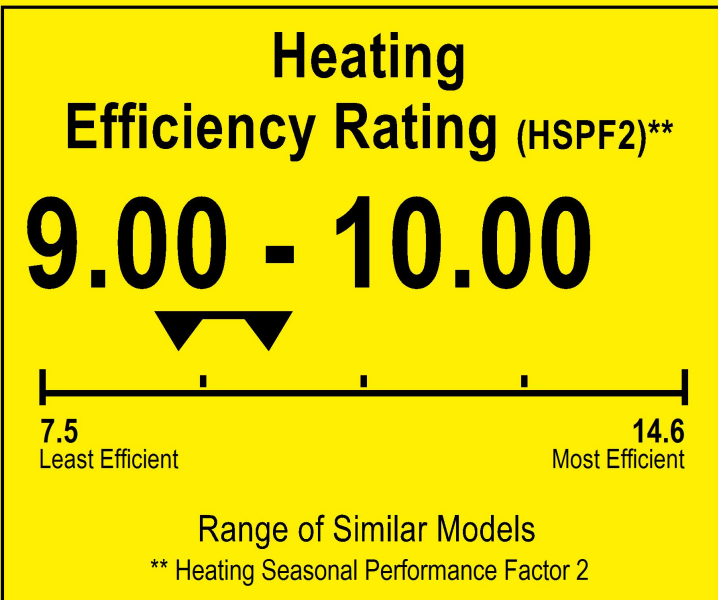

# ENERGYGUIDE

Heat Pump  
Cooling and Heating  
Split System

GREE  
Model SAP24HP230V1R32AO

▼ This system's efficiency ratings depend on the coil your contractor installs with this unit. The heating efficiency rating varies slightly in different geographic regions. Ask your contractor for details.