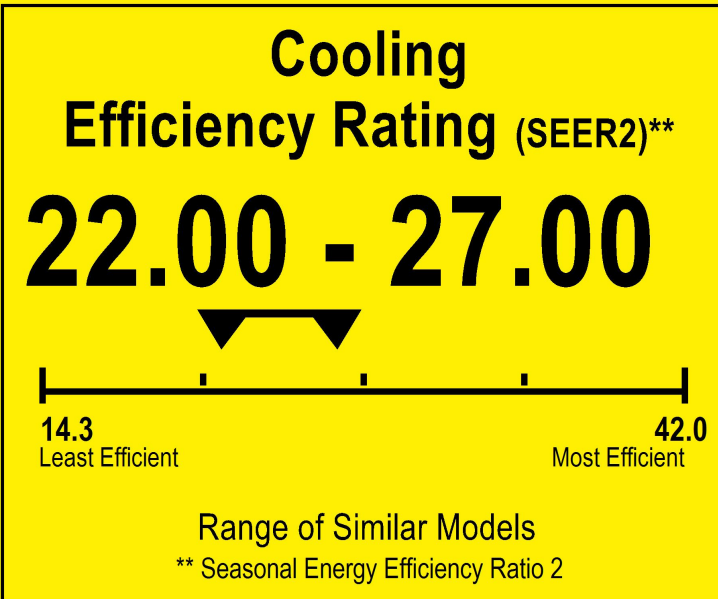

# ENERGYGUIDE

Heat Pump  
Cooling and Heating  
Split System

GREE  
Model SAP24HP230V1R32AO

▼ This system's efficiency ratings depend on the coil your contractor installs with this unit. The heating efficiency rating varies slightly in different geographic regions. Ask your contractor for details.