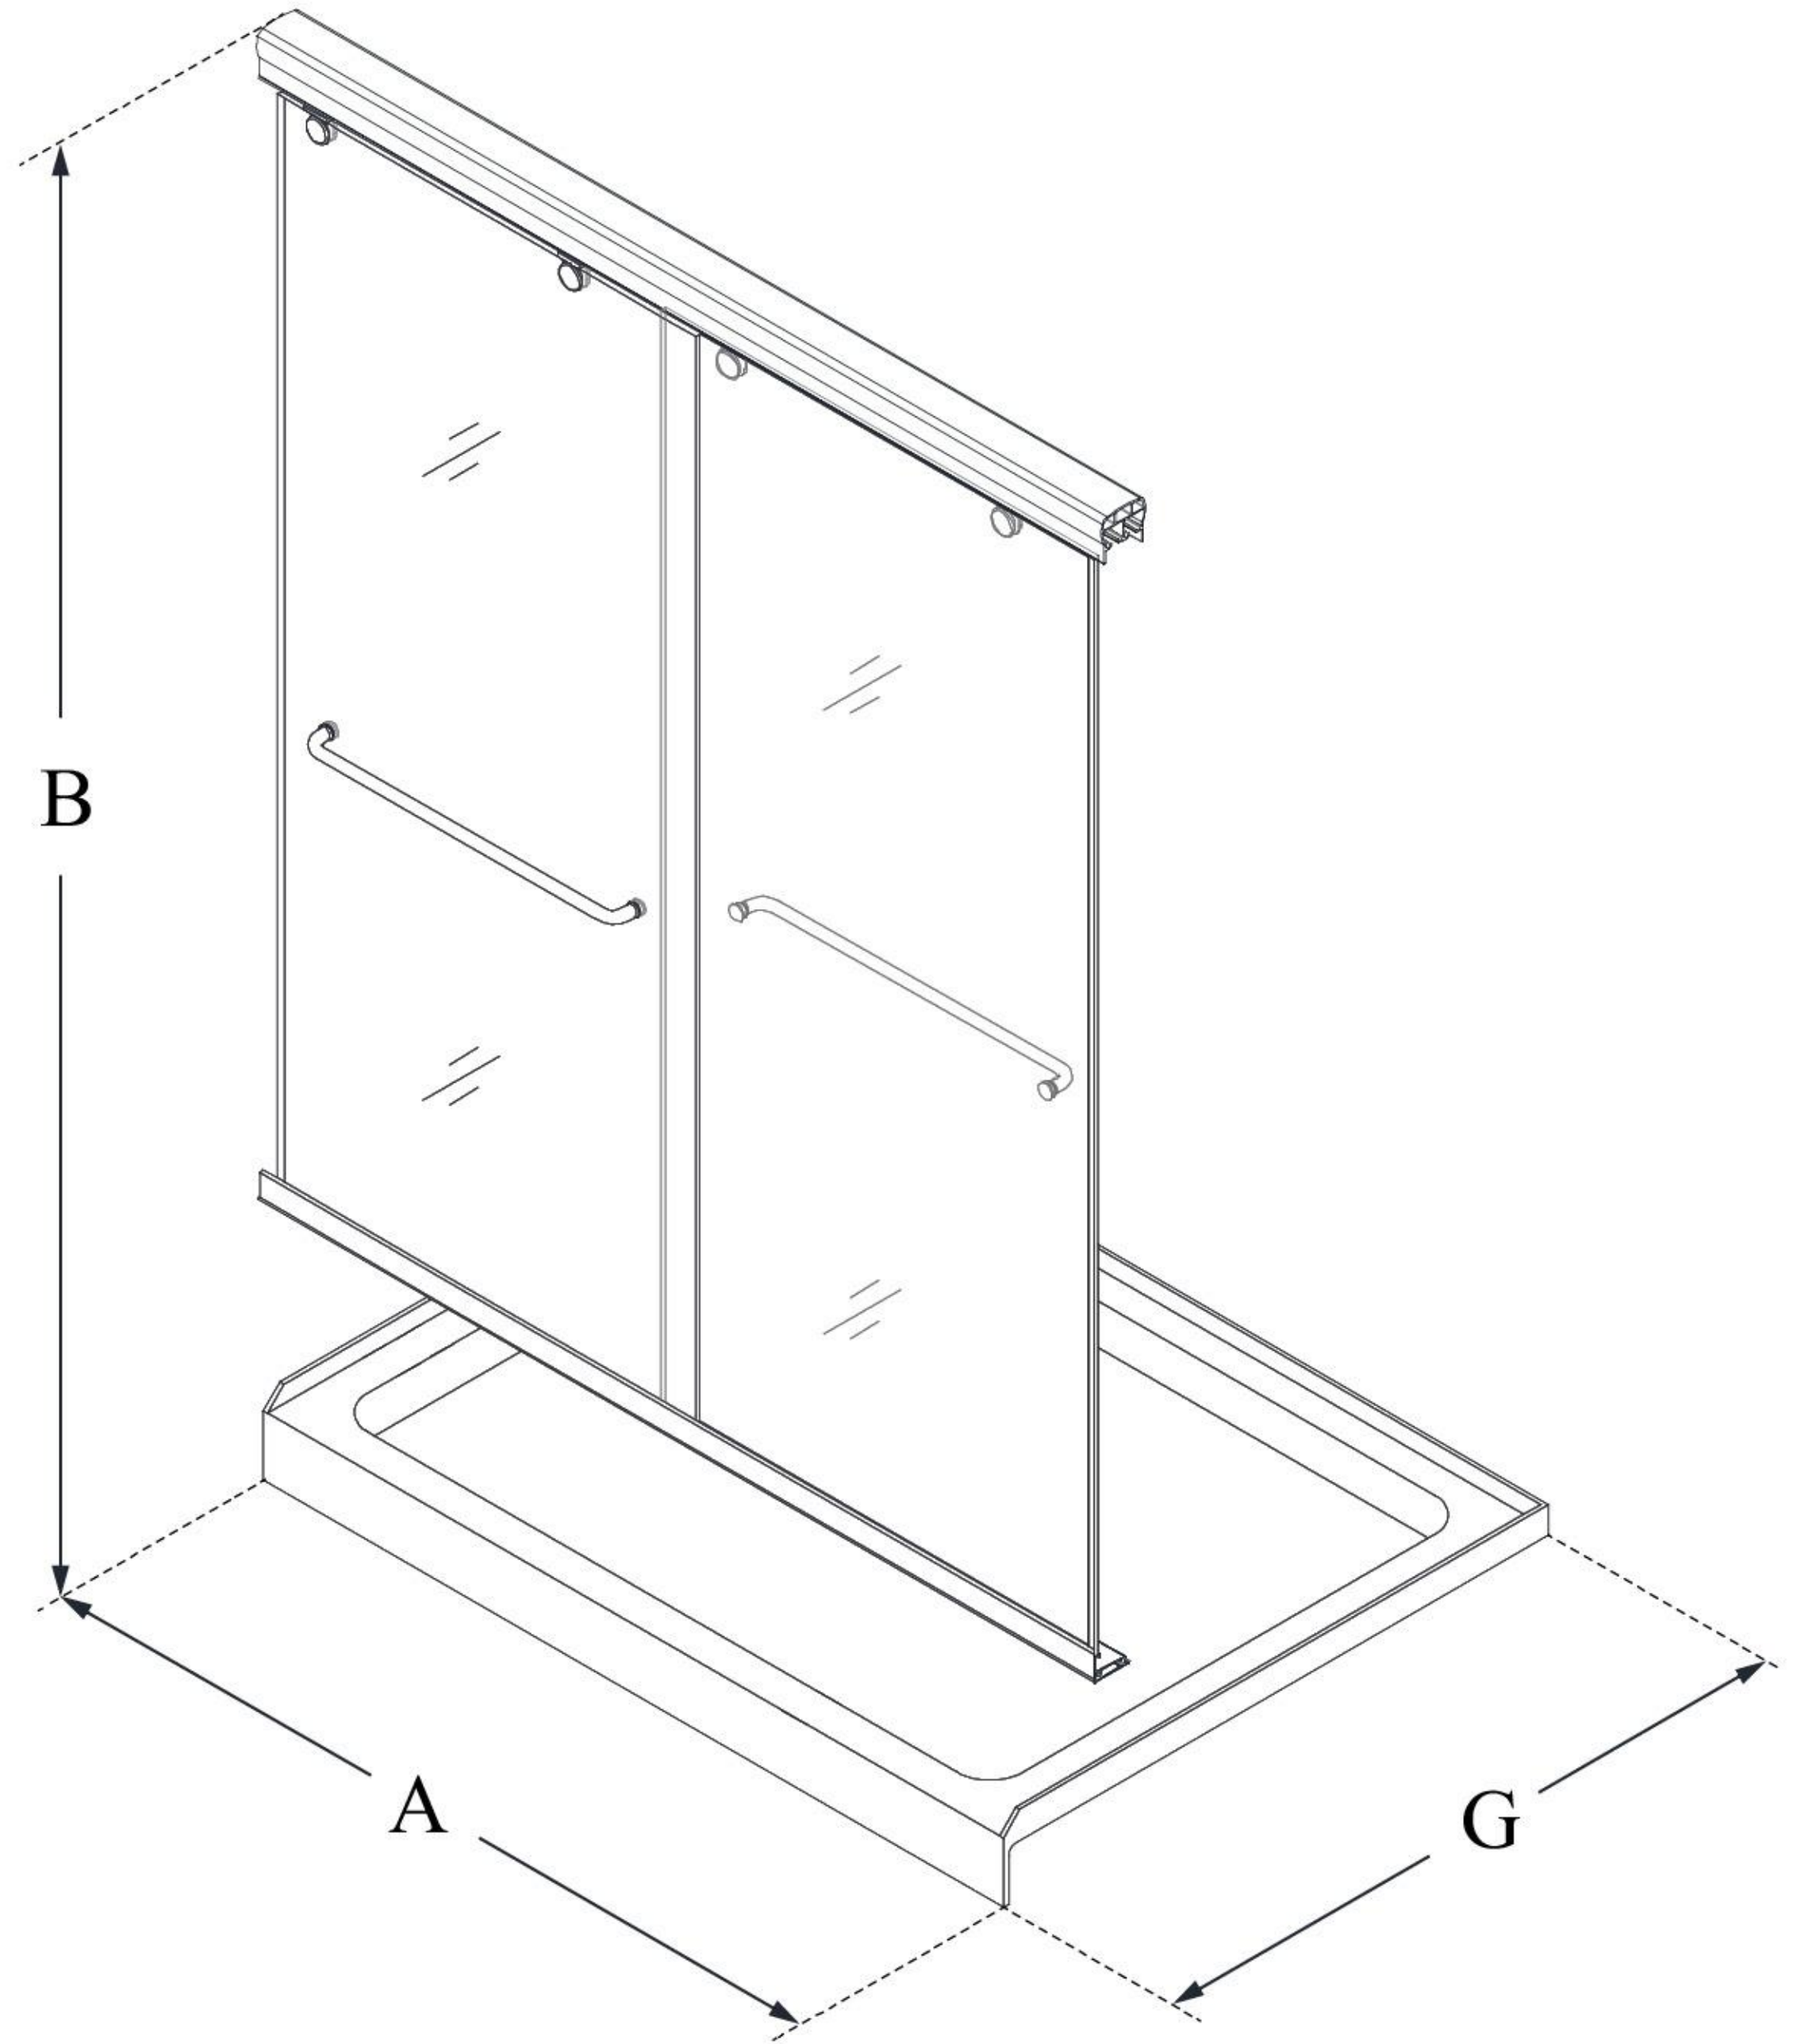

MODEL INFORMATION

DL-6942

CHARISMA

DreamLine Charisma 34 in. D x
60 in. W x 78 3/4 in. H Frameless
Bypass Sliding Shower Door and
SlimLine Shower Base Kit

KIT CONTENTS:

- SHOWER DOOR
- SHOWER BASE

CONFIGURATION DIMENSIONS:

A: 60 in.

KIT WIDTH

B: 78 3/4 in.

KIT HEIGHT

G: 34 in.

KIT DEPTH

AVAILABLE DRAIN LOCATIONS:

- CENTER
- LEFT
- RIGHT

For precise drain location, please refer to the
included base technical drawing

DreamLine reserves the right to update or modify the hardware or materials pictured
without prior notice for the purpose of product improvement and customer satisfaction.