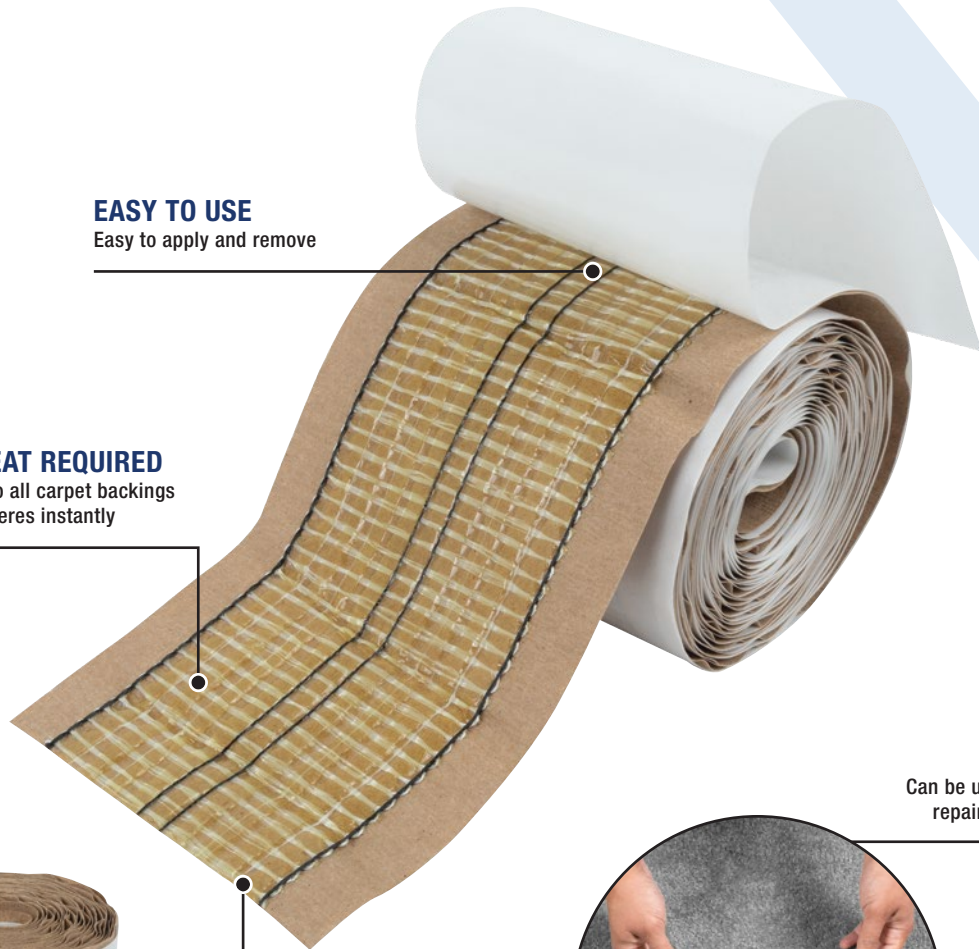

PRESSURE SENSITIVE **SINGLE-SIDED TAPE**

142432

EASY TO USE

Easy to apply and remove

NO HEAT REQUIRED

Bonds to all carpet backings
and adheres instantly

APPLICATION

Seams low-traffic areas
during carpet installation

VERSATILE

Can be used for temporary
repairs of indoor carpet

Capitol[®] Pressure Sensitive Single-Sided Tape seams low-traffic areas such as closets during carpet installation. This tape may also be used for temporary repairs. No heat is required for installation, making the install time shorter without the need for heat bond irons. The peel, stick and press installation method makes seaming carpet quick and easy.