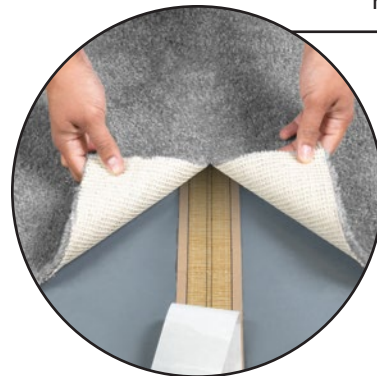

PRESSURE SENSITIVE **SINGLE-SIDED TAPE**

142432

EASY TO USE

Easy to apply and remove

NO HEAT REQUIRED

Bonds to all carpet backings
and adheres instantly

APPLICATION

Seams low-traffic areas
during carpet installation

VERSATILE

Can be used for temporary
repairs of indoor carpet

Capitol[®] Pressure Sensitive Single-Sided Tape seams low-traffic areas such as closets during carpet installation. This tape may also be used for temporary repairs. No heat is required for installation, making the install time shorter without the need for heat bond irons. The peel, stick and press installation method makes seaming carpet quick and easy.