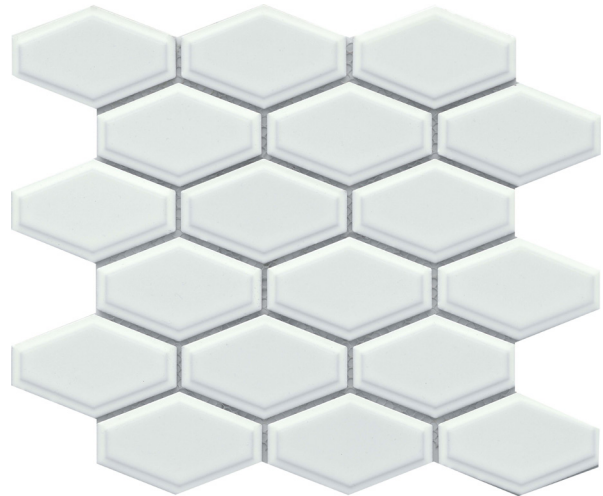

Reward™ porcelain tile celebrates geometric shapes with classic elongated hexagons, bricks and curvy fish scales. Even in simplicity, these tiles are styled to make a signature and durable moment for those investing in their next home renovation or design project.

REWARD™
Glazed Porcelain Mosaic

Dove

Gray

Taupe

White

All Colors Also Available in Fan and 3"x6" Beveled Patterns

Sizes			
	11"x12"	10"x11"	10"x11"
Thickness	6mm	6mm	7mm
Testing	Shade Variation Rating		
Results*	V2		