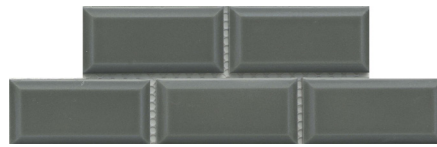

Reward™ porcelain tile celebrates geometric shapes with classic elongated hexagons, bricks and curvy fish scales. Even in simplicity, these tiles are styled to make a signature and durable moment for those investing in their next home renovation or design project.

REWARD™
Glazed Porcelain Mosaic

Dove

Gray

Taupe

White

All Colors Also Available in Fan and 3"x6" Beveled Patterns

Sizes			
	11"x12"	10"x11"	10"x11"
Thickness	6mm	6mm	7mm
Testing	Shade Variation Rating		
Results*	V2		