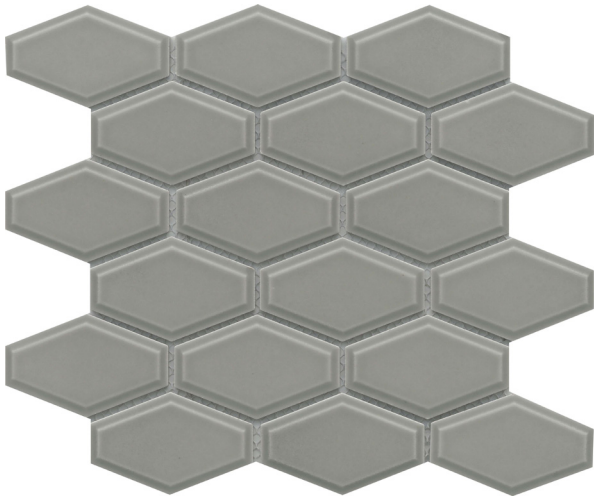

Reward™ porcelain tile celebrates geometric shapes with classic elongated hexagons, bricks and curvy fish scales. Even in simplicity, these tiles are styled to make a signature and durable moment for those investing in their next home renovation or design project.

REWARD™
Glazed Porcelain Mosaic

Dove

Gray

Taupe

White

All Colors Also Available in Fan and 3"x6" Beveled Patterns

Sizes			
	11"x12"	10"x11"	10"x11"
Thickness	6mm	6mm	7mm
Testing	Shade Variation Rating		
Results*	V2		