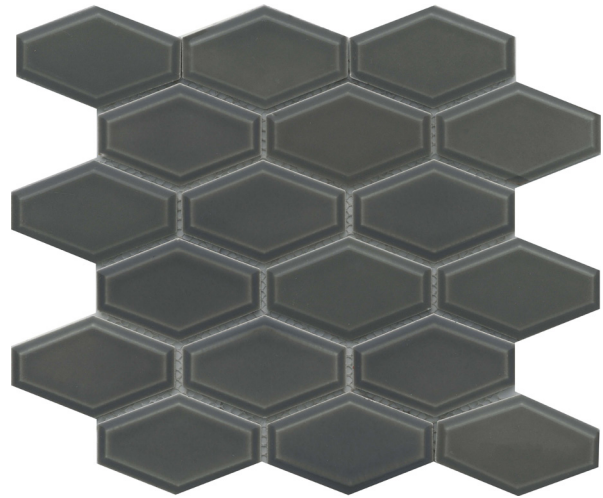

Reward™ porcelain tile celebrates geometric shapes with classic elongated hexagons, bricks and curvy fish scales. Even in simplicity, these tiles are styled to make a signature and durable moment for those investing in their next home renovation or design project.

REWARD™
Glazed Porcelain Mosaic

Dove

Gray

Taupe

White

All Colors Also Available in Fan and 3"x6" Beveled Patterns

Sizes			
	11"x12"	10"x11"	10"x11"
Thickness	6mm	6mm	7mm
Testing	Shade Variation Rating		
Results*	V2		