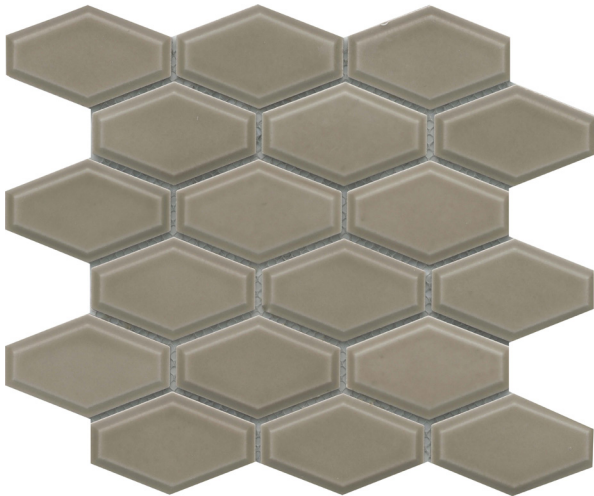

REWARD™
Glazed Porcelain Mosaic

Dove

Gray

Taupe

White

All Colors Also Available in Fan and 3"x6" Beveled Patterns

Sizes			
	11"x12"	10"x11"	10"x11"
Thickness	6mm	6mm	7mm
Testing	Shade Variation Rating		
Results*	V2		