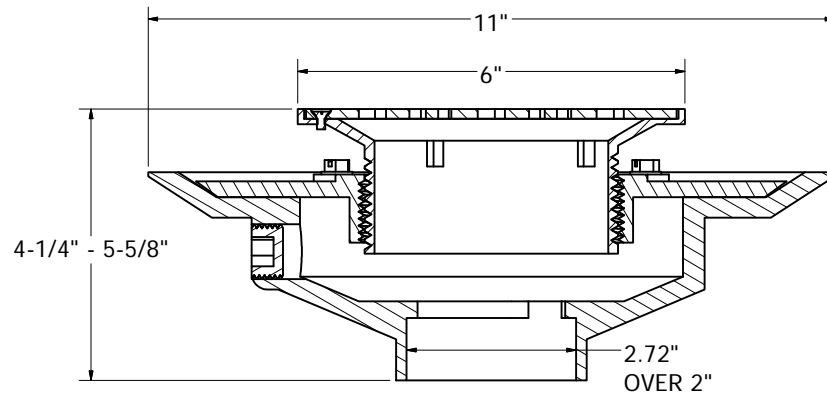

2" HEAVY DUTY DRAIN BASE WITH 3-1/2" METAL SPUDS 5" OR 6" ROUND STRAINER FITS OVER 2" SCHEDULE 40 DWV PIPE

SECTION A-A  
SCALE .65

PHONE NUMBER  
1-800-355-6637  
FAX NUMBER  
1-800-462-6991  
SCALE .65 : 1 DATE 1-04-11  
SHEET 1 OF 1  
DRAWN BY  
ASHLEY KRALOVEC

PART NO.	D50028	D51028	D50063	D51063	D50023	D51023		
STRAINER	6" PB	6" PB	6" NB	6" NB	6" CP	6" CP		
MATERIAL	PVC	ABS	PVC	ABS	PVC	ABS		