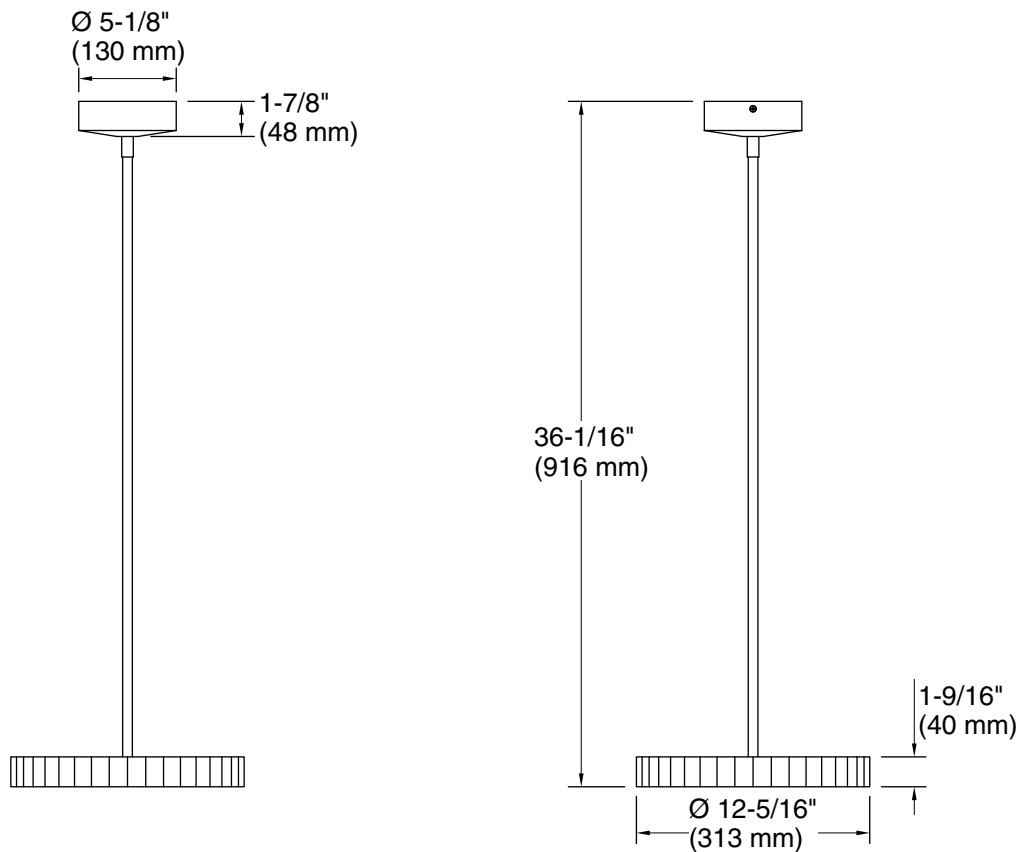

Required Electrical Service

One dedicated circuit required.

Lights: 120 V, 60 Hz

Technical Information

All product dimensions are nominal.

Installation Type: Ceiling-mount

Material: Steel, Glass

Number of Lights: 2

Lighting Type: Integrated LED

Number of Shades: 1

Shade Type: Glass - etched

Hanging Type: Downrod

Downrod Detail: 2 x 9" (229 mm)

Height: 15" (381 mm) - 36" (914 mm)

Electrical component rating: LED: 60 Hz, 30 W, 1800 Lumens, 3000K