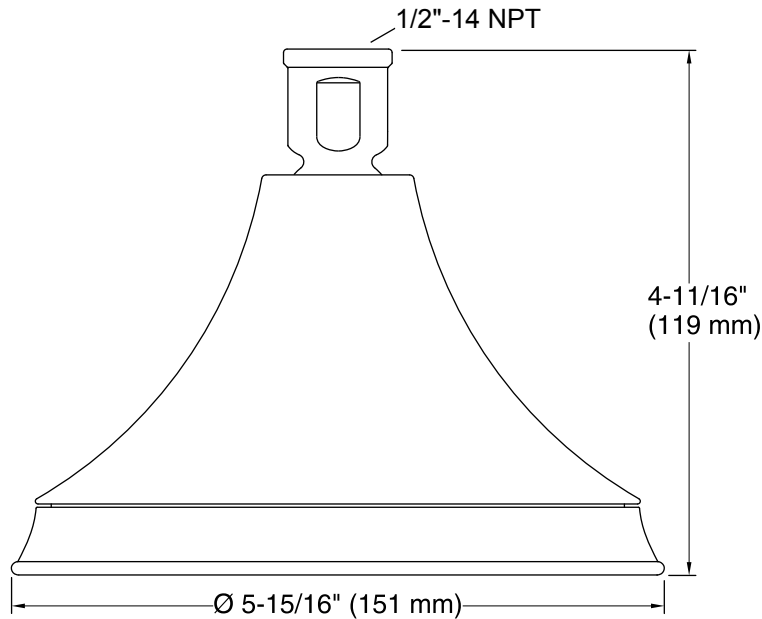

Features

- 3-function showerhead with wide coverage, medium coverage, and concentrated spray options.
- 5-15/16" (151 mm) diameter showerhead.
- Complements Forté® Suite.
- MasterClean™ spray nozzles prohibit mineral buildup for easy cleaning.
- 1/2" - 14 NPT connection.
- 1.75 gal/min (6.6 l/min) maximum flow rate.
- Showerarm and flange not included.

Technical Information

All product dimensions are nominal.

Showerhead:

Rated maximum flow: 1.75 gal/min (6.6 l/min)

Pressure: 80 psi (5.5 bar)

Notes

For use with automatic compensating valves rated at 1.5 gal/min (5.7 l/min) or less.