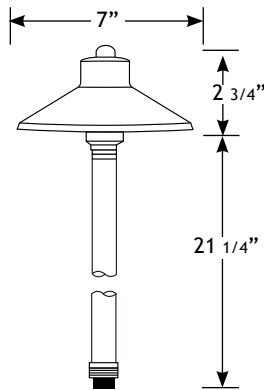

### Product Description

The China Hat 7" Path & Area Light is a high-quality outdoor light that is great for illuminating smaller areas. Featuring a tall stem and a simple, yet attractive hat; this luminaire projects a beam of illumination with a diameter of 12 ft.

### Product Dimensions

### Specifications

- ▶ **Construction:** Solid Brass or Solid Raw Copper
- ▶ **Finish:** Bronze, Powder Coated Black, or Raw Copper
- ▶ **Lead Wire:** 18AWG
- ▶ **Mounting:** 10" Hammer® Stake with cutout for wire exit
- ▶ **Lens:** Clear protective polycarbonate lens
- ▶ **Light Source (sold separately):** Bi-Pin (LED or Halogen)
- ▶ **Operating Voltage:** 12V AC
- ▶ **Powered by:** VOLT's Low Voltage Transformer