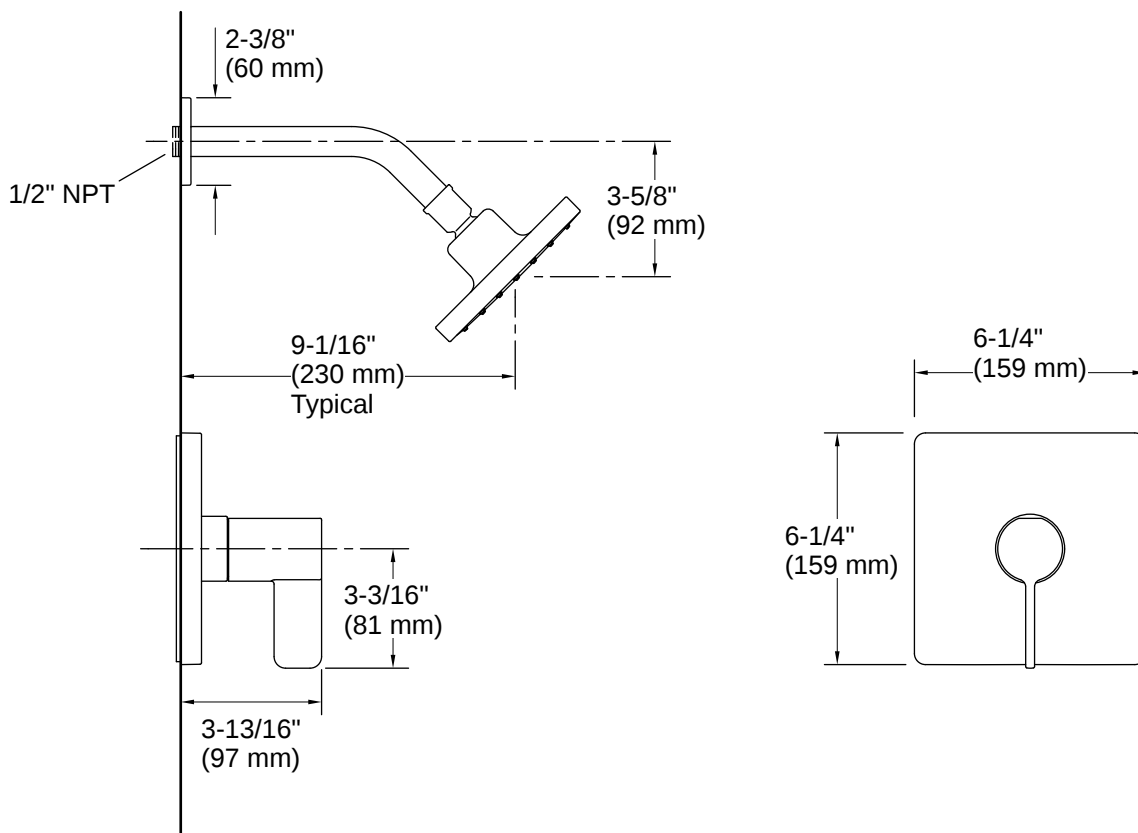

Installation

- Trim only; requires valve to complete installation (sold separately)

Installation Notes

Install this product according to the installation instructions.