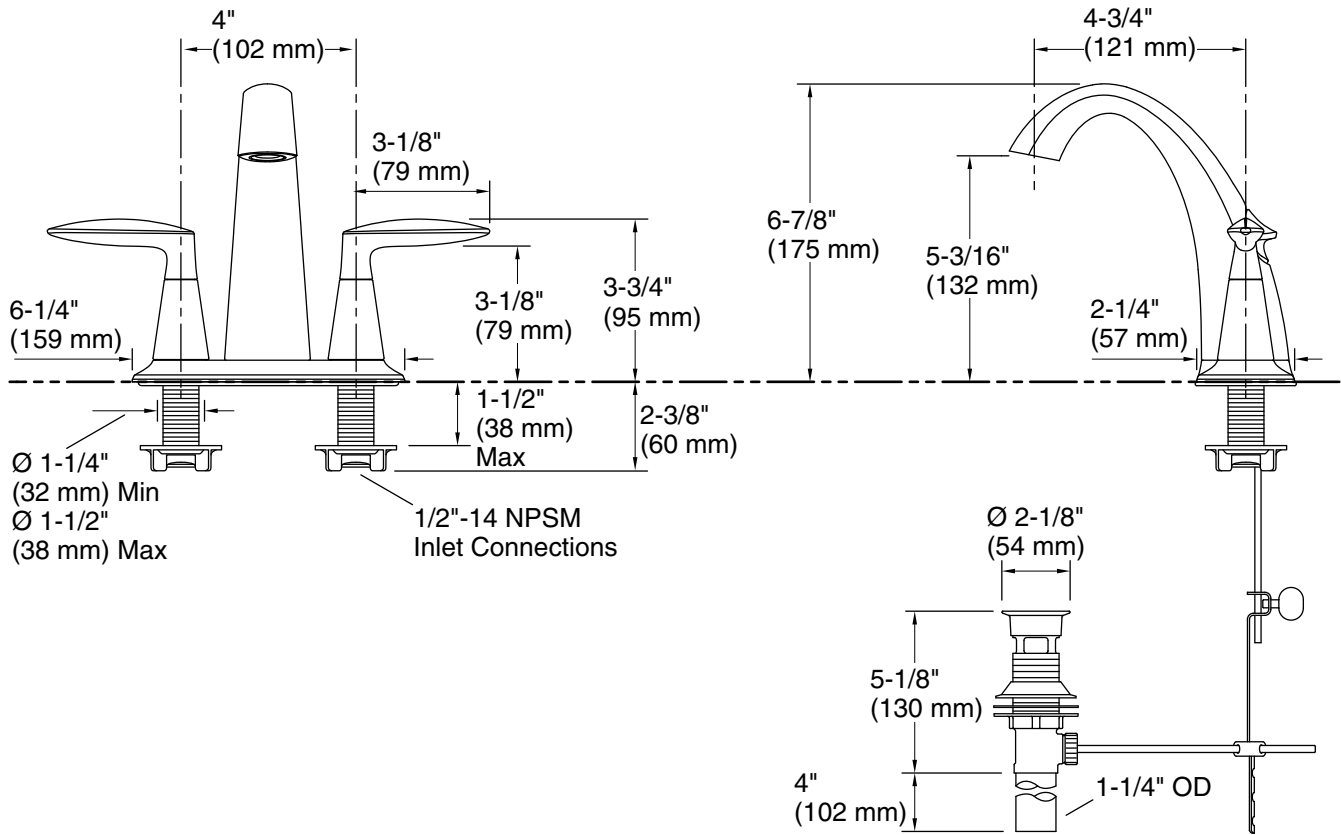

Features

- 5" (127 mm) spout reach
- 1.2 gpm (4.5 lpm) maximum flow rate at 60 psi (4.14 bar)
- KOHLER® ceramic disc valves exceed industry longevity standards for a lifetime of durable performance
- Two-handle centerset faucet for 4" (102 mm) centers
- Includes metal pop-up drain with 1-1/4" (32 mm) tailpiece
- Reversible quarter-turn washerless ceramic disc valves
- Coordinates with Alteo faucets, accessories, and showering components to complete your bathroom

Material

- Premium metal construction for durability and reliability
- KOHLER finishes resist corrosion and tarnishing

Installation

- For 4" (102 mm) centers
- Deck-mount

Recommended Products/Accessories

- K-23726 Drain treatment
- K-23723 Faucet cleaner
- K-37050 18" Towel Bar
- K-37051 24" Towel Bar
- K-37054 Pivoting toilet paper holder
- K-37055 Robe Hook
- K-37056 Vertical toilet paper holder
- K-37057 Towel Ring

KOHLER® Faucet Lifetime Limited Warranty

See website for detailed warranty information.

Technical Information

All product dimensions are nominal.

Faucet flow rate: 1.2 gal/min (4.5 l/min)

Drain included: Yes

Spout:

Spout reach: 4-3/4" (121 mm)

Notes

Install this product according to the installation guide.

ADA compliant for handles only.

ADA, OBC, CSA B651 compliant when installed to the specific requirements of these regulations.